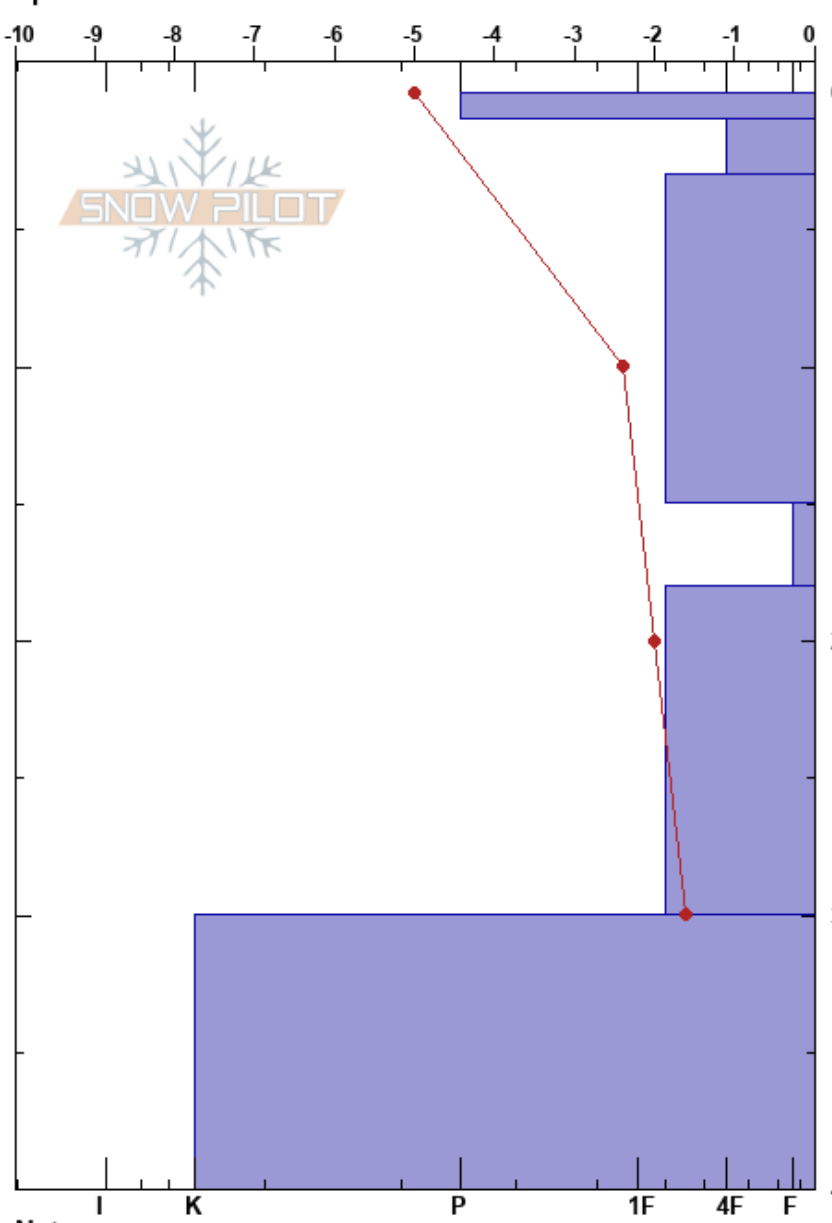

Leråravin V
 Mullfjället
 Sweden
 Elevation: 810 m
 Aspect: W
 Specifics:

Karin Trolin
 31/01/2025 - 11:00
 Co-ord: 63.41307N, 12.93977E
 Slope Angle: 30°
 Wind Loading: yes

Stability: **HS:55**
 Air Temperature: -5°C
 Sky Cover: X
 Precipitation: S-1
 Wind: NW Moderate

PF:15
 0-1cm: bara några mm tjockt
 15-18cm: Problematic layer

Form	Crystal		Moisture	ρ kg/m³	Stability tests & Layer comments
	Size				
					0-1cm: bara några mm tjockt
□ (V)	2(3)				←ECTN2 @17cm @FC2.5 (SH)
/ (□)					
⊙					