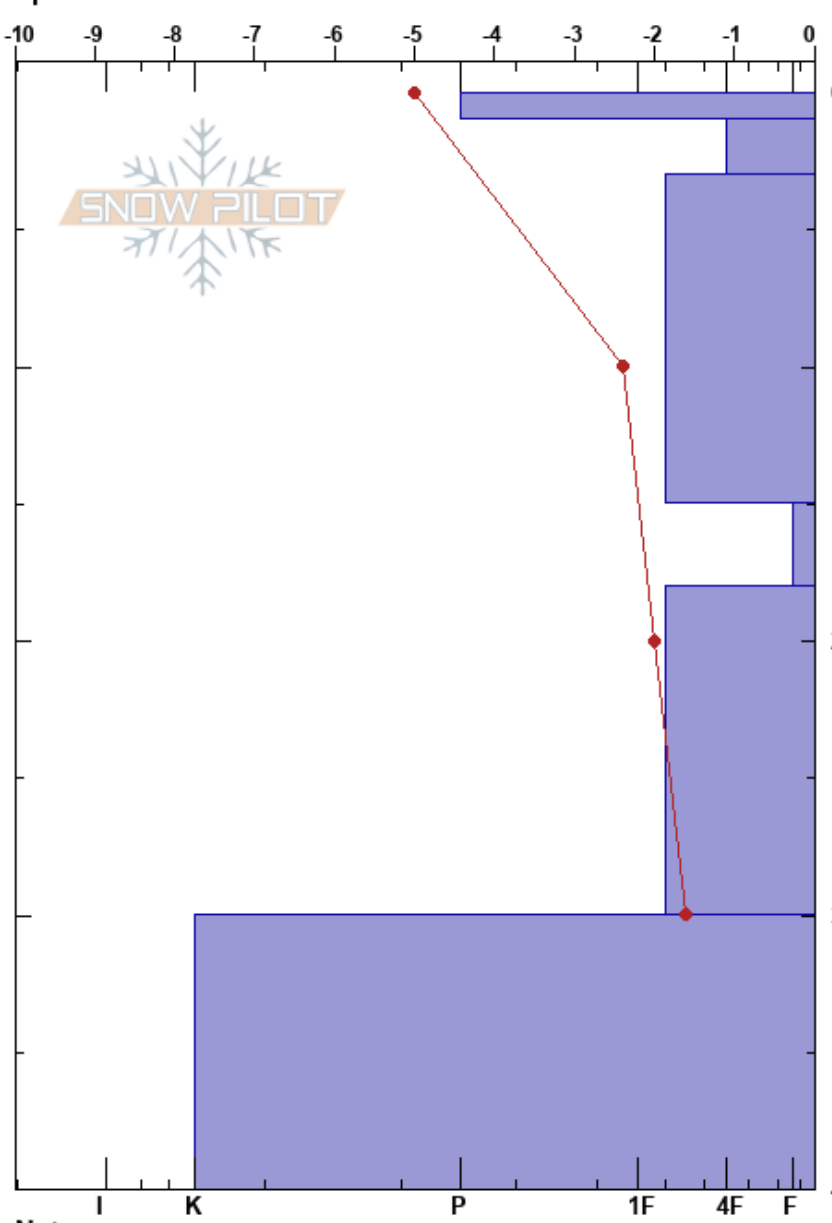

Leråravin V
 Mullfjället
 Sweden
 Elevation: 810 m
 Aspect: W
 Specifics:

Karin Trolin
 31/01/2025 - 11:00
 Co-ord: 63.41307N, 12.93977E
 Slope Angle: 30°
 Wind Loading: yes

Stability: **HS:55**
 Air Temperature: -5°C
 Sky Cover: X
 Precipitation: S-1
 Wind: NW Moderate

PF:15
 0-1cm: bara några mm tjockt
 15-18cm: Problematic layer

Form	Crystal		Moisture	ρ kg/m ³	Stability tests & Layer comments
	Size				
					0-1cm: bara några mm tjockt
□ (V)	2(3)				←ECTN2 @17cm @FC2.5 (SH)
/ (□)					
⊙⊙					