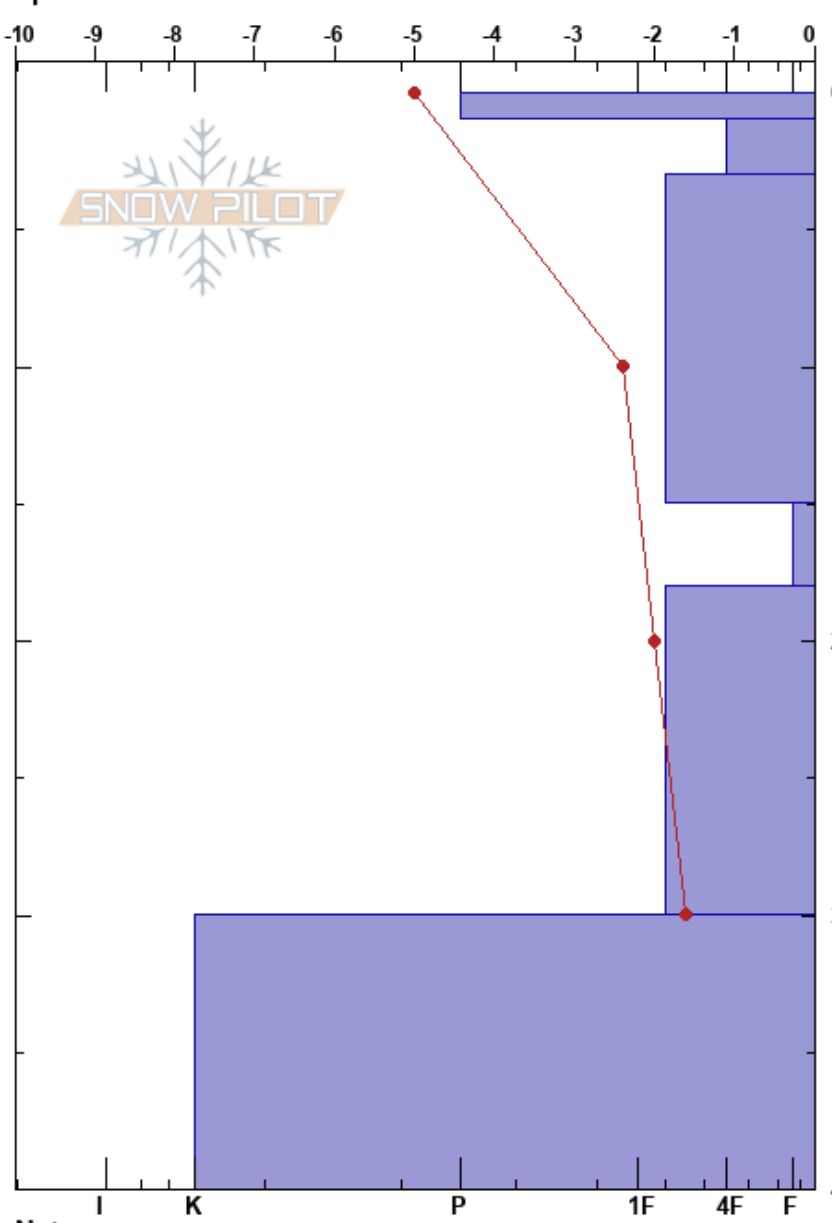

Leråravin V  
 Mullfjället  
 Sweden  
 Elevation: 810 m  
 Aspect: W  
 Specifics:

Karin Trolin  
 31/01/2025 - 11:00  
 Co-ord: 63.41307N, 12.93977E  
 Slope Angle: 30°  
 Wind Loading: yes

Stability: **HS:55**  
 Air Temperature: -5°C  
 Sky Cover: X  
 Precipitation: S-1  
 Wind: NW Moderate

PF:15  
 0-1cm: bara några mm tjockt  
 15-18cm: Problematic layer

Form	Crystal		Moisture	$\rho$ kg/m <sup>3</sup>	Stability tests & Layer comments
	Size				
					0-1cm: bara några mm tjockt
□ (V)	2(3)				←ECTN2 @17cm @FC2.5 (SH)
/ (□)					
⊙					