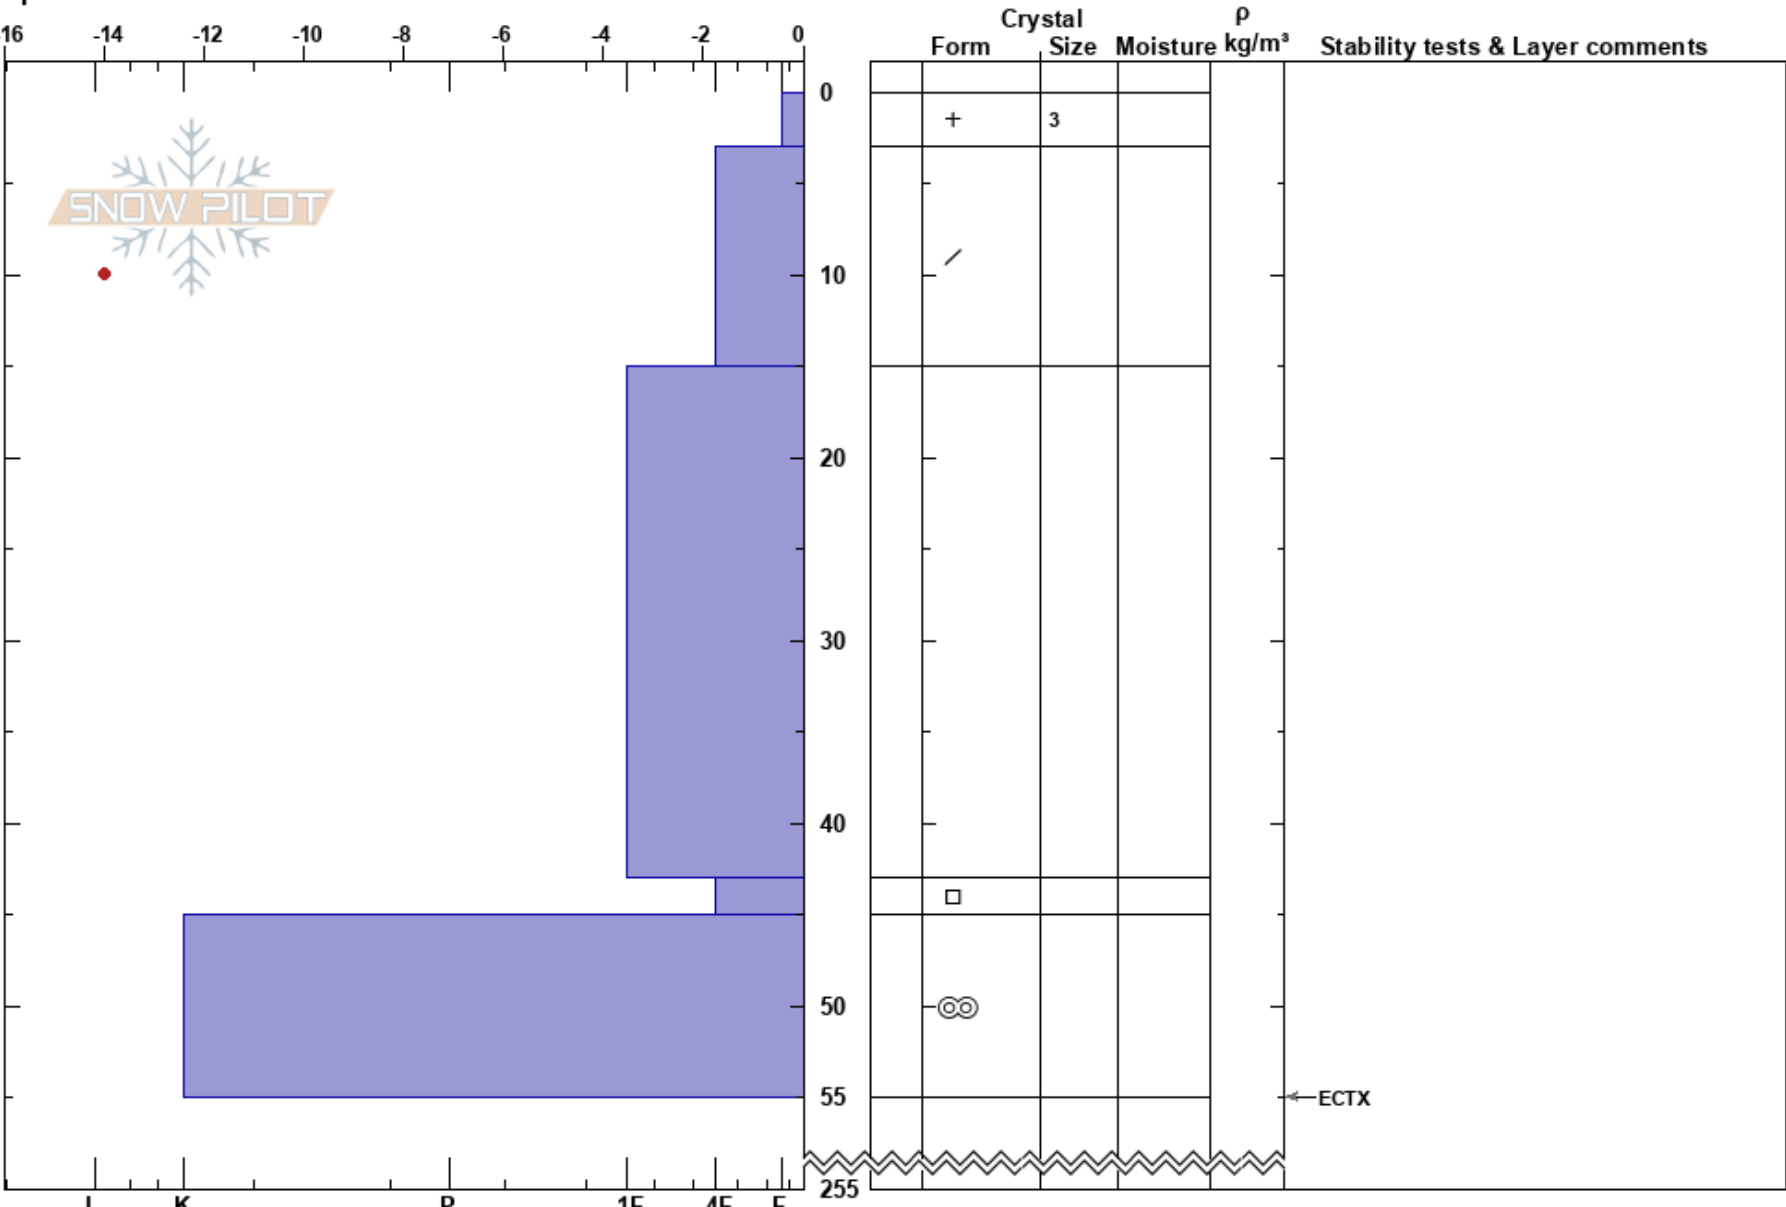

Leråravin SO
 Mullfjället
 Sweden
 Elevation: 845 m
 Aspect: SE
 Specifics:

Karin Trolin
 31/01/2025 - 10:30
 Co-ord: 63.41248N, 12.93566E
 Slope Angle: 40°
 Wind Loading:

Stability:
 Air Temperature: -5.1°C
 Sky Cover: OVC
 Precipitation: S-1
 Wind: NW Moderate

HS:255
 PF:15
 43-45cm: Problematic layer

Notes:
 I K P 1F 4F F