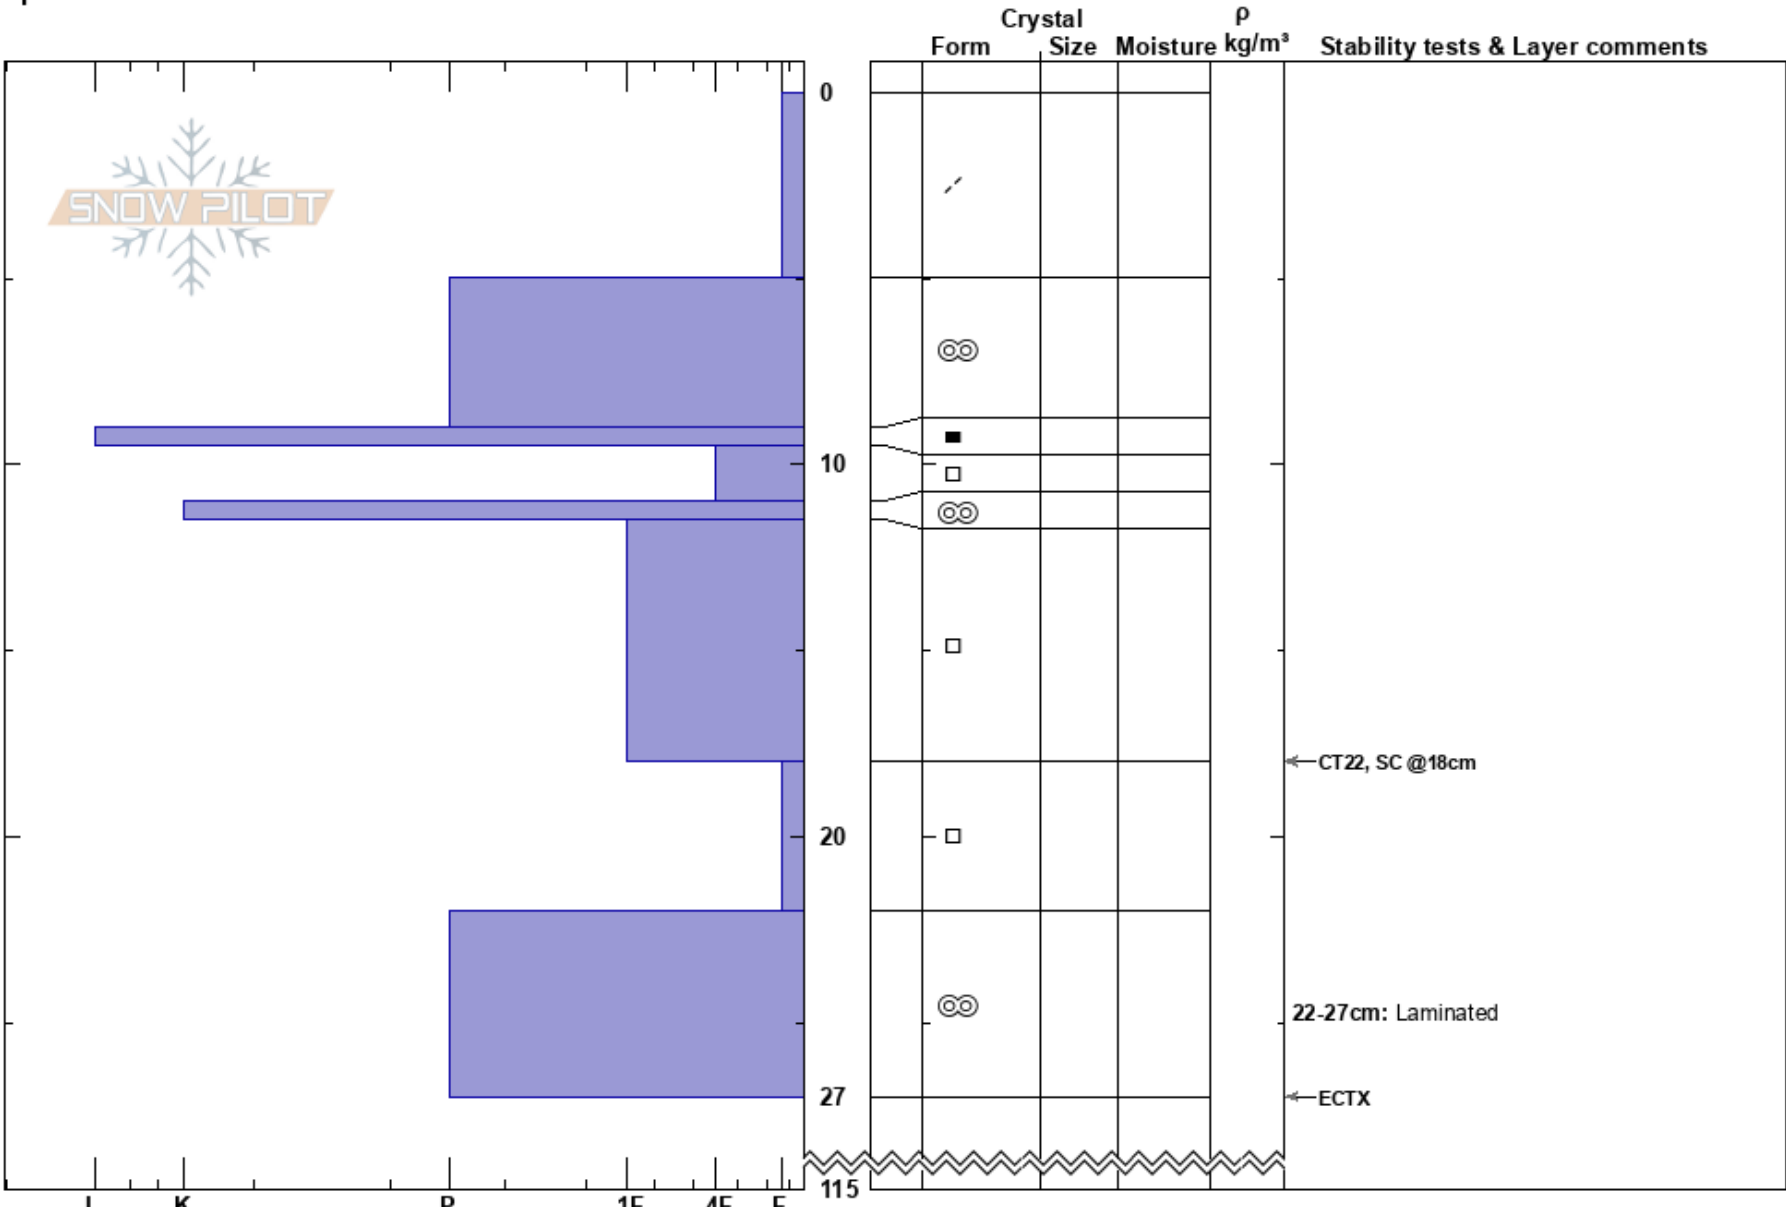

Skenören O
 Funäsfjällen
 Sweden
Elevation: 1020 m
Aspect: E
Specifics:

Jaden Lanham Devine
 31/01/2025 - 08:45
Co-ord: 33V 362877E 6947074N
Slope Angle: 10°
Wind Loading: yes

Stability:
Air Temperature:
Sky Cover: BKN
Precipitation: NO
Wind: NW Moderate

HS: 115
PF: 12
 22-27cm: Laminated

Notes: