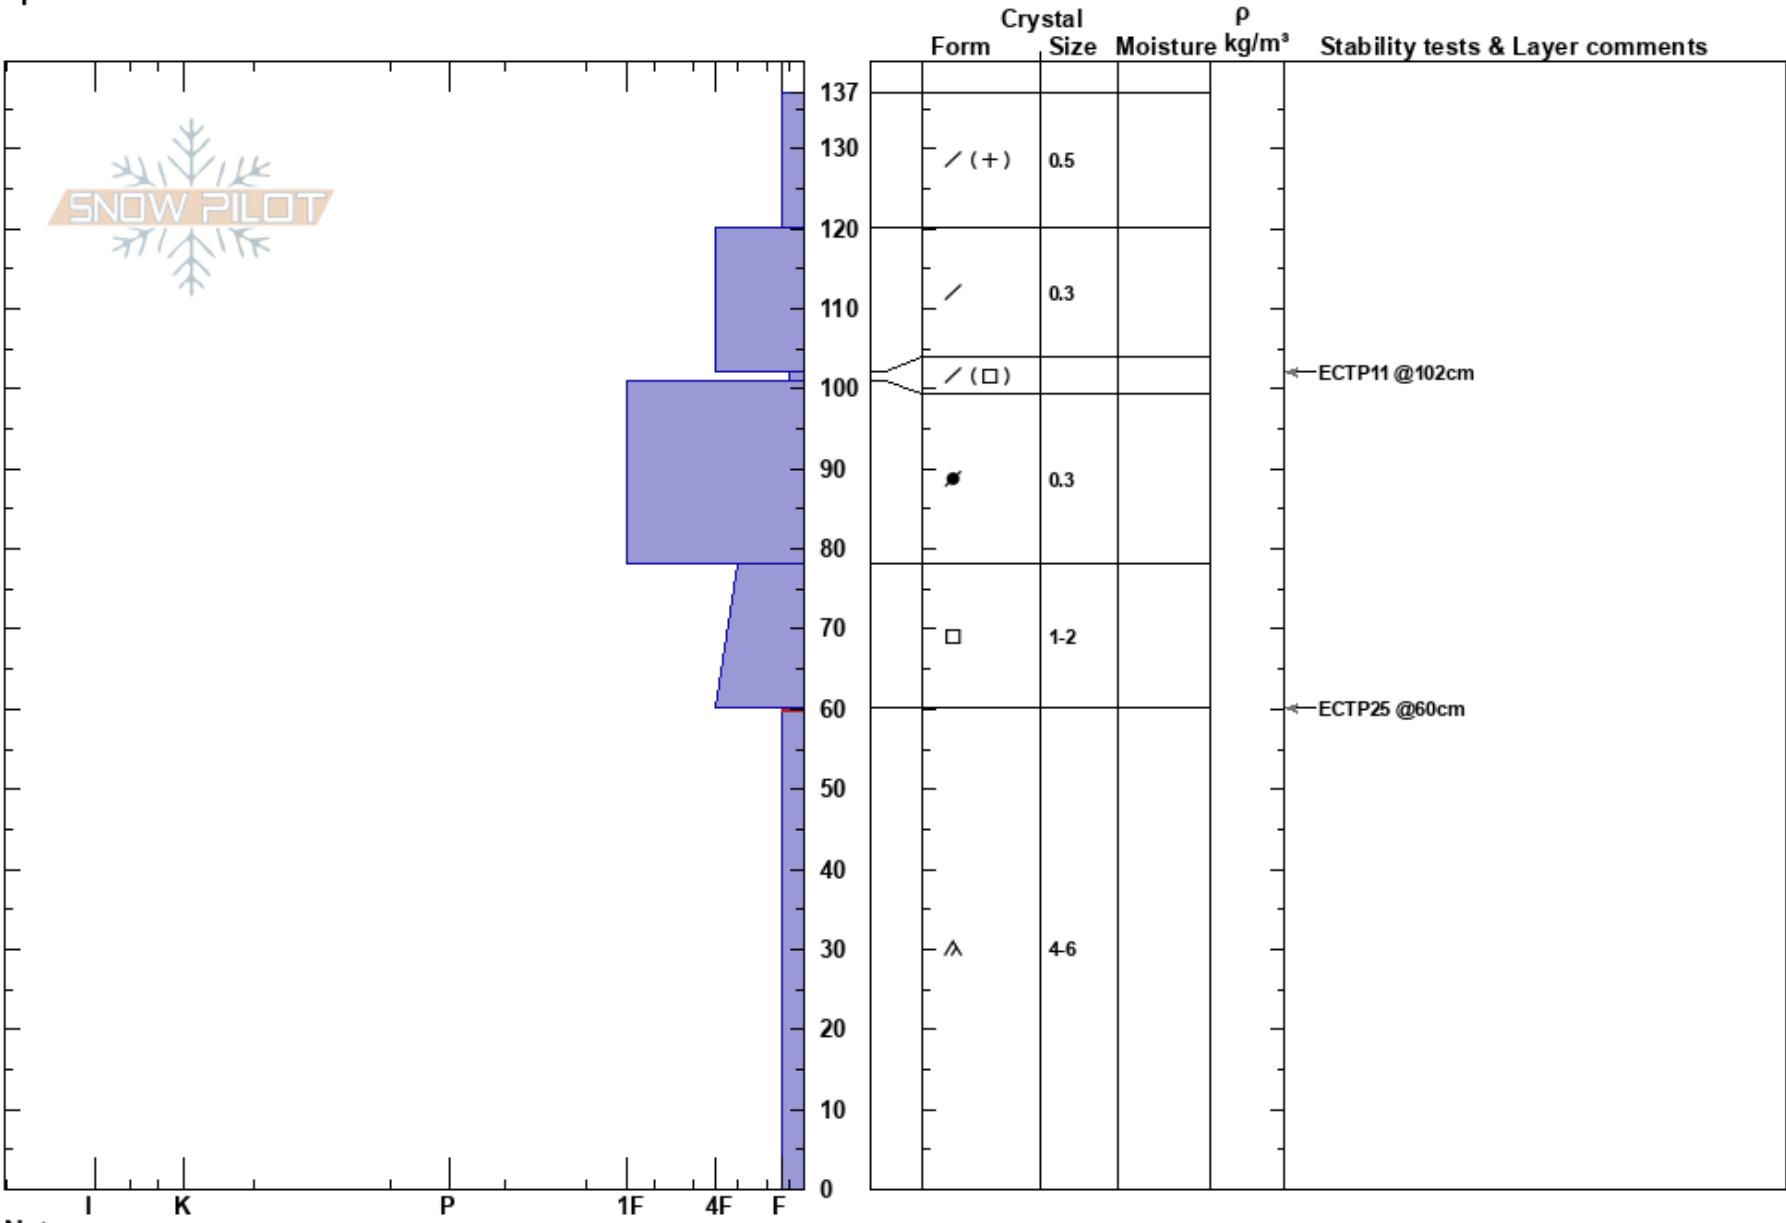

Illinois River N BTL
 Never Summer
 CO
 Elevation: 10900 ft
 Aspect: N
 Specifics:

Austin DiVesta
 01/30/2025 - 12:30pm
 Co-ord: 40.36182N, -105.96972W
 Slope Angle: 10°
 Wind Loading:

Stability:
 Air Temperature:
 Sky Cover: CLR
 Precipitation: NO
 Wind: Calm

HS:137
 PF:50 60-0cm: Problematic layer

Notes: