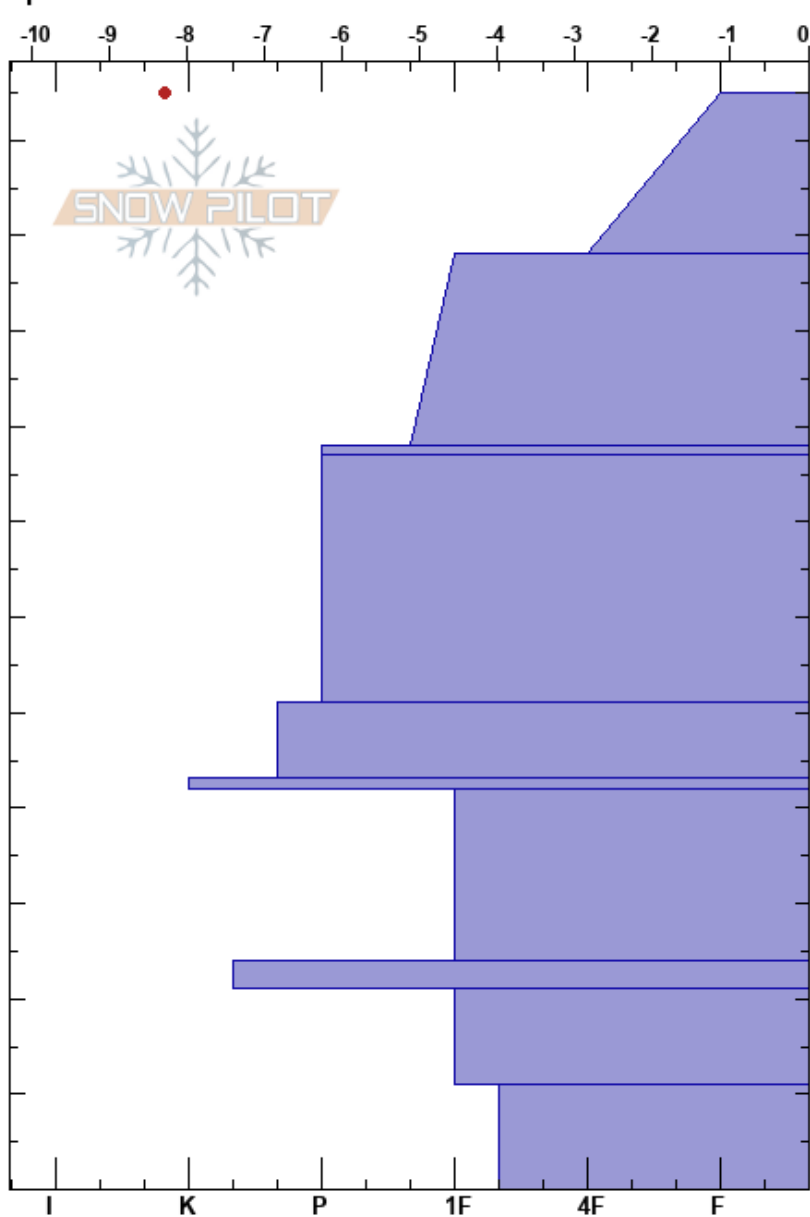

Silver Star / Varden
North Cascades, East
WA

Elevation: 6600 ft
Aspect: N
Specifics:

Sammy Spence
01/30/2025 - 11:30am
Co-ord: 48.55328N, -120.55882W
Slope Angle: 12°
Wind Loading: no

Stability: **HS:115**
Air Temperature: -1.3°C **PF:15**
Sky Cover: FEW **PS:25**
Precipitation: NO
Wind: Calm
Layer Notes:
43-42cm: 1 mm facets under crust
24-21cm: facets above crust

Elevation (m)	Crystal		ρ kg/m ³	Stability tests & Layer comments
	Form	Size		
115				
110	□	0.5-1		
100				
90	⊖	0.3-0.5		
80	⊙⊙			
70				
60	⊖	0.3		
50	●	0.3-0.5		
40	⊙⊙(□)	(1)		43-42cm: 1 mm facets under crust
30	●	0.5		
20	⊙⊙(□)			24-21cm: facets above crust
10	●	0.5		
0	□	1-2		CTN 2x tests