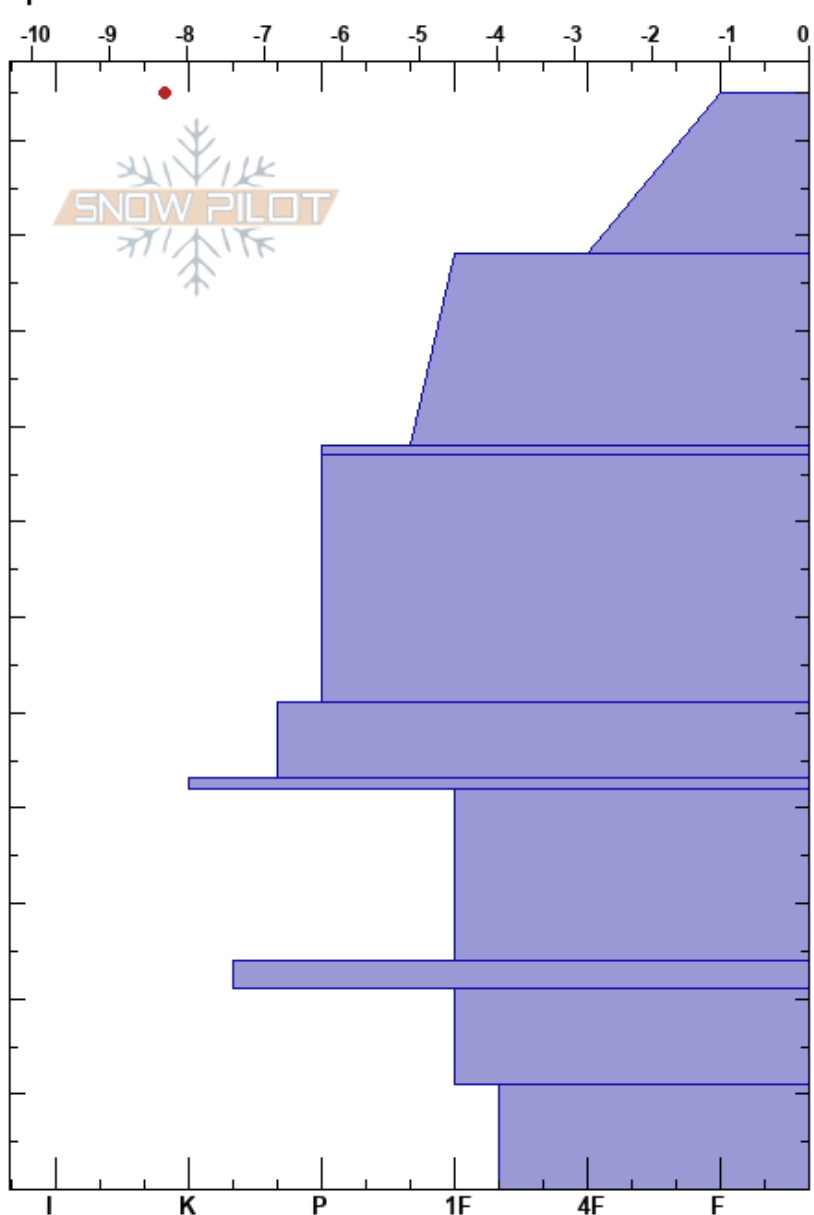

Silver Star / Varden
North Cascades, East
WA

Elevation: 6600 ft
Aspect: N
Specifics:

Sammy Spence
01/30/2025 - 11:30am
Co-ord: 48.55328N, -120.55882W
Slope Angle: 12°
Wind Loading: no

Stability: **HS:115**
Air Temperature: -1.3°C **PF:15**
Sky Cover: FEW **PS:25**
Precipitation: NO
Wind: Calm
Layer Notes:
43-42cm: 1 mm facets under crust
24-21cm: facets above crust

Height (cm)	Crystal		ρ kg/m ³	Stability tests & Layer comments
	Form	Size		
115				
110	□	0.5-1		
100				
90	⊖	0.3-0.5		
80	⊖⊖			
70				
60	⊖	0.3		
50	●	0.3-0.5		
40	⊖⊖(□)	(1)		43-42cm: 1 mm facets under crust
30	●	0.5		
20	⊖⊖(□)			24-21cm: facets above crust
10	●	0.5		
0	□	1-2		CTN 2x tests