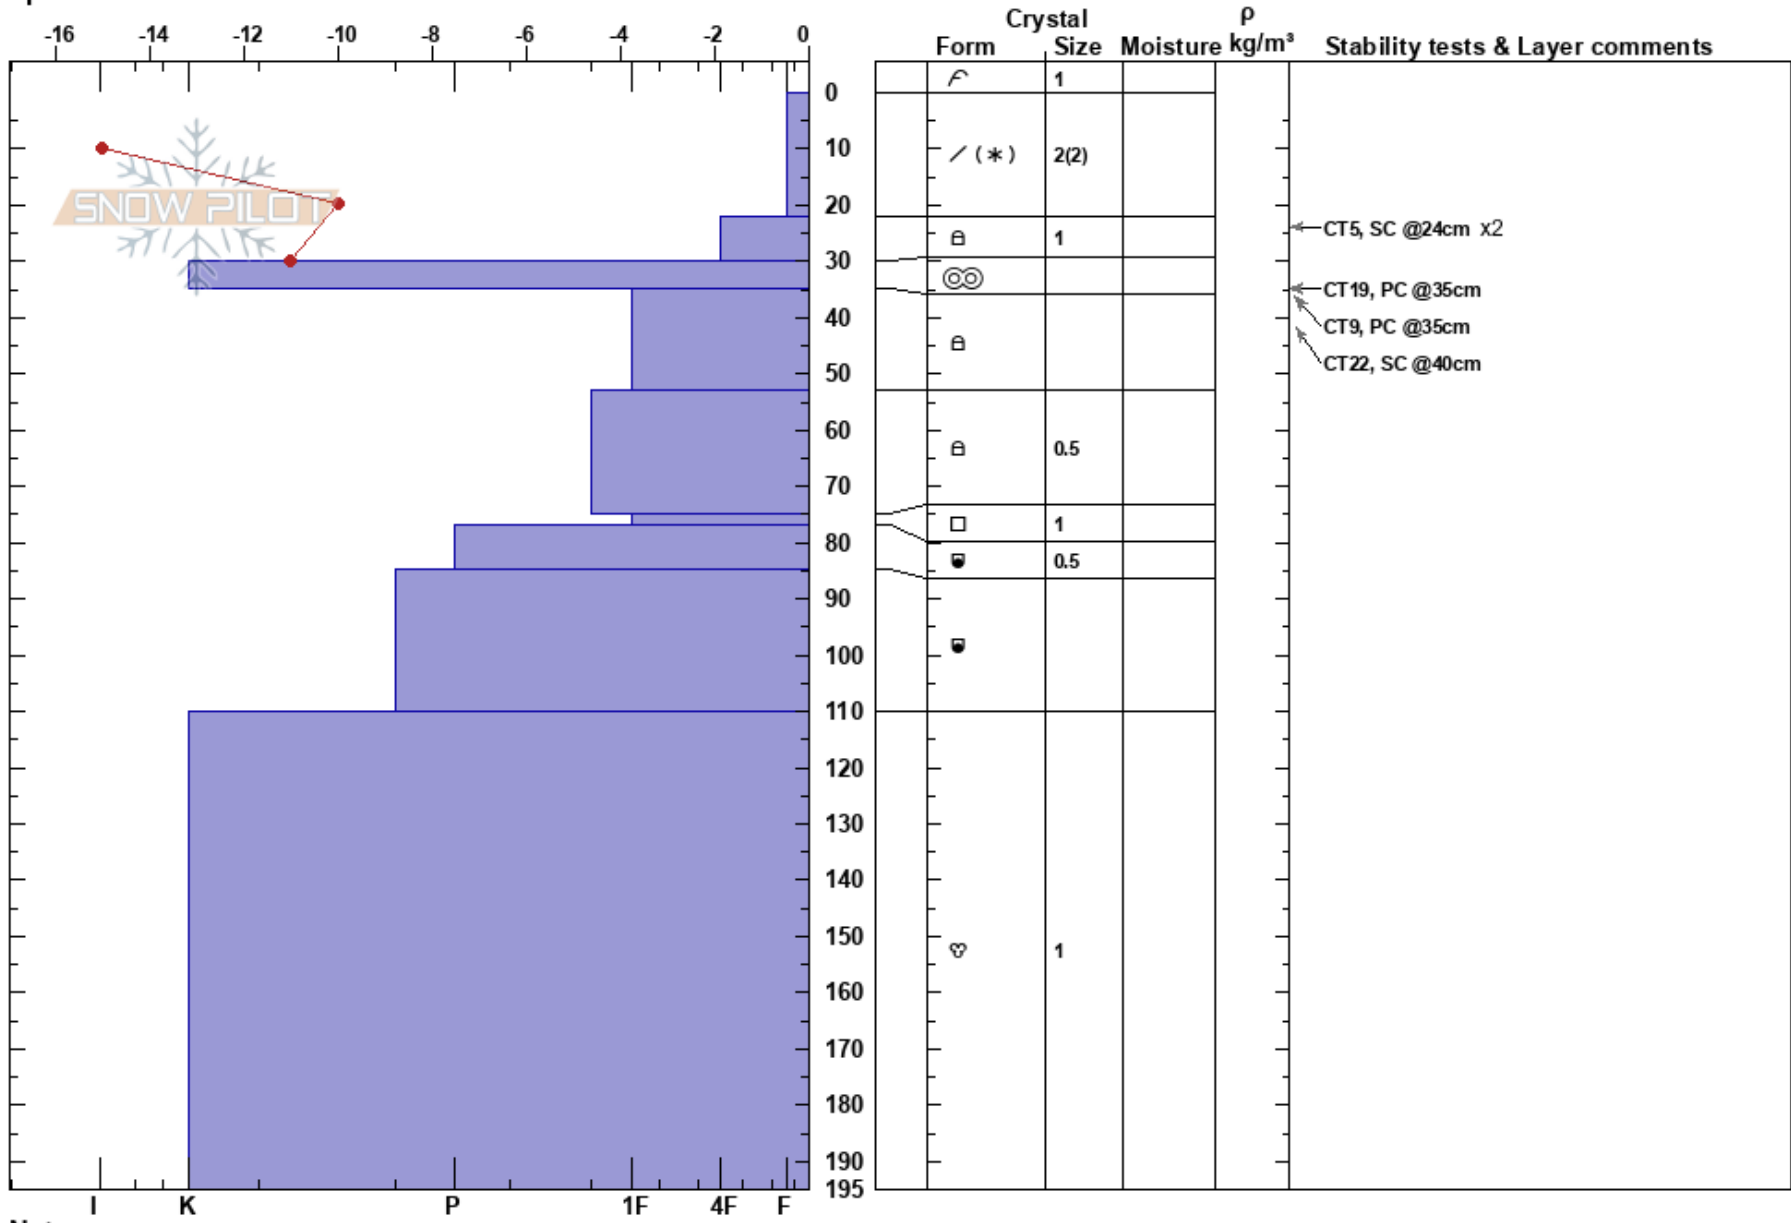

20250130 7th Heaven
 Skeena
 BC
 Elevation: 1535 m
 Aspect: 35°
 Specifics:

Eric clements
 30/01/2025 - 14:30
 Co-ord: 54.76688N, -128.30933W
 Slope Angle: 24°
 Wind Loading:

Stability:
 Air Temperature: -15°C
 Sky Cover: CLR
 Precipitation: NO
 Wind: Calm

HS:195
 PF:40
 PS:20

Layer Notes:

Notes: MB : EC