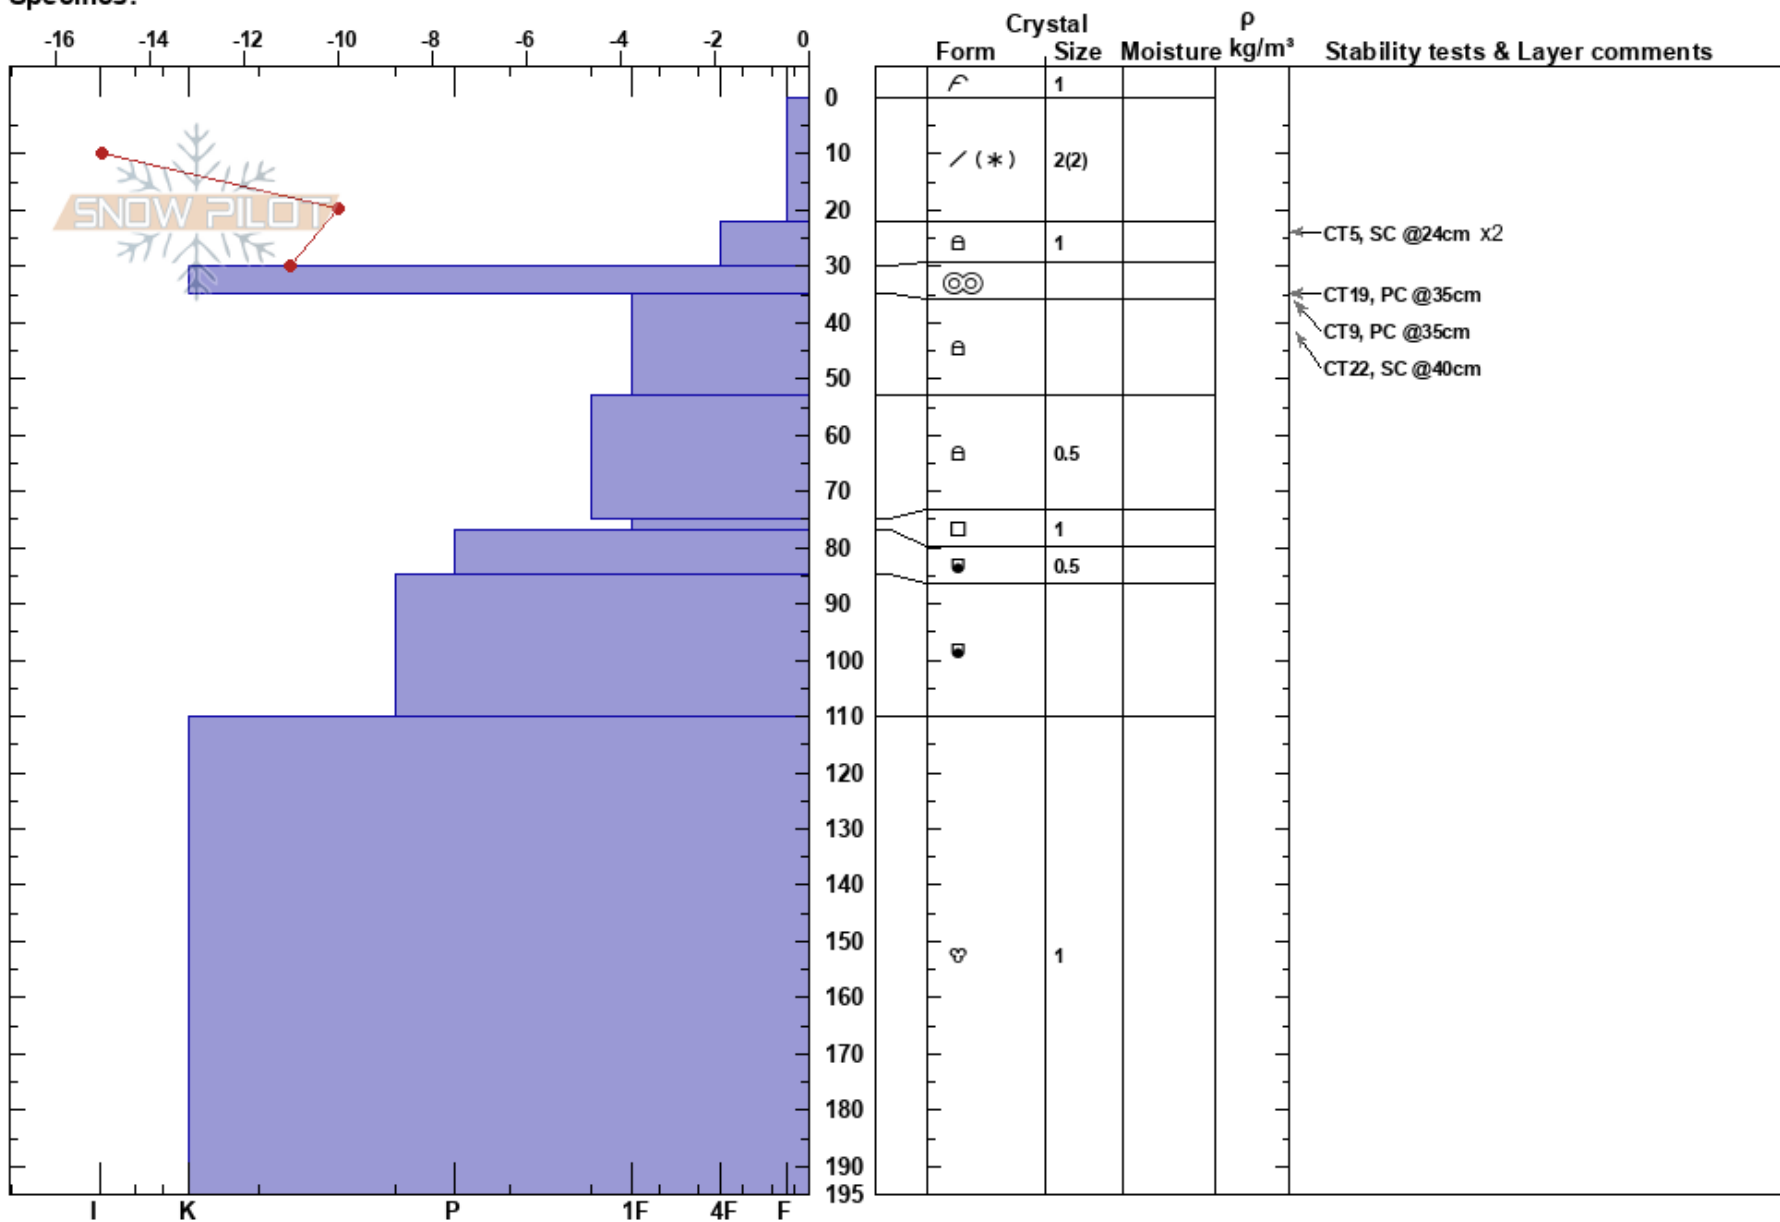

20250130 7th Heaven
 Skeena
 BC
 Elevation: 1535 m
 Aspect: 35°
 Specifics:

Eric clements
 30/01/2025 - 14:30
 Co-ord: 54.76688N, -128.30933W
 Slope Angle: 24°
 Wind Loading:

Stability:
 Air Temperature: -15°C
 Sky Cover: CLR
 Precipitation: NO
 Wind: Calm

HS:195
 PF:40
 PS:20
 Layer Notes:

Notes: MB : EC