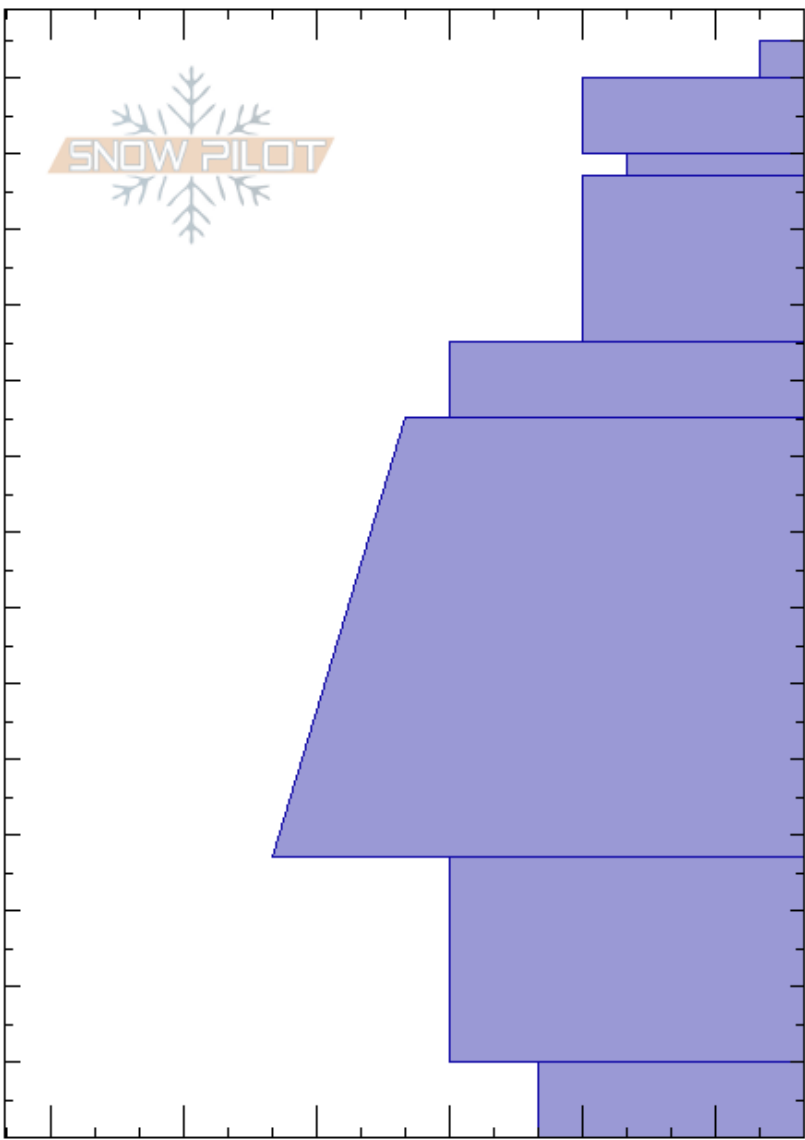

E Ridge Republic Mtn
 Cooke City
 MT
 Elevation: 9458 ft
 Aspect: 95°
 Specifics:

Haylee Darby
 01/30/2025 - 11:25am
 Co-ord: 45.00524N, -109.94494W
 Slope Angle: 24°
 Wind Loading: no

Stability:
 Air Temperature: -1°C
 Sky Cover: CLR
 Precipitation: NO
 Wind: NW Calm

HS: 145
 PS: 35

Layer Notes:

| Height (ft) | Crystal | | Moisture | ρ kg/m ³ | Stability tests & Layer comments |
|-------------|---------|-------|----------|-----------------------------|----------------------------------|
| | Form | Size | | | |
| 145 | | | | | |
| 140 | □ | 0.5-1 | | | |
| 130 | □ | 1 | | | |
| 120 | □ | 1 | | | |
| 110 | | | | | |
| 100 | ● | | | | |
| 90 | | | | | |
| 80 | | | | | |
| 70 | ⊖ (●) | 1 | | | |
| 60 | | | | | |
| 50 | | | | | |
| 40 | | | | | |
| 30 | ⊖ | 2 | | | |
| 20 | | | | | |
| 10 | □ | 24 | | | |
| 0 | | | | | ECTX |