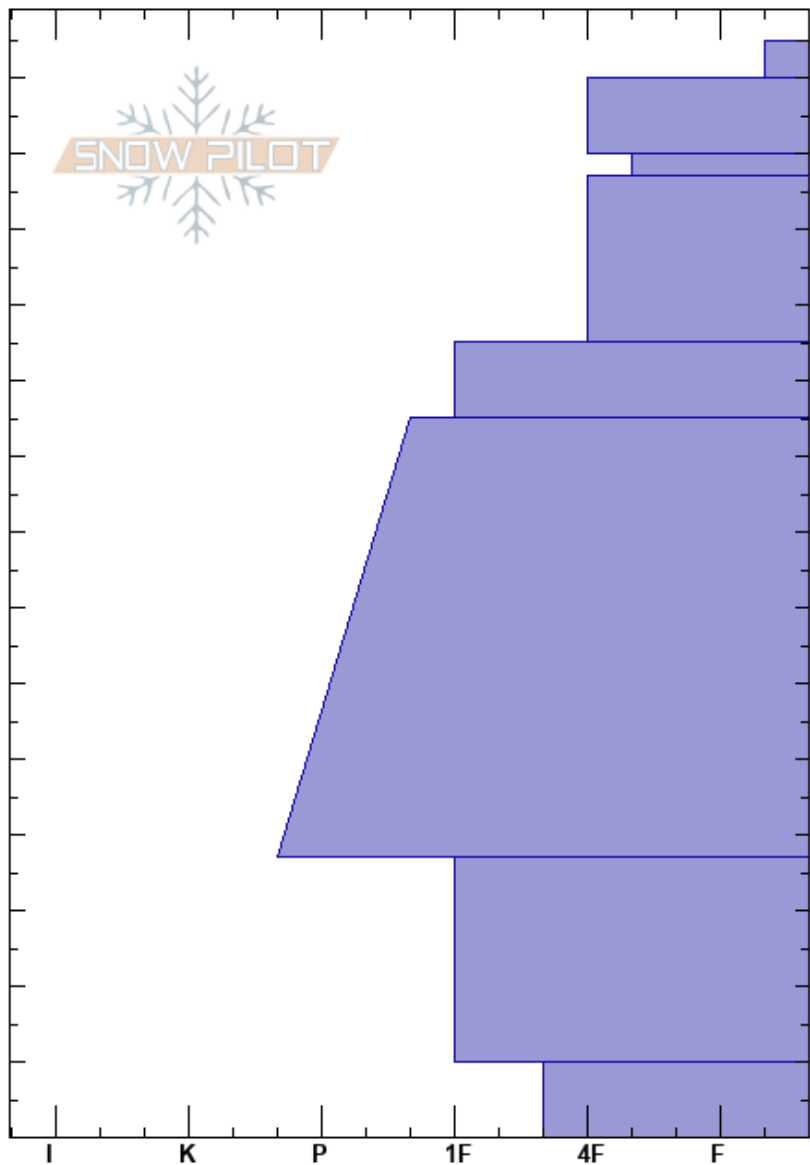

E Ridge Republic Mtn  
 Cooke City  
 MT  
 Elevation: 9458 ft  
 Aspect: 95°  
 Specifics:

Haylee Darby  
 01/30/2025 - 11:25am  
 Co-ord: 45.00524N, -109.94494W  
 Slope Angle: 24°  
 Wind Loading: no

Stability:  
 Air Temperature: -1°C  
 Sky Cover: CLR  
 Precipitation: NO  
 Wind: NW Calm

HS: 145  
 PS: 35

Layer Notes:

Height (ft)	Crystal		Moisture	$\rho$ kg/m <sup>3</sup>	Stability tests & Layer comments
	Form	Size			
145					
140	□	0.5-1			
130	/				
130	□	1			
120					
110	□	1			
100	●				
90					
80					
70	⊖ (●)	1			
60					
50					
40					
30	⊖	2			
20					
10					
0	□	24			ECTX