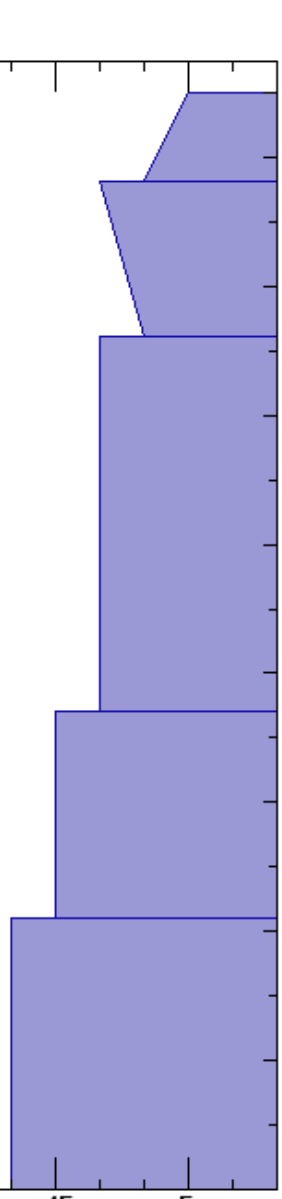

Willies World UTV 1  
 Bear River Range  
 UT  
 Elevation: 8200 ft  
 Aspect: NE  
 Specifics:

Noah Sievers  
 01/30/2025 - 12:15pm  
 Co-ord: 41.43646N, -111.70671W  
 Slope Angle:  
 Wind Loading:

Stability: Fair  
 Air Temperature:  
 Sky Cover: CLR  
 Precipitation: NO  
 Wind: Calm

HS:85  
 PF:30  
 PS:50  
 85-78cm:Problematic layer

Layer Notes:

Form	Crystal		$\rho$ kg/m <sup>3</sup>	Stability tests & Layer comments
	Size	Moisture		
∇	3			
□	1-2	D		
□	1-2	D		
□	1.5-2	D		
□	2-3	D		
∧	3-6	D		

Notes: Sheltered, semi closed forest, smooth snow surfaces. Entire snowpack is of concern moving forward..