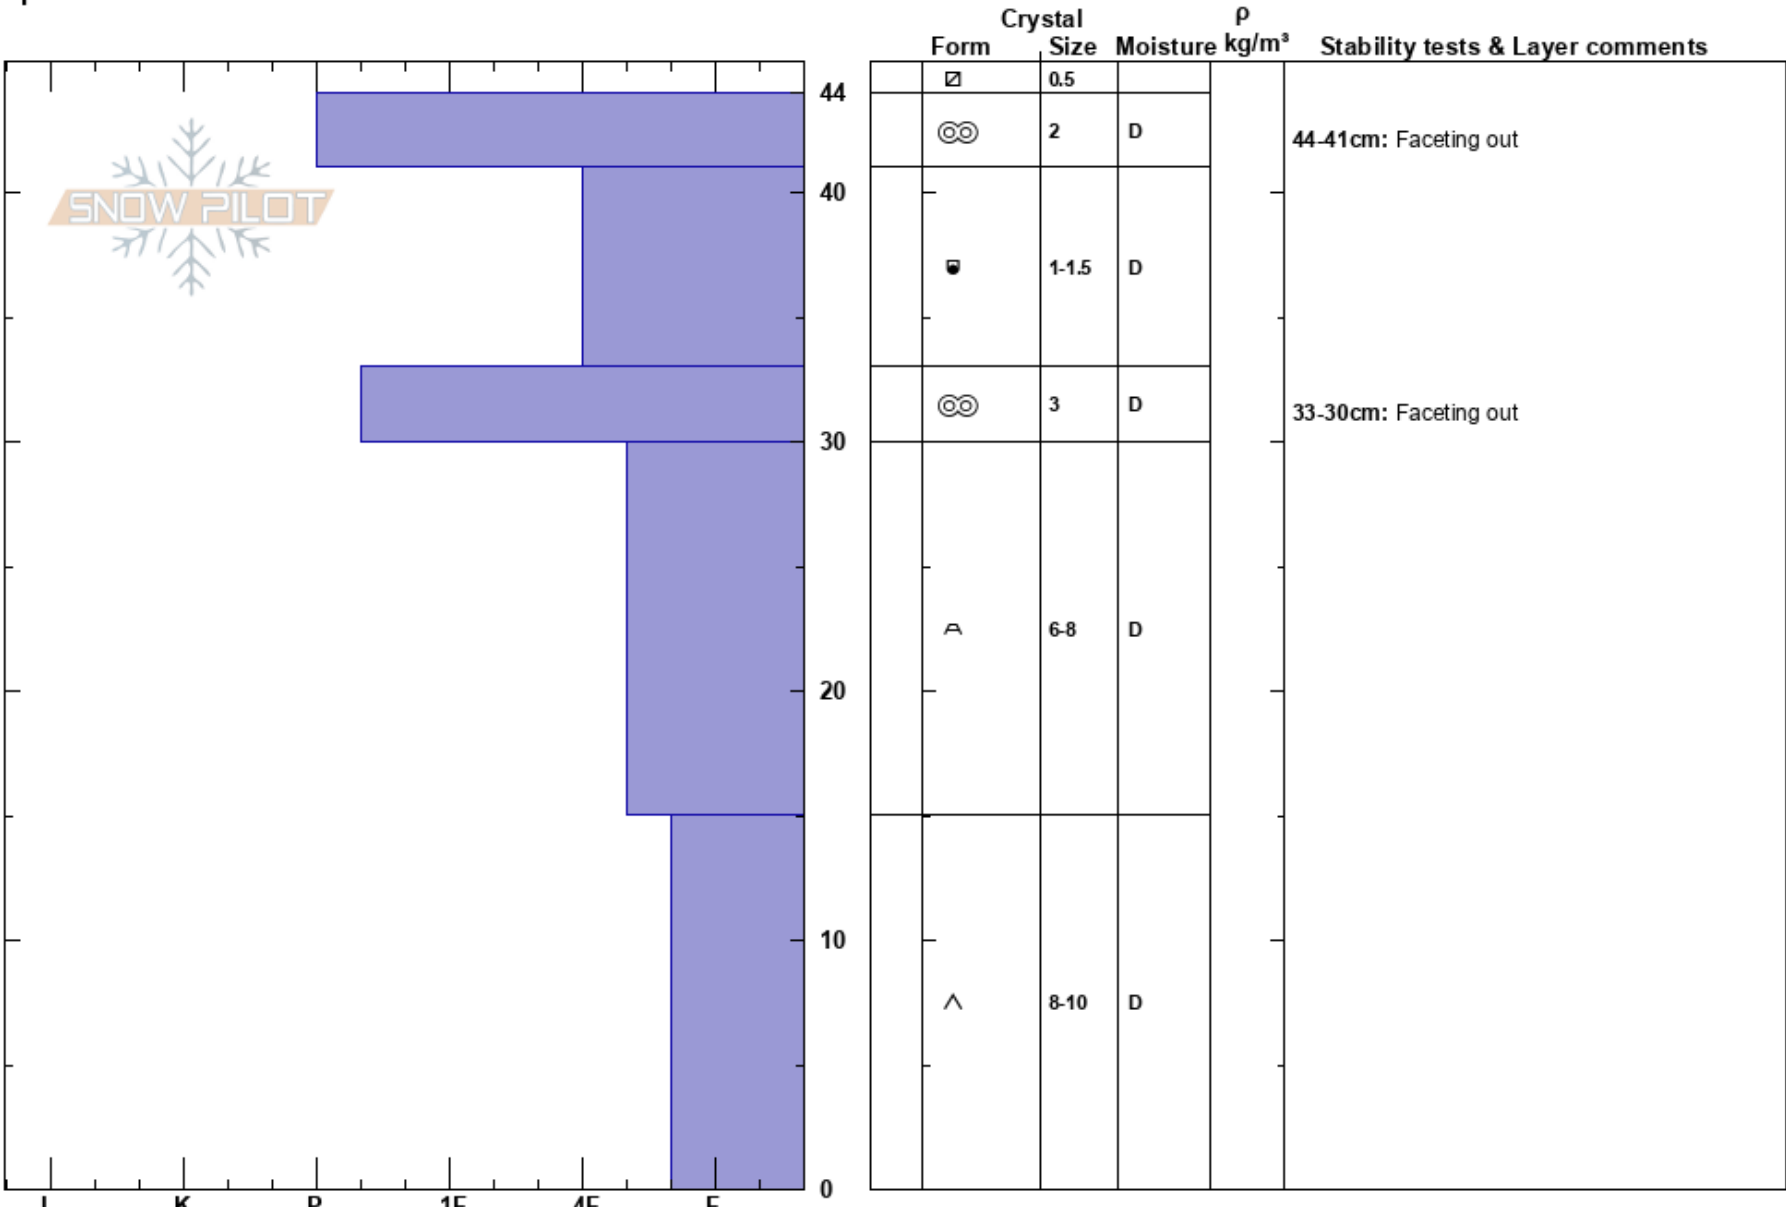

AGAIG Entrance
 Bear River Range
 UT
 Elevation: 8700 ft
 Aspect: NW
 Specifics:

Noah Sievers
 01/30/2025 - 12:10pm
 Co-ord: 41.43614N, -111.72649W
 Slope Angle:
 Wind Loading:

Stability: Fair
 Air Temperature:
 Sky Cover: CLR
 Precipitation: NO
 Wind: NW Light Breeze

HS:44
 PF:40
 PS: 10
 Layer Notes:
 44-41cm: Faceting out
 33-30cm: Faceting out
 30-15cm: Problematic layer

Notes: Wind stripped/scoured on slope, brush showing along start zone.