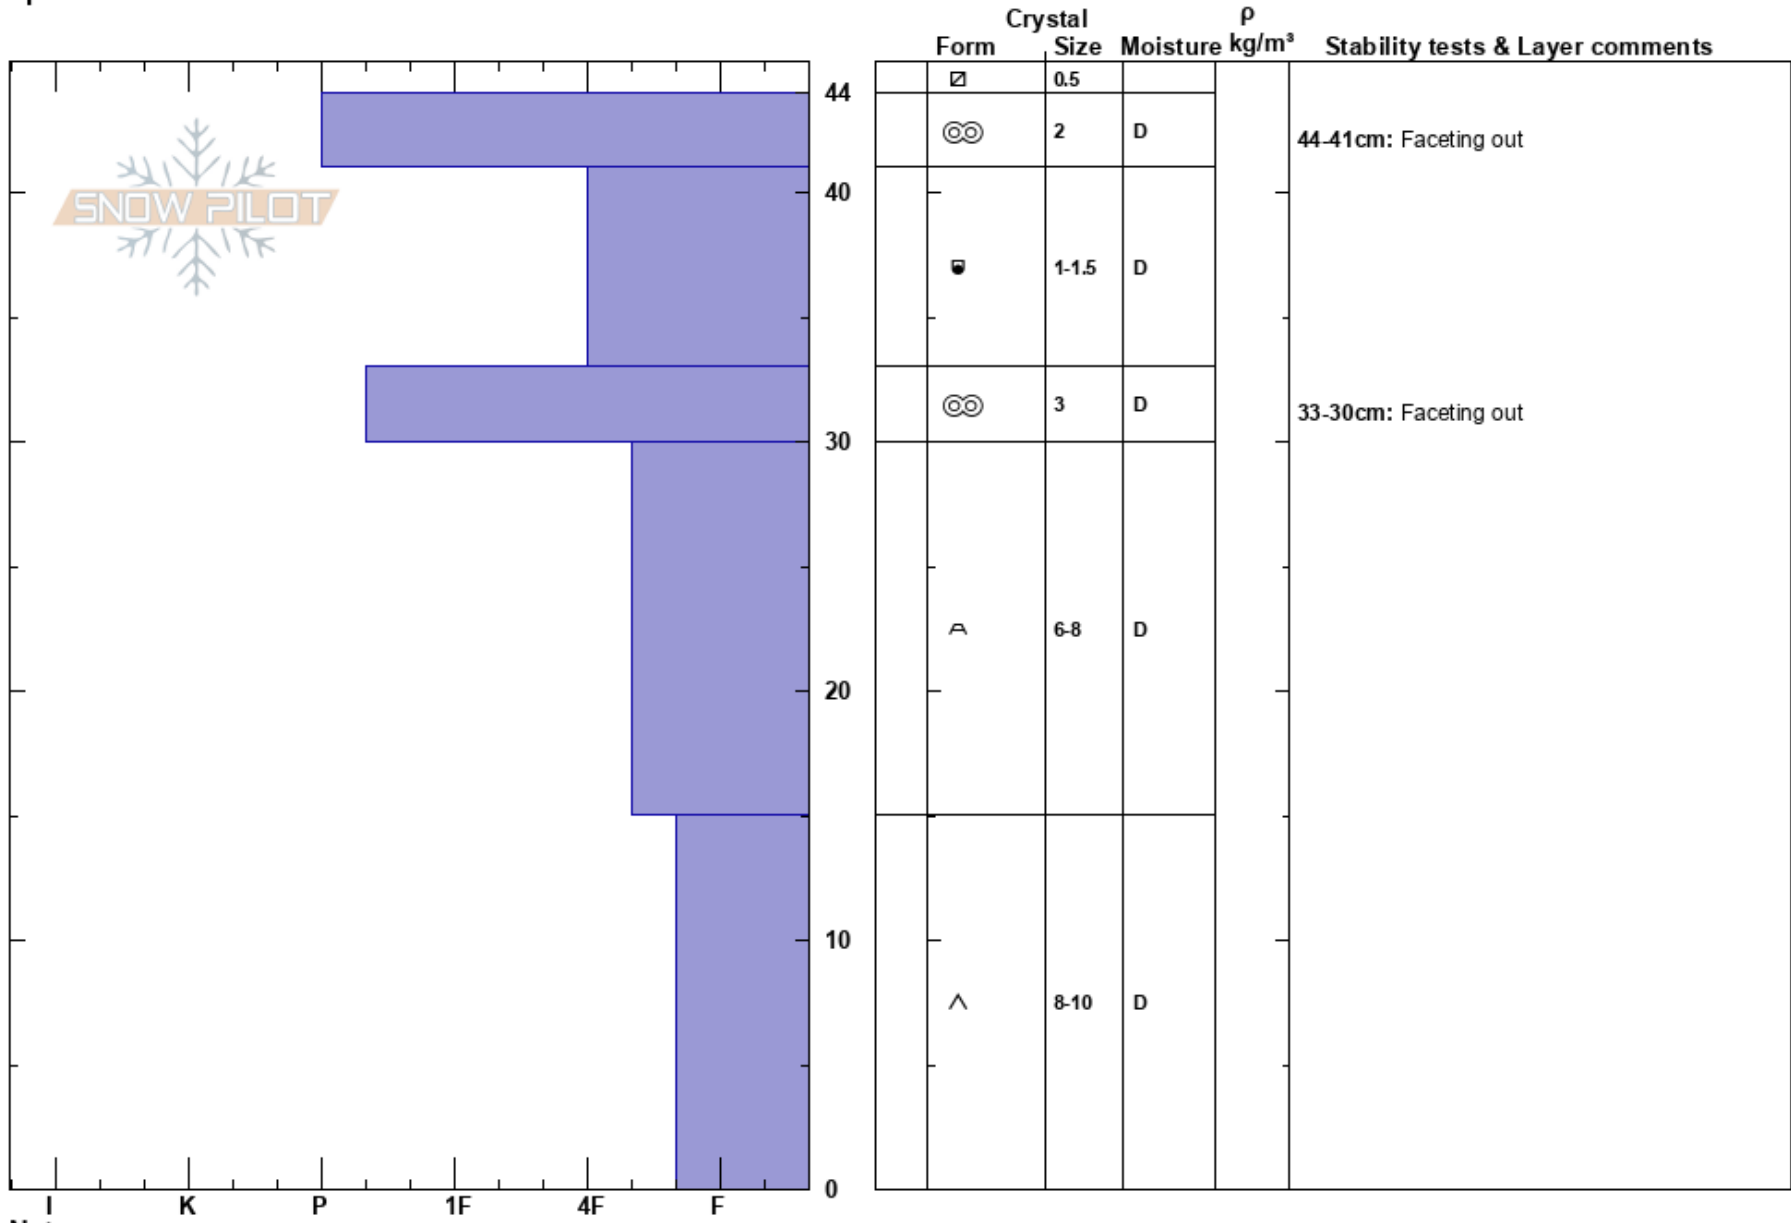

AGAIG Entrance
 Bear River Range
 UT
 Elevation: 8700 ft
 Aspect: NW
 Specifics:

Noah Sievers
 01/30/2025 - 12:10pm
 Co-ord: 41.43614N, -111.72649W
 Slope Angle:
 Wind Loading:

Stability: Fair
 Air Temperature:
 Sky Cover: CLR
 Precipitation: NO
 Wind: NW Light Breeze

HS:44
 PF:40
 PS: 10
 Layer Notes:
 44-41cm: Faceting out
 33-30cm: Faceting out
 30-15cm: Problematic layer

Notes: Wind stripped/scoured on slope, brush showing along start zone.