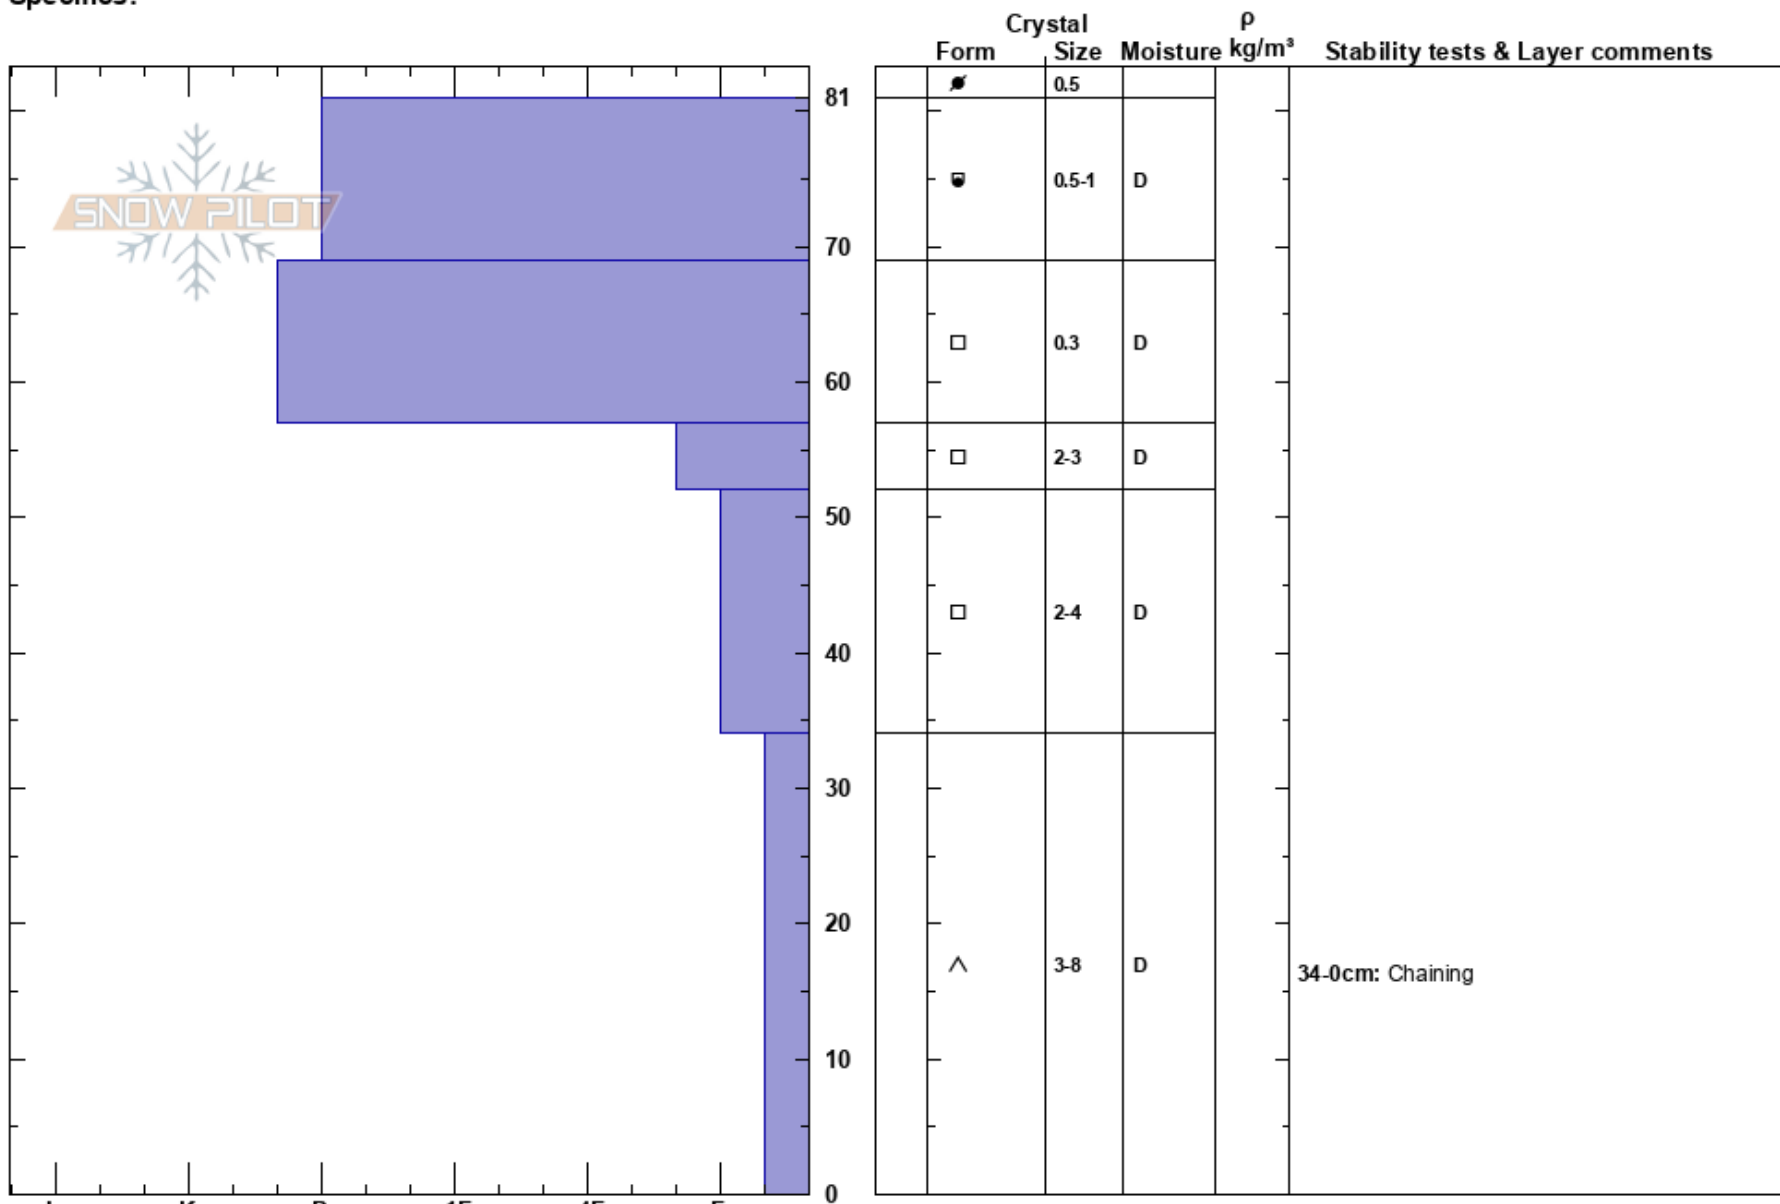

Lil BC High Drop
 Bear River Range
 UT
 Elevation: 8880 ft
 Aspect: NE
 Specifics:

Noah Sievers
 01/30/2025 - 11:50am
 Co-ord: 41.43211N, -111.72203W
 Slope Angle:
 Wind Loading: previous

Stability: Fair
 Air Temperature:
 Sky Cover: CLR
 Precipitation: NO
 Wind: NW Moderate

HS:81
 PF:45
 PS: 15
 57-52cm: Problematic layer
 34-0cm: Chaining

Notes: Variable snow surfaces, ranging from loose unconsolidated FC to stiff sastrugi. Semi-sheltered and open forest slope.