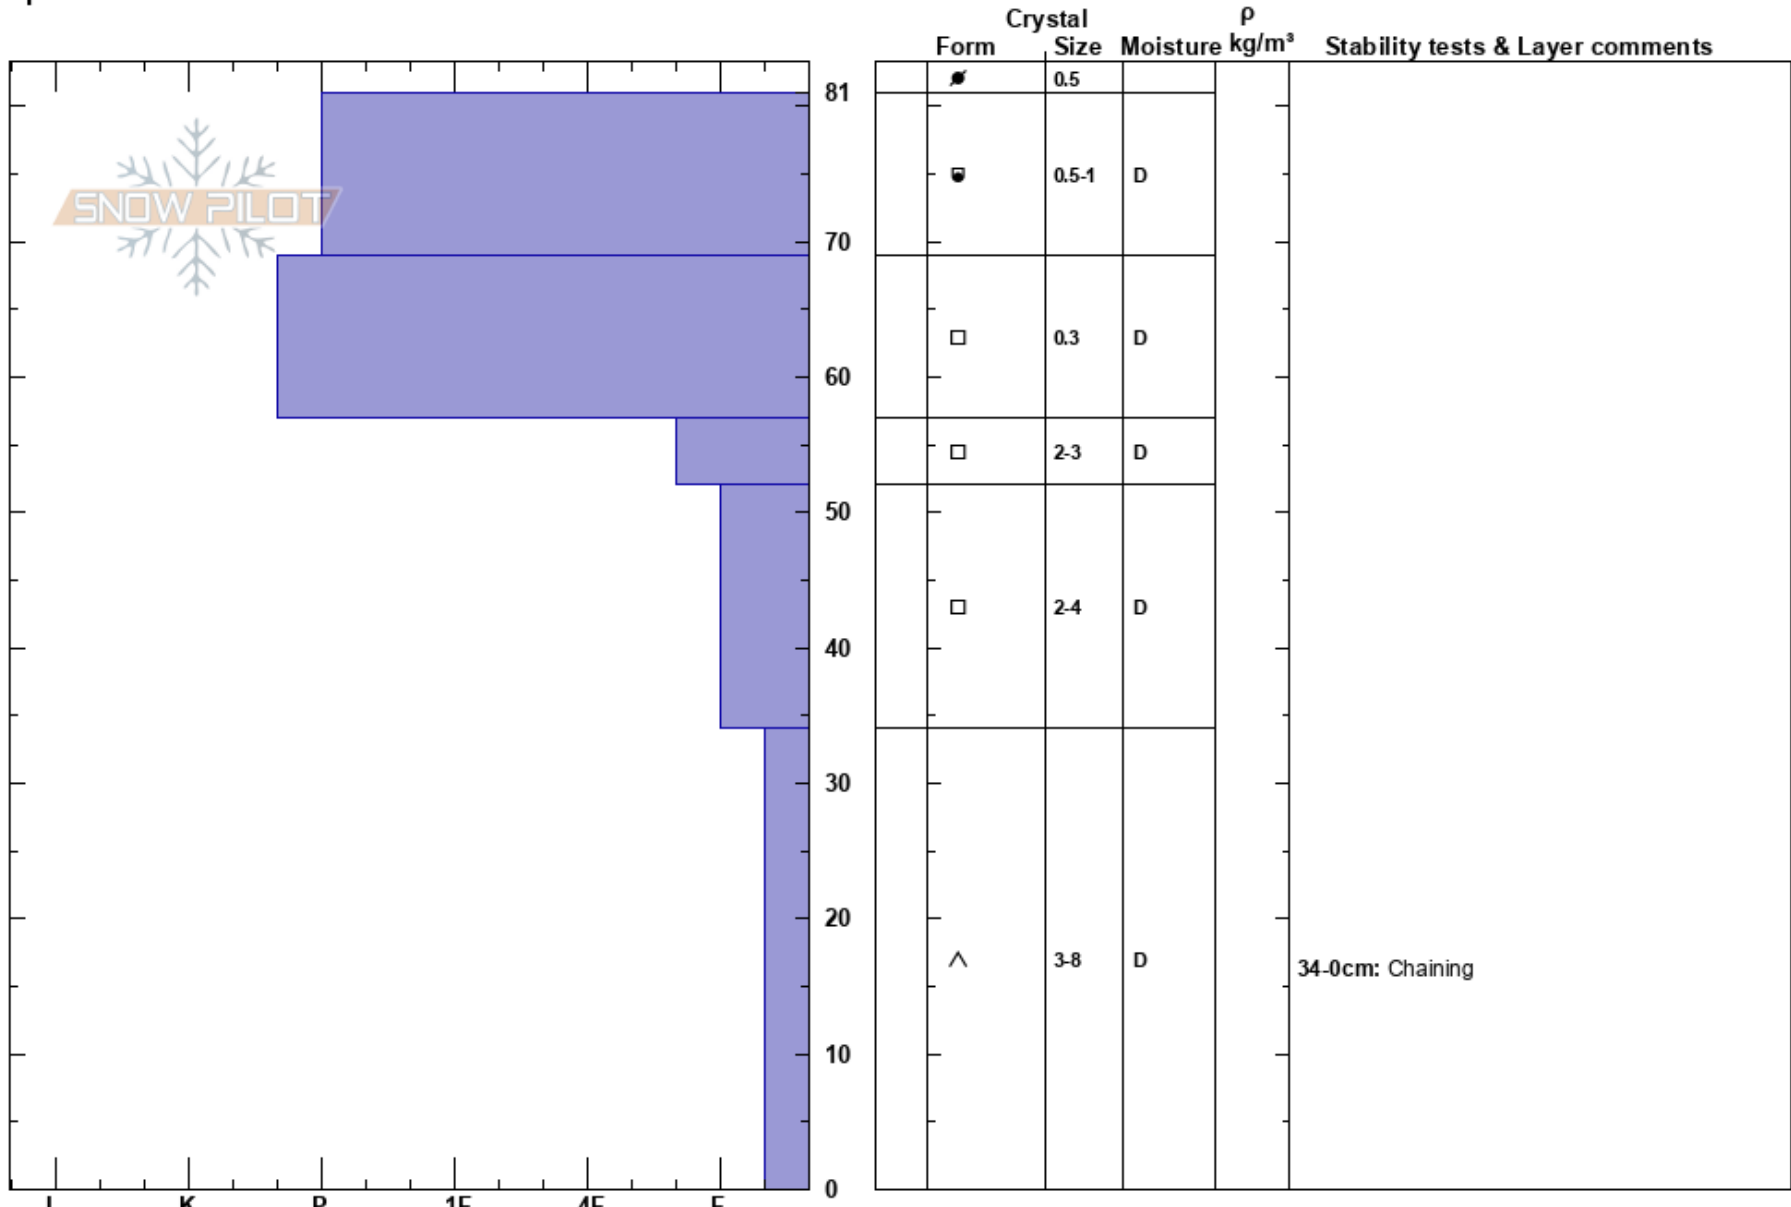

Lil BC High Drop  
 Bear River Range  
 UT  
 Elevation: 8880 ft  
 Aspect: NE  
 Specifics:

Noah Sievers  
 01/30/2025 - 11:50am  
 Co-ord: 41.43211N, -111.72203W  
 Slope Angle:  
 Wind Loading: previous

Stability: Fair  
 Air Temperature:  
 Sky Cover: CLR  
 Precipitation: NO  
 Wind: NW Moderate

HS:81  
 PF:45  
 PS: 15  
 57-52cm: Problematic layer  
 34-0cm: Chaining

Notes: Variable snow surfaces, ranging from loose unconsolidated FC to stiff sastrugi. Semi-sheltered and open forest slope.