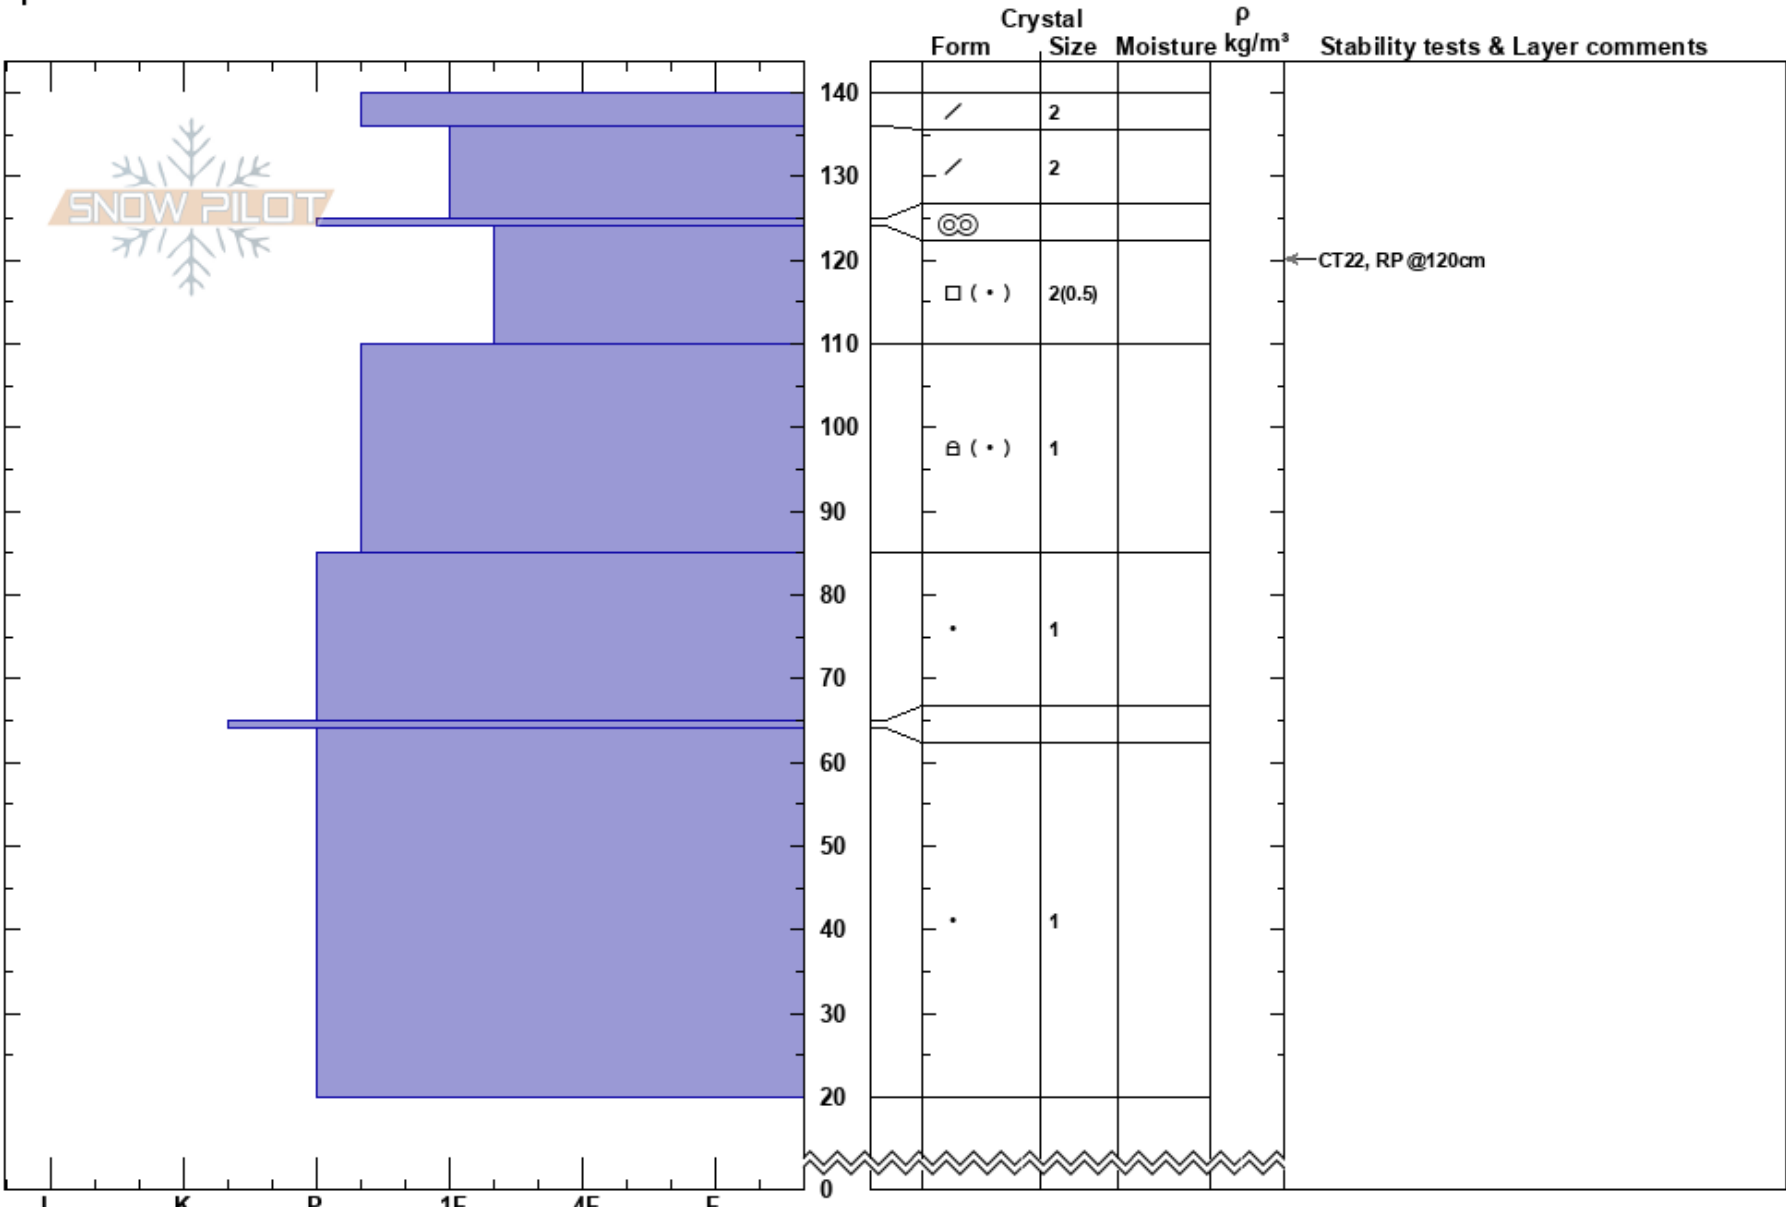

Cinnabar Meadows  
 Chilcotins  
 BC  
 Elevation: 2070 m  
 Aspect: NE  
 Specifics:

Marty Lazarski  
 30/01/2025 - 10:40  
 Co-ord:  
 Slope Angle: 25°  
 Wind Loading:

Stability:  
 Air Temperature: -6.8°C  
 Sky Cover: BKN  
 Precipitation: NO  
 Wind: SW Light Breeze

HS:140  
 PF:20  
 PS:10

Layer Notes:

Notes: