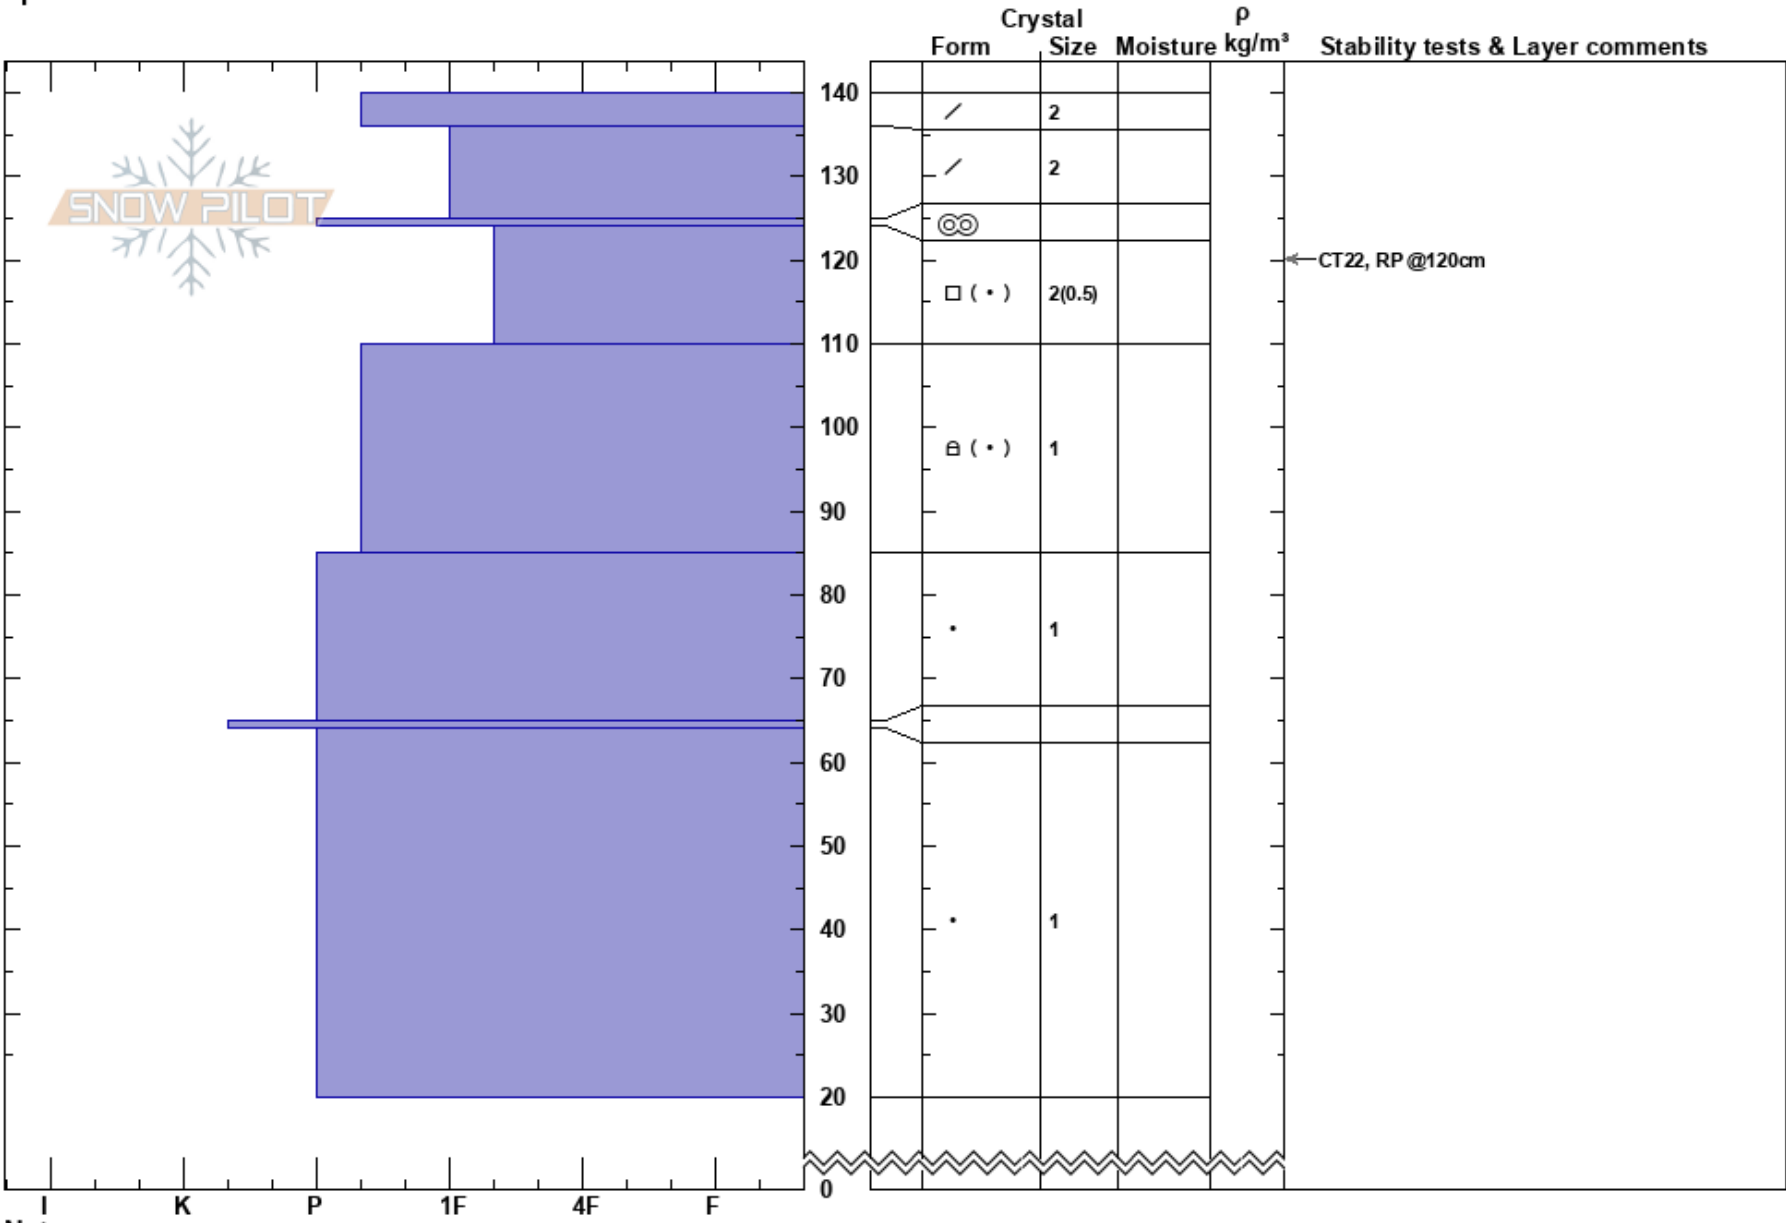

Cinnabar Meadows  
 Chilcotins  
 BC  
 Elevation: 2070 m  
 Aspect: NE  
 Specifics:

Marty Lazarski  
 30/01/2025 - 10:40  
 Co-ord:  
 Slope Angle: 25°  
 Wind Loading:

Stability:  
 Air Temperature: -6.8°C  
 Sky Cover: BKN  
 Precipitation: NO  
 Wind: SW Light Breeze

HS:140  
 PF:20  
 PS:10  
 Layer Notes:

Notes: