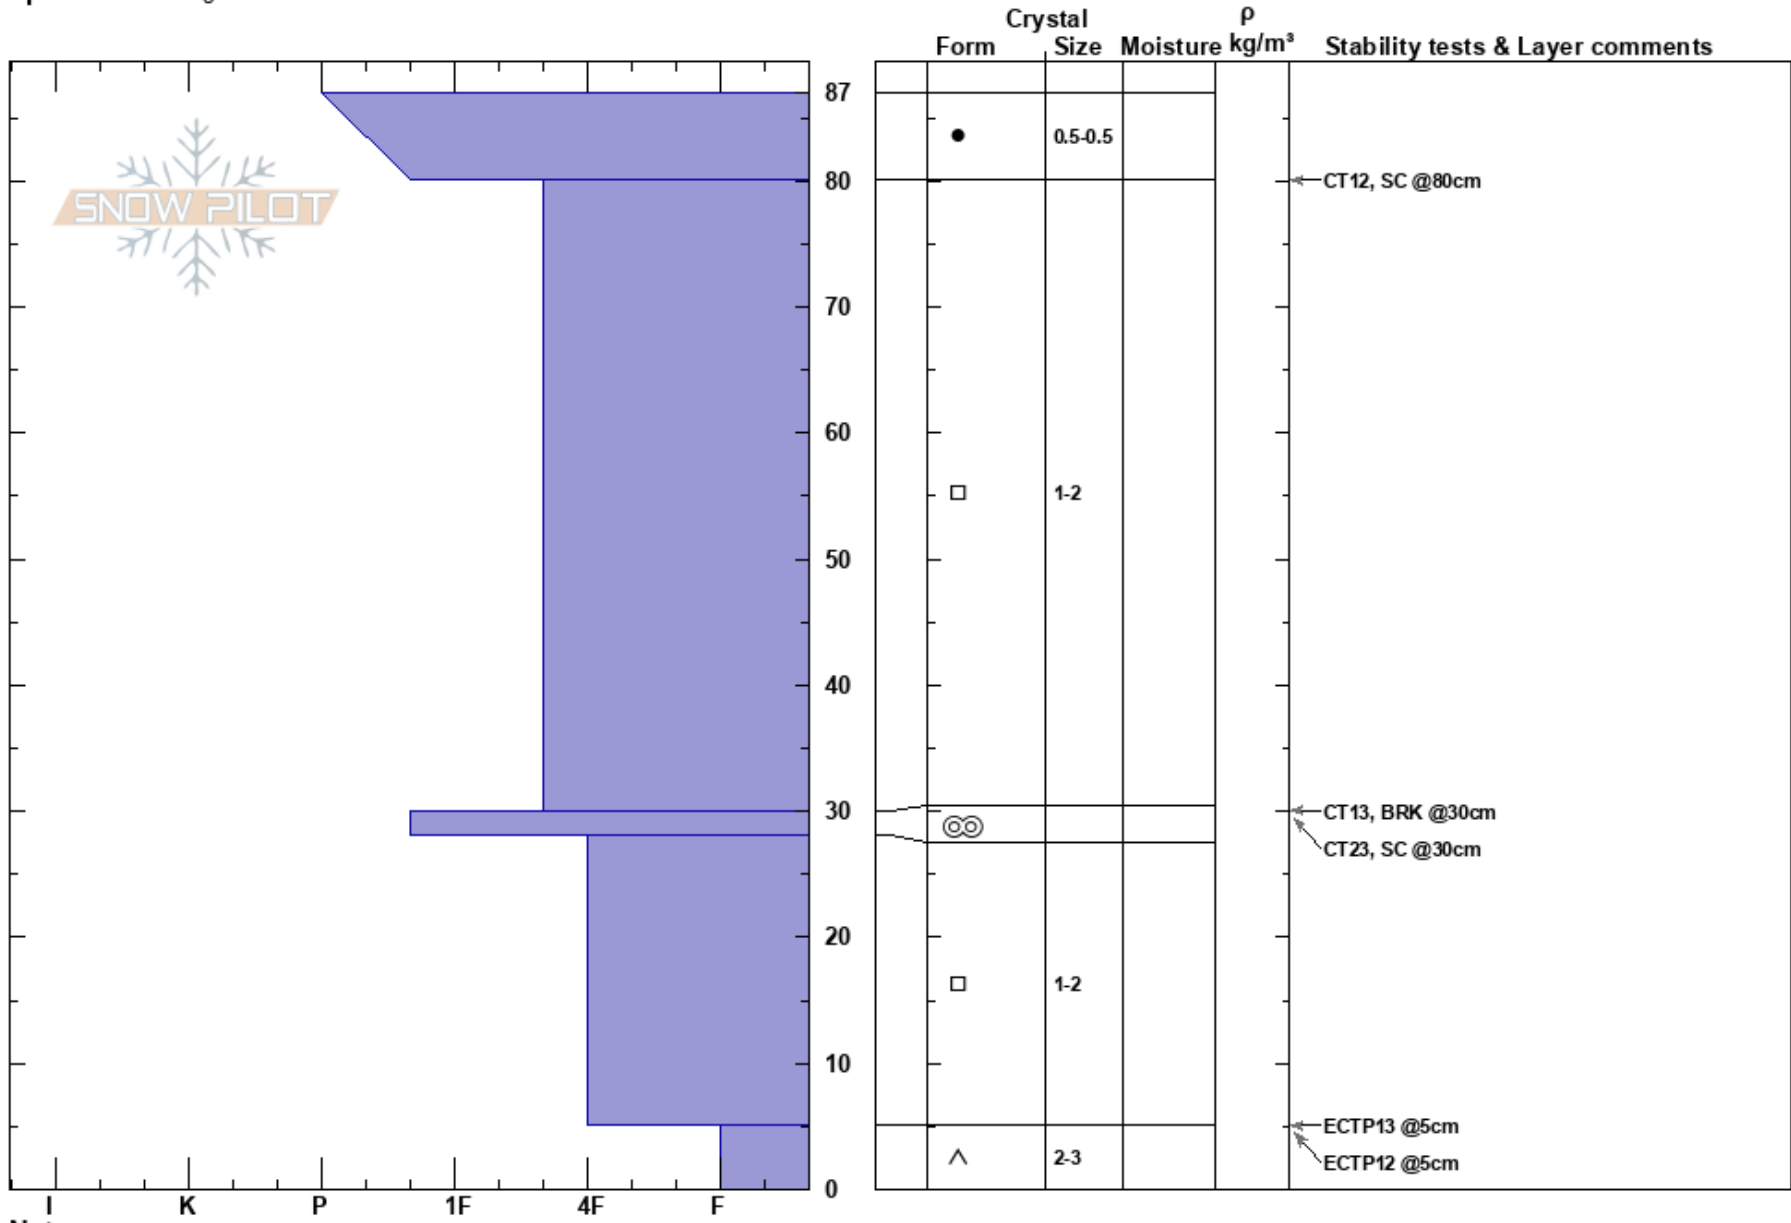

WUR 3
 Gore Range
 CO
Elevation: 12280 ft
Aspect: SE
Specifics: Pit dug in a Ski Area

Ayden Allen
 01/30/2025 - 1:00pm
Co-ord: 39.46532N, -106.17754W
Slope Angle: 42°
Wind Loading: previous

Stability:
Air Temperature:
Sky Cover: CLR
Precipitation: NO
Wind: N Calm

HS:87
PS: 3 30-28cm:Problematic layer

Notes: