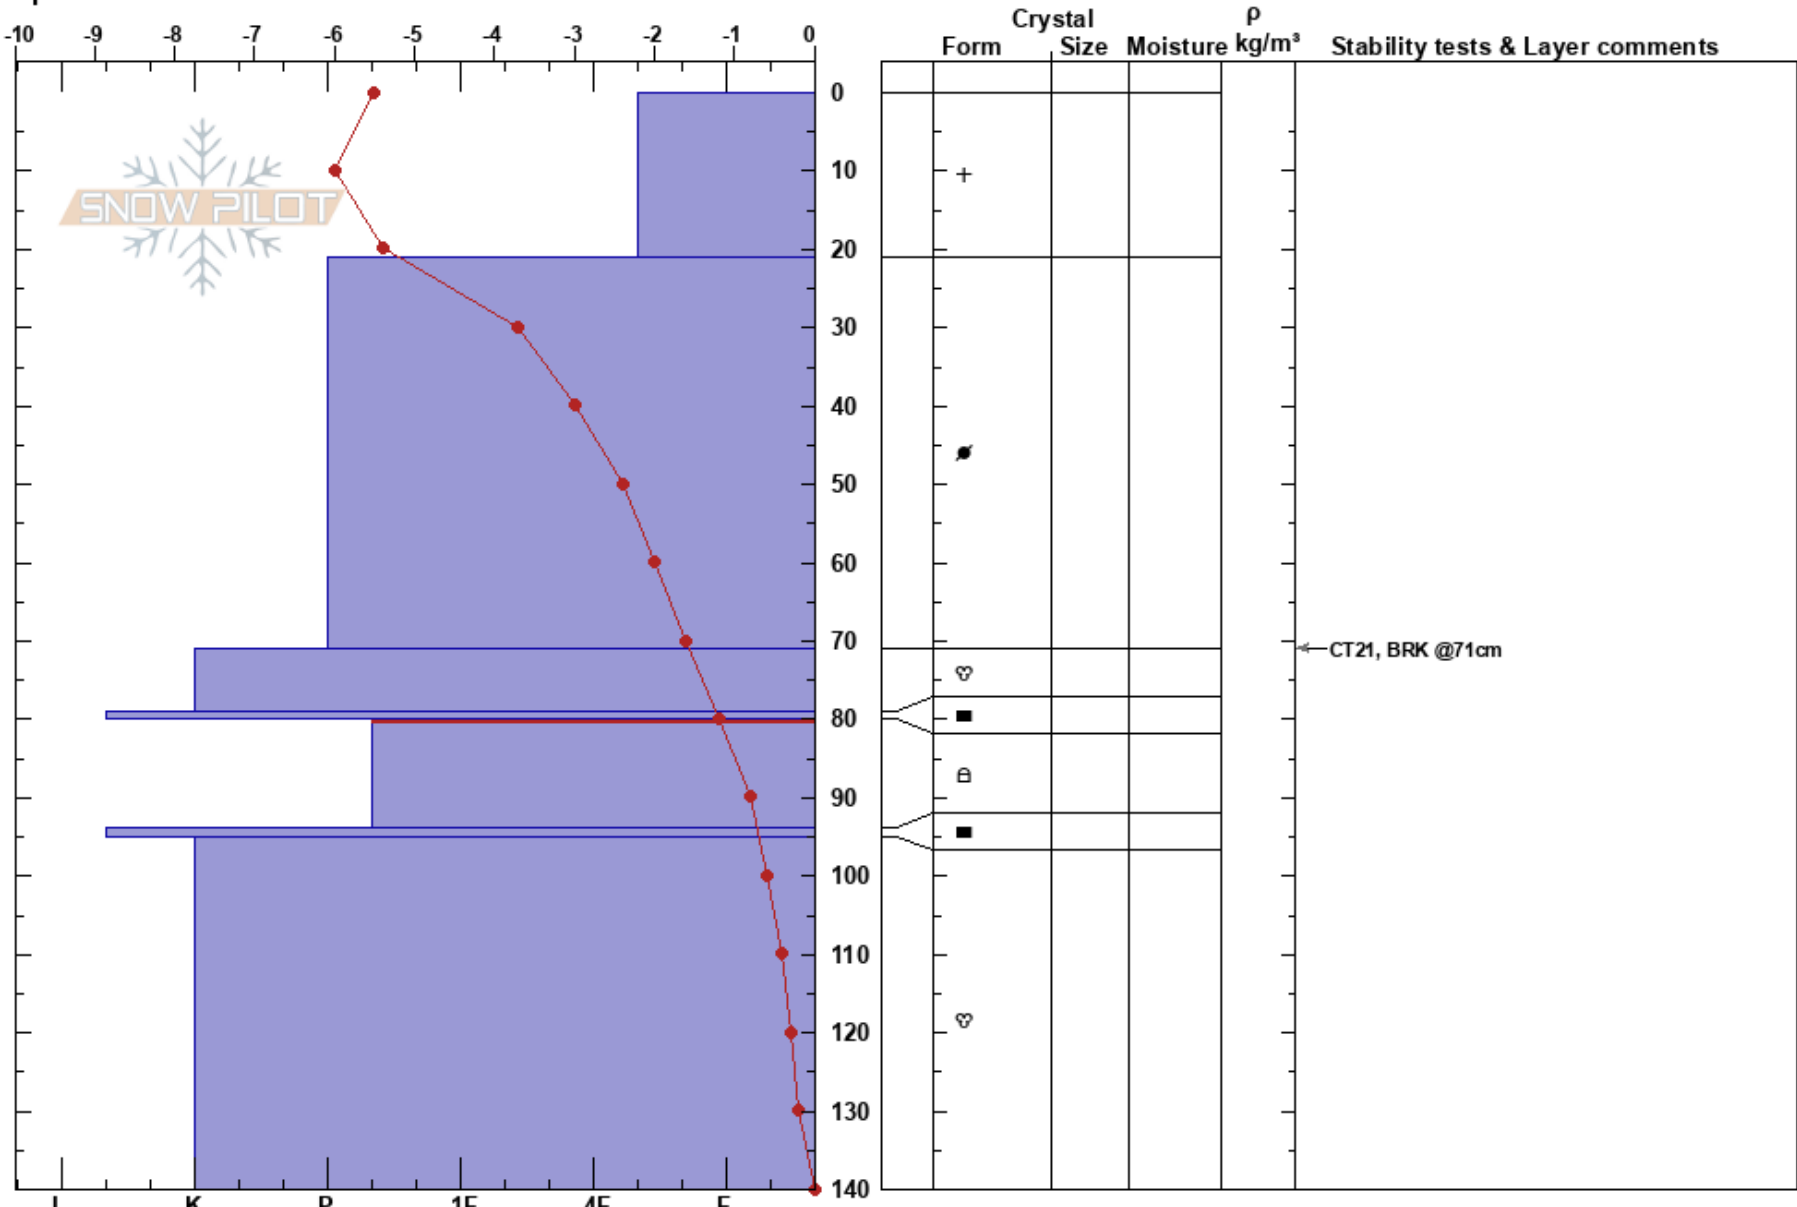

Súlur Sigló
 Tröllaskagi
 Iceland
Elevation: 539 m
Aspect: NW
Specifics:

Gestur Hansson
 30/01/2025 - 14:00
Co-ord: 66.11900N, -18.97491W
Slope Angle: 25°
Wind Loading:

Stability: HS:140
Air Temperature: -0.7°C **PF:**20 80-94cm:Problematic layer
Sky Cover: FEW
Precipitation: NO
Wind:

Notes: 20cm nýsnævi og vindpakkað undir