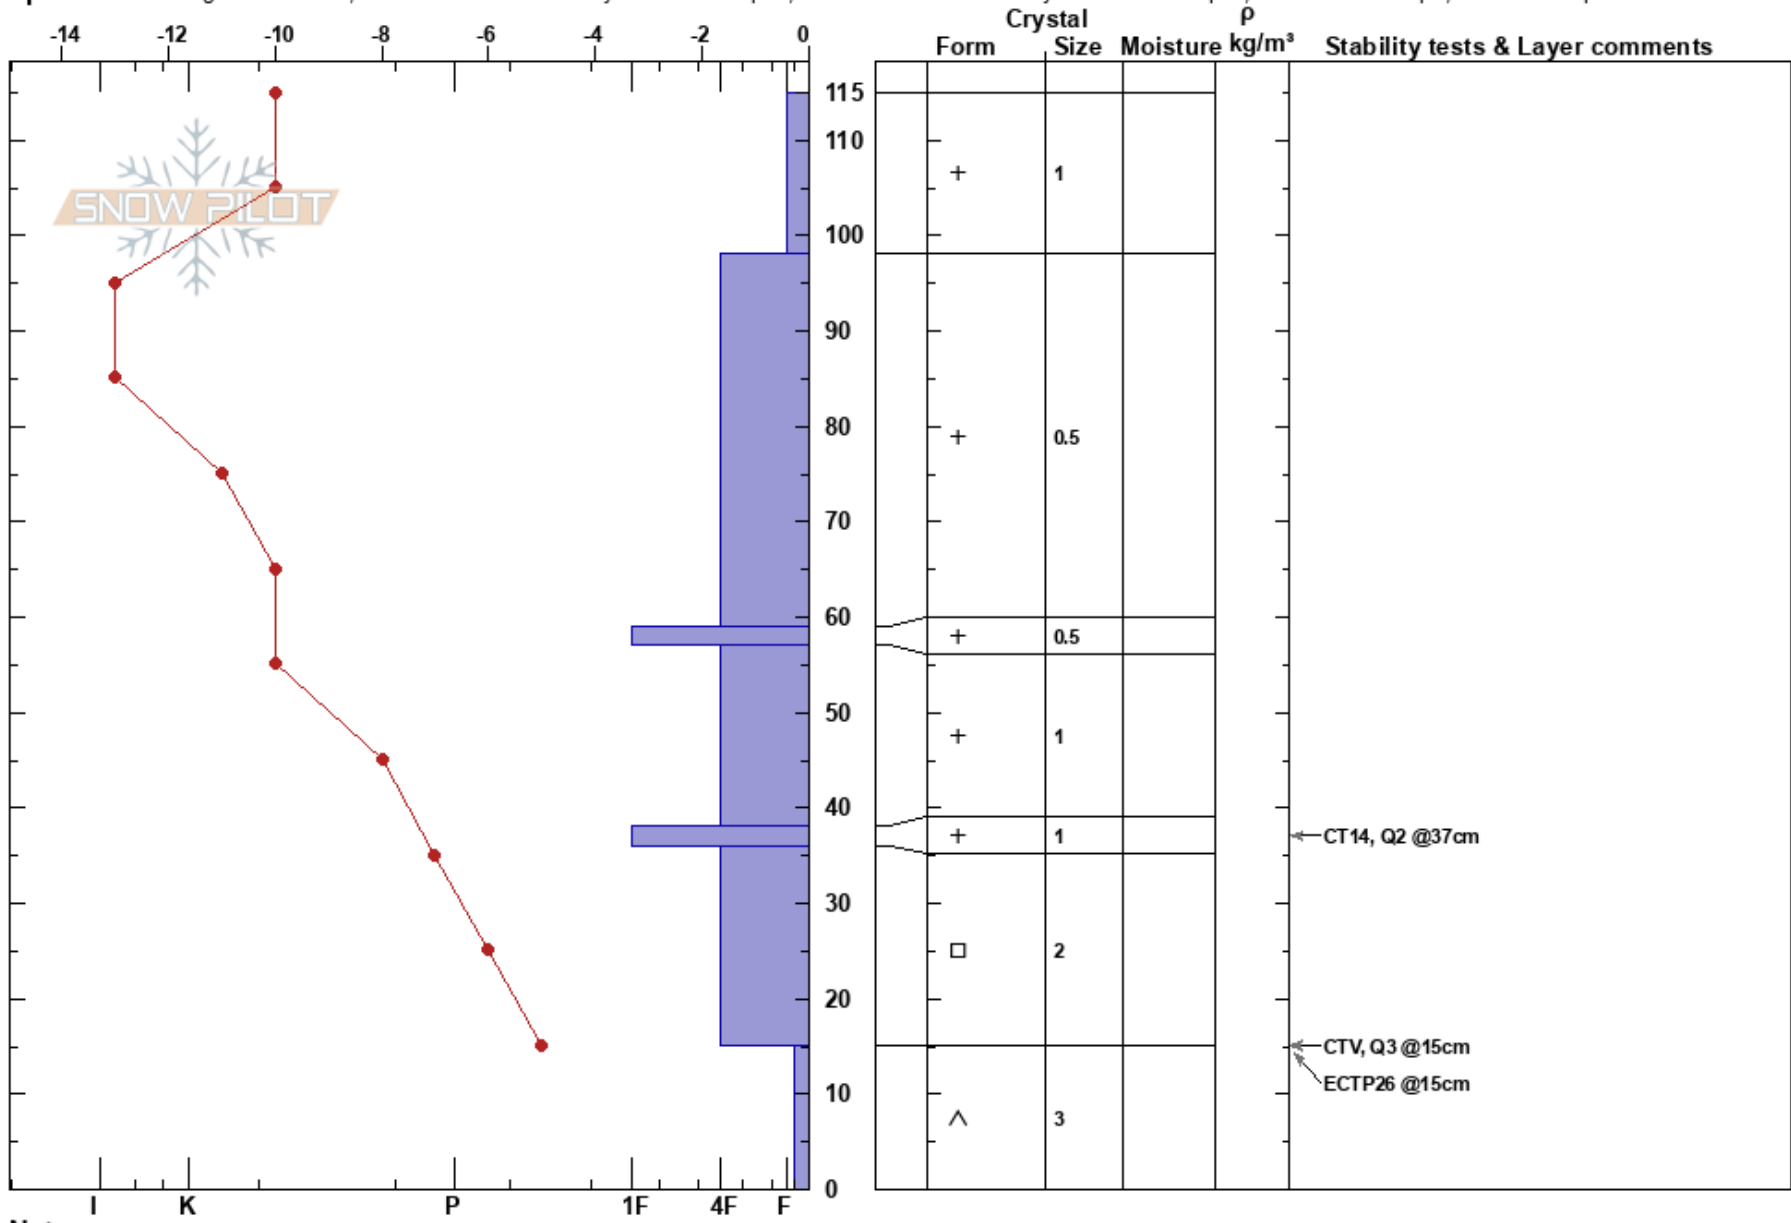

winter park snowpit  
 Front Range  
 CO  
 Elevation: 11610 ft  
 Aspect: NE

annie weinmann  
 01/03/2025 - 11:00am  
 Co-ord: 39.85119N, -105.77891W  
 Slope Angle: 15°  
 Wind Loading: previous

Stability: Fair  
 Air Temperature: 0°C  
 Sky Cover: CLR  
 Precipitation: NO  
 Wind: Calm  
 HS:115  
 PF:12 15-0cm: Problematic layer  
 PS:7

Specifics: Pit dug in a Ski Area; Recent avalanche activity on similar slopes; Recent avalanche activity on different slopes; Ski tracks on slope; We skied slope

Notes: