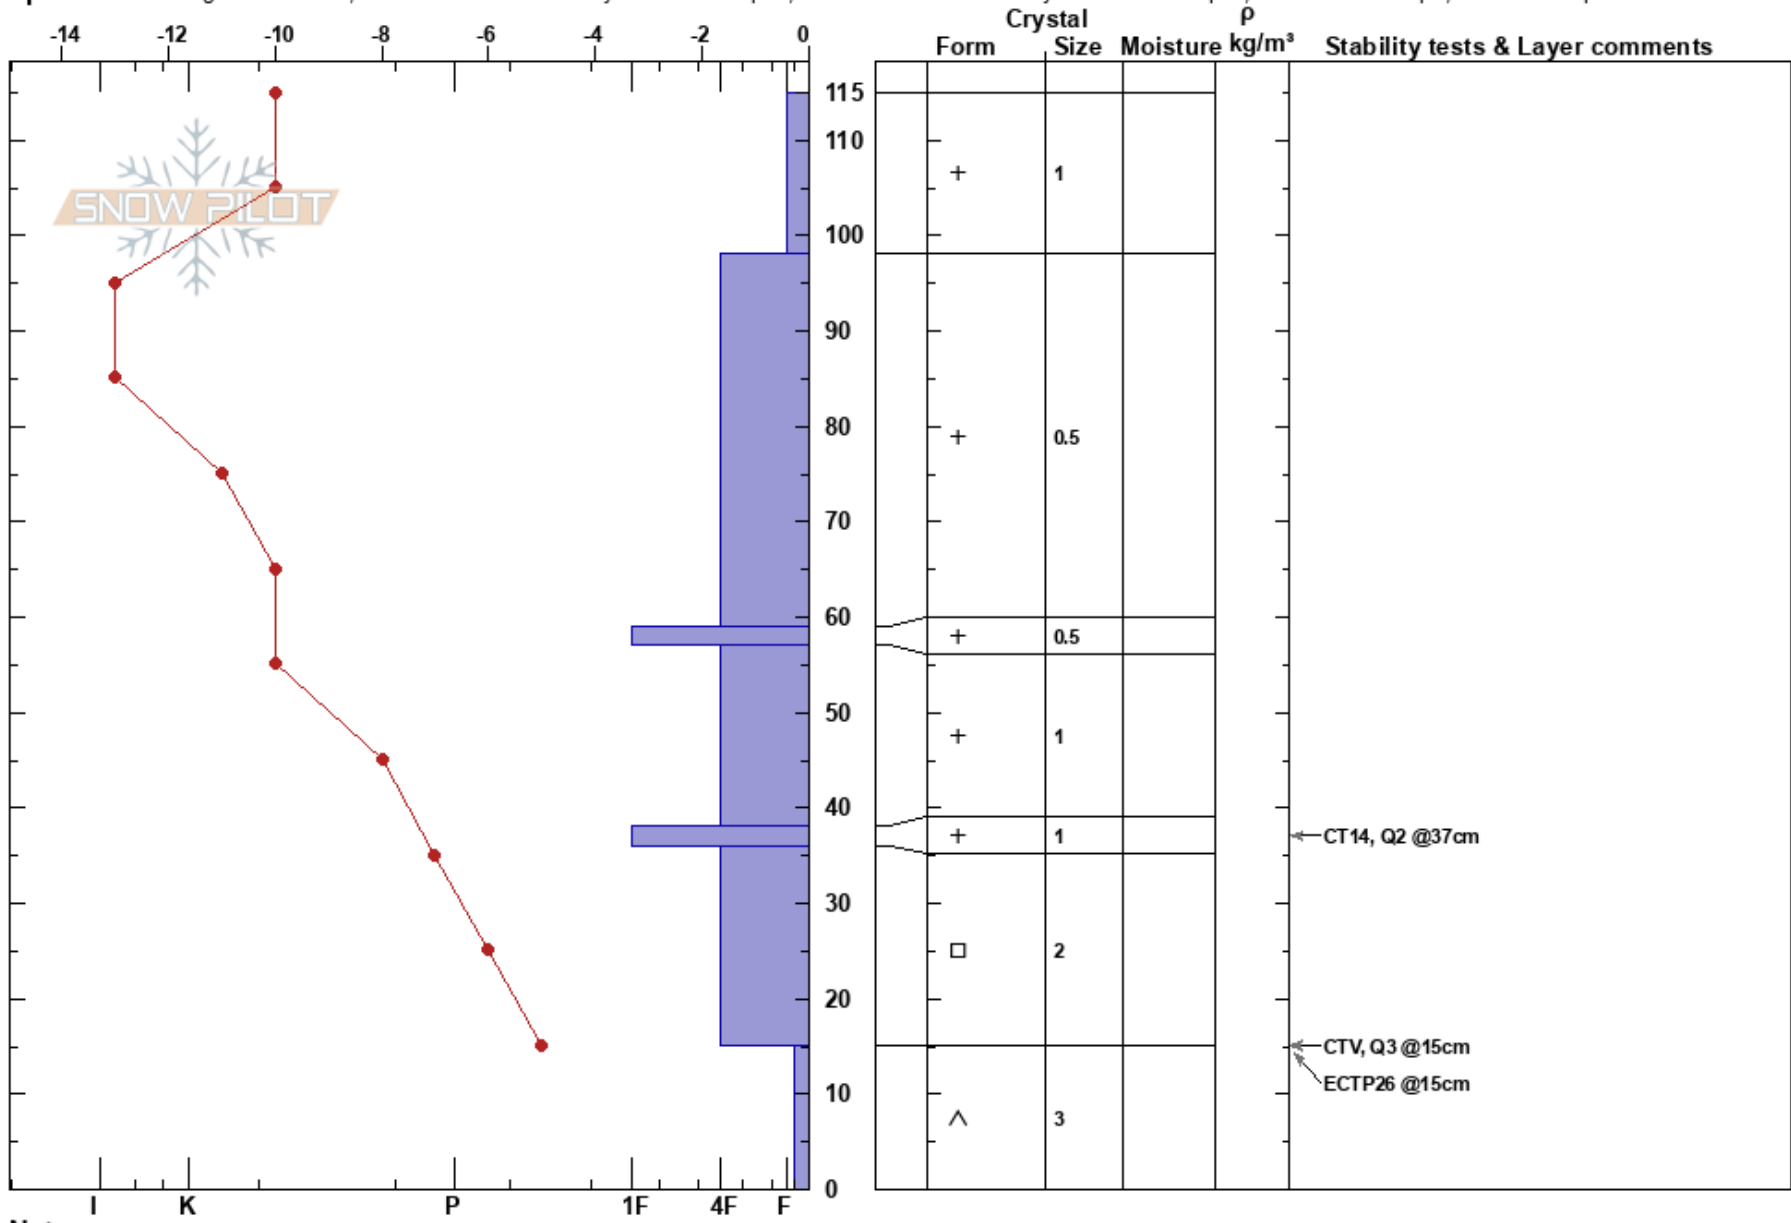

winter park snowpit
 Front Range
 CO
 Elevation: 11610 ft
 Aspect: NE

annie weinmann
 01/03/2025 - 11:00am
 Co-ord: 39.85119N, -105.77891W
 Slope Angle: 15°
 Wind Loading: previous

Stability: Fair
 Air Temperature: 0°C
 Sky Cover: CLR
 Precipitation: NO
 Wind: Calm
 HS:115
 PF:12 15-0cm: Problematic layer
 PS:7

Specifics: Pit dug in a Ski Area; Recent avalanche activity on similar slopes; Recent avalanche activity on different slopes; Ski tracks on slope; We skied slope

Notes: