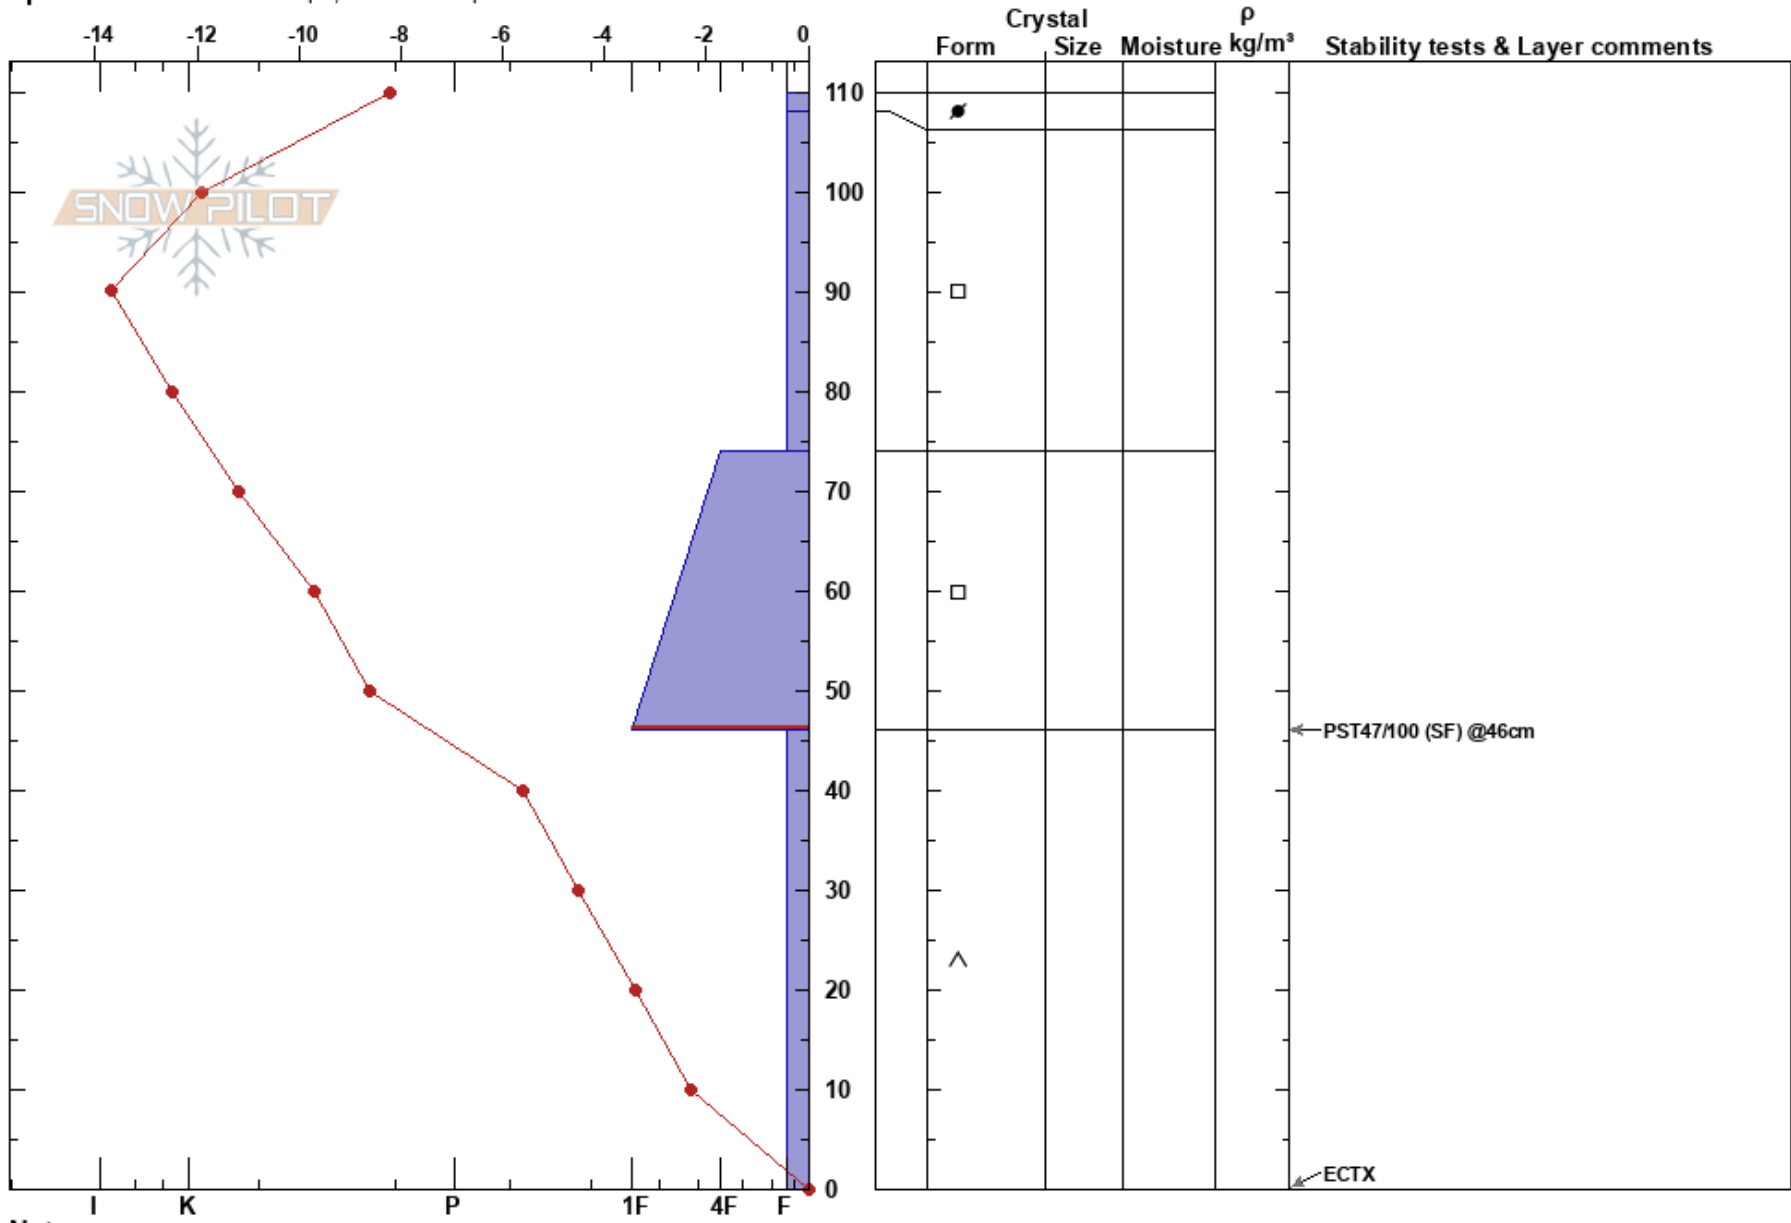

Mt Arkansas Glades  
 Mosquito Range  
 CO  
 Elevation: 11740 ft  
 Aspect: E  
 Specifics: Ski tracks on slope; We skied slope

Sasha Strzeszkowski  
 01/24/2025 - 12:00pm  
 Co-ord: 39.35040N, -106.17770W  
 Slope Angle: 16°  
 Wind Loading: yes

Stability: Good  
 Air Temperature: -6.8°C  
 Sky Cover: OVC  
 Precipitation: NO  
 Wind: NW Light Breeze  
 HS:110  
 PF:110 74-46cm:Problematic layer  
 PS: 10

Notes: