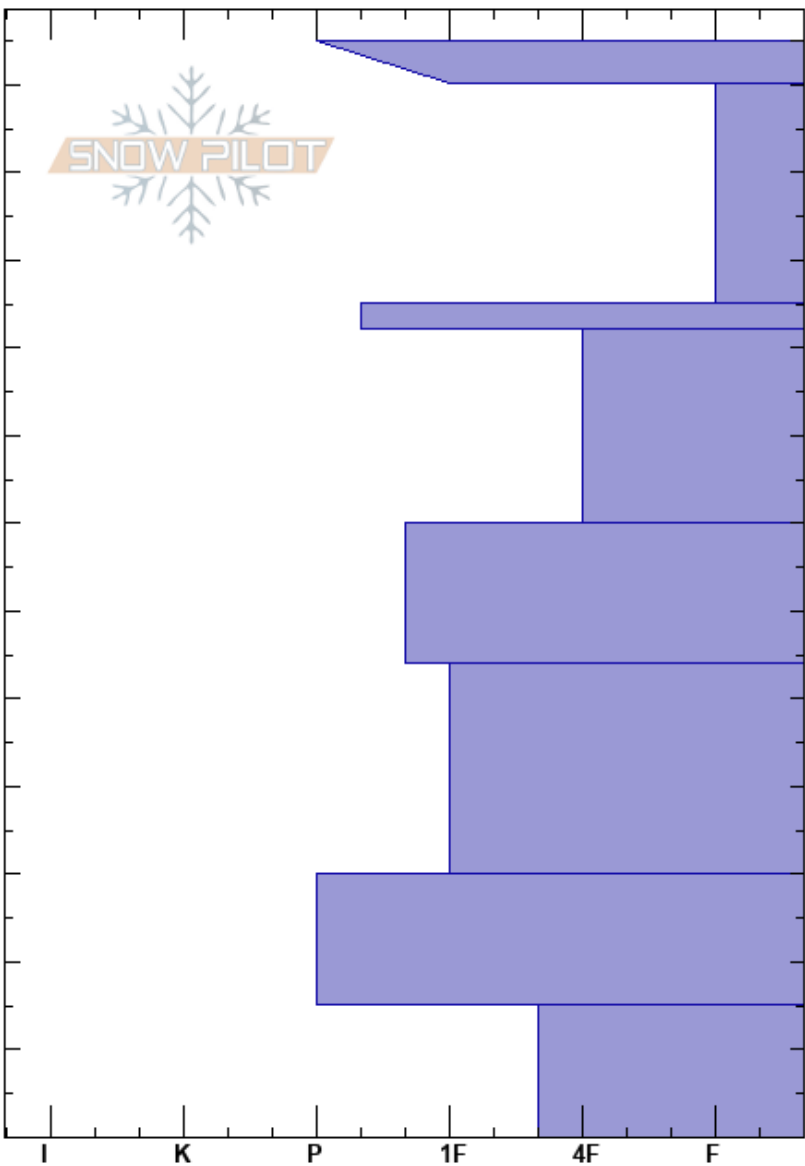

South Bowl
Teton Range
WY
Elevation: 2923 m
Aspect: S
Specifics: Ski tracks on slope; We skied slope

Daniel Nagy
01/30/2025 - 9:15am
Co-ord: 43.77463N, -110.93155W
Slope Angle: 35°
Wind Loading: previous

Stability: Good
Air Temperature: 3°C
Sky Cover: CLR
Precipitation: NO
Wind: SW Light Breeze

HS:125
PF:48
Layer Notes:

Depth (cm)	Crystal Form	Crystal Size	Moisture	ρ kg/m ³	Stability tests & Layer comments
125	⊙ ⊙				
120	⊙ ⊙				← CT1, Q3 @120cm
110	● (●)	0.5-1			
100					
90	⊙ ⊙				
80	●	1			
70					← CT26, Q3 @70cm
60	●	1			
50					
40	⊖ (□)	0.5-1 (1)			
30	⊖	1			
20					
10	□ (∧)	2(2)			CT28, Q3 @0cm ECTX
0					