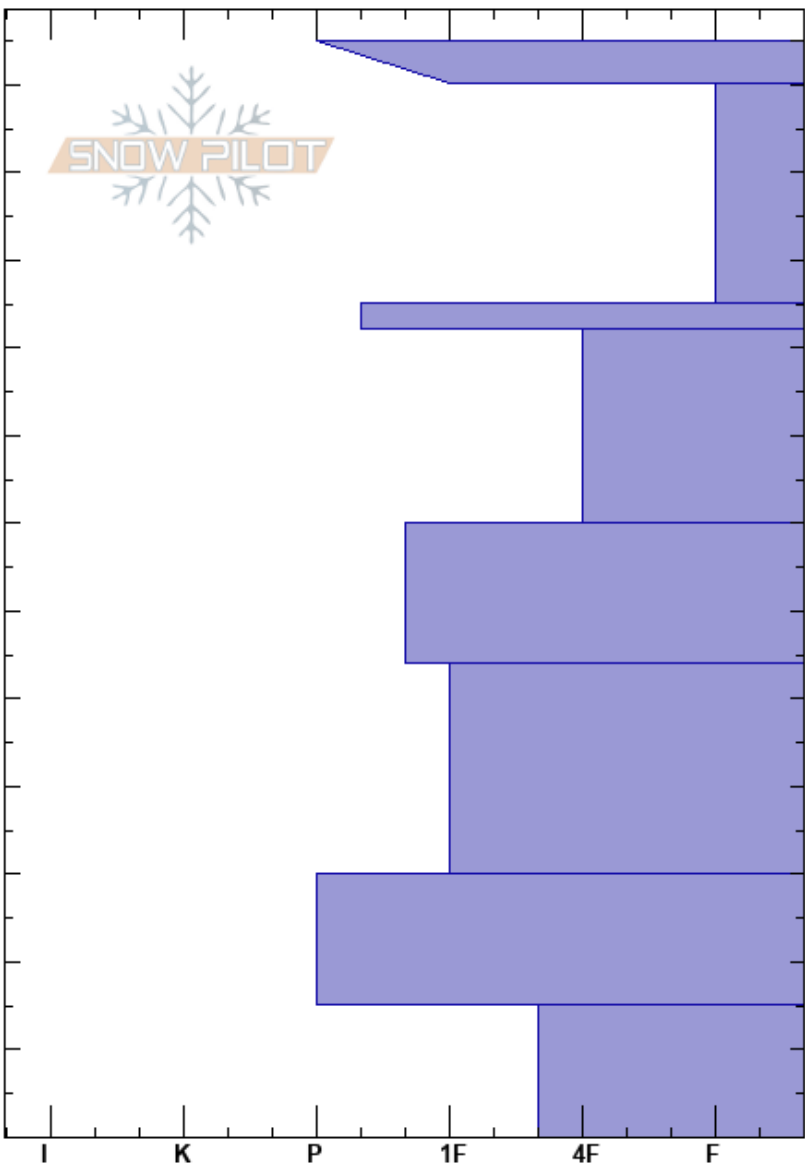

South Bowl  
Teton Range  
WY  
Elevation: 2923 m  
Aspect: S  
Specifics: Ski tracks on slope; We skied slope

Daniel Nagy  
01/30/2025 - 9:15am  
Co-ord: 43.77463N, -110.93155W  
Slope Angle: 35°  
Wind Loading: previous

Stability: Good  
Air Temperature: 3°C  
Sky Cover: CLR  
Precipitation: NO  
Wind: SW Light Breeze

HS:125  
PF:48  
Layer Notes:

Depth (cm)	Crystal		Moisture	$\rho$ kg/m <sup>3</sup>	Stability tests & Layer comments
	Form	Size			
125	⊙ ⊙				
120	⊙ ⊙				← CT1, Q3 @120cm
110	● (●)	0.5-1			
100					
90	⊙ ⊙				
80	●	1			
70					← CT26, Q3 @70cm
60	●	1			
50					
40	⊖ (□)	0.5-1 (1)			
30	⊖	1			
20					
10	□ (∧)	2(2)			CT28, Q3 @0cm ECTX
0					