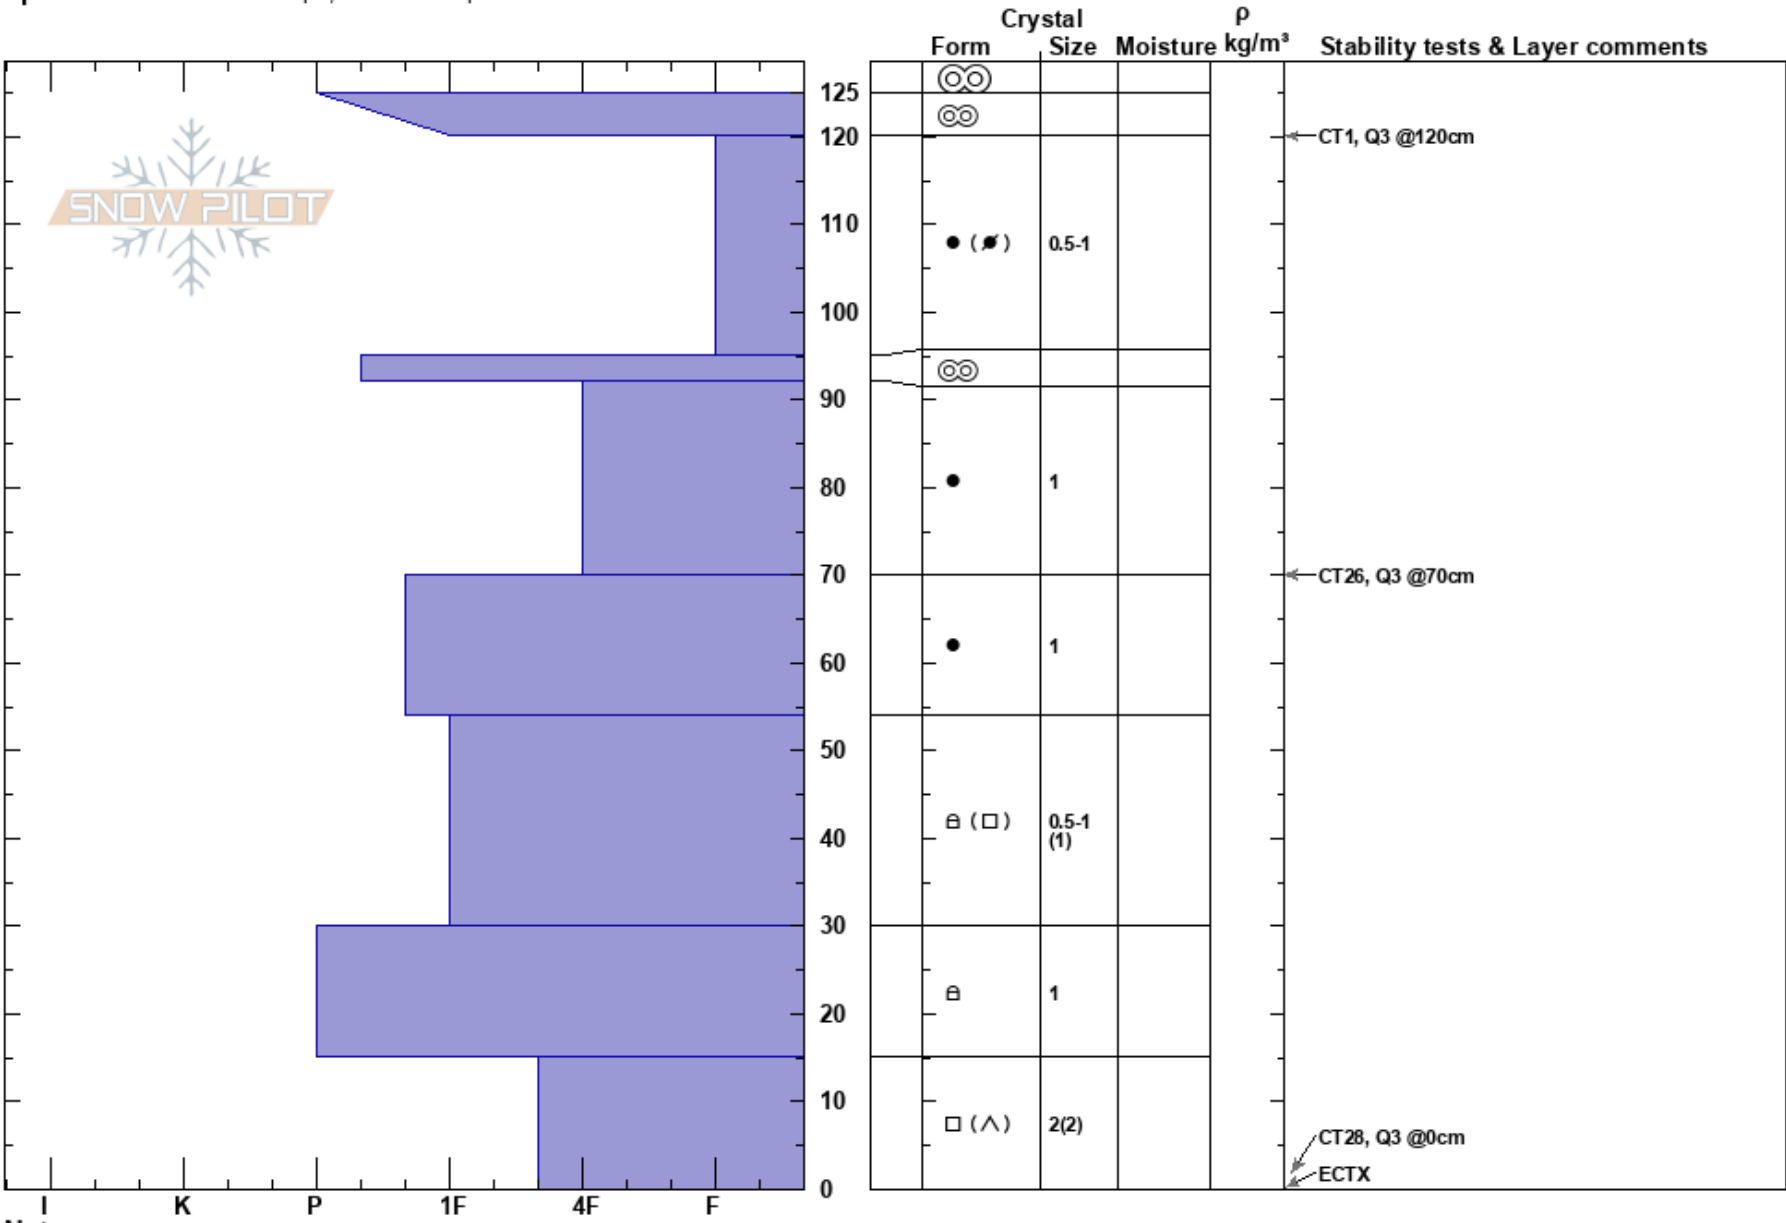

South Bowl  
Teton Range  
WY  
Elevation: 2923 m  
Aspect: S  
Specifics: Ski tracks on slope; We skied slope

Daniel Nagy  
01/30/2025 - 9:15am  
Co-ord: 43.77463N, -110.93155W  
Slope Angle: 35°  
Wind Loading: previous

Stability: Good  
Air Temperature: 3°C  
Sky Cover: CLR  
Precipitation: NO  
Wind: SW Light Breeze

HS:125  
PF:48  
Layer Notes:

Notes: