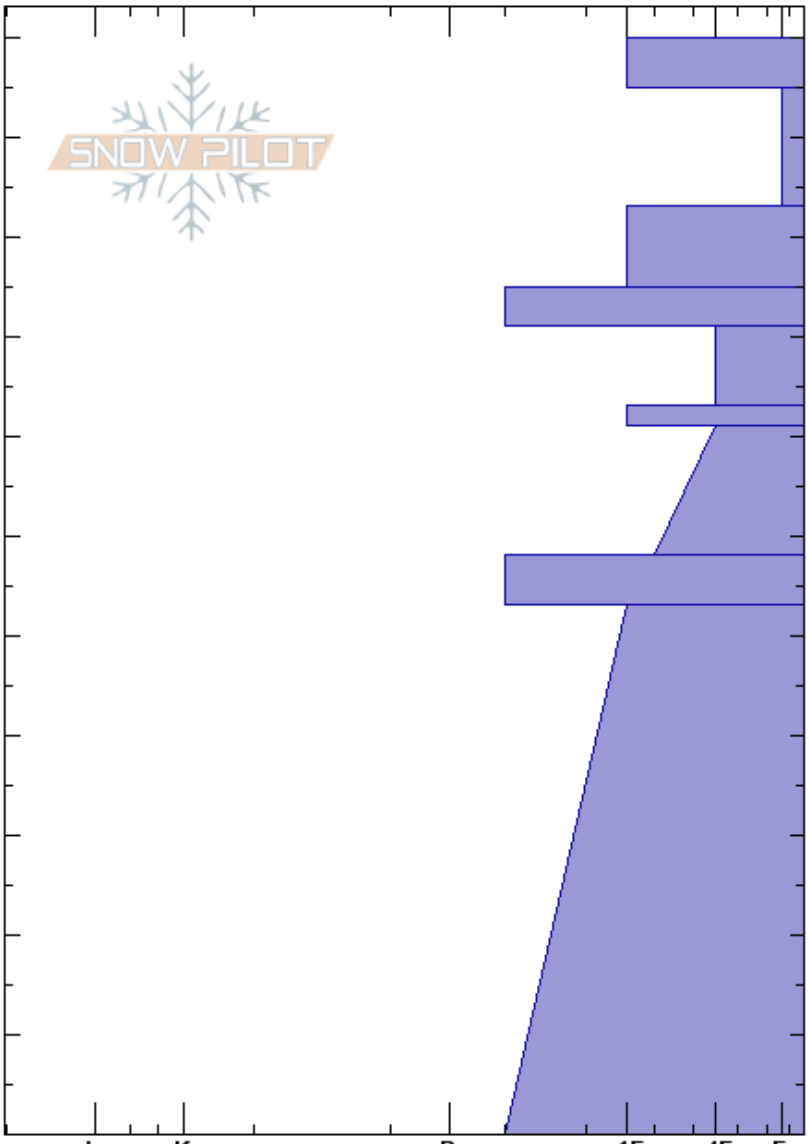

Pikes Pk NE  
 Pikes Peak  
 CO  
 Elevation: 11700 ft  
 Aspect: 52°  
 Specifics:

Rich Rogers  
 01/29/2025 - 11:30am  
 Co-ord: 13S 494466W 4303317N  
 Slope Angle: 10°  
 Wind Loading:

Stability:  
 Air Temperature: -3°C  
 Sky Cover: BKN  
 Precipitation: NO  
 Wind: SE Moderate

HS:110  
 PF:18 105-93cm:Problematic layer  
 PS:5

Height (cm)	Crystal		Moisture	$\rho$ kg/m <sup>3</sup>	Stability tests & Layer comments
	Form	Size			
110	☐	0.5			
105	●	0.5	D		
100	/	1	D		← ECTP10 @100cm
95	☐	2	D		
90	☐	2	D		
85	☐	2	D		← ECTN22 @80cm
80	☐	2	D		
75	☐	3	D		← ECTN25 @70cm
70	^	3	D		
65	^	3	D		
60					
55					
50					
40					
30	^	3-5	D		
20					
10					
0					← ECTX