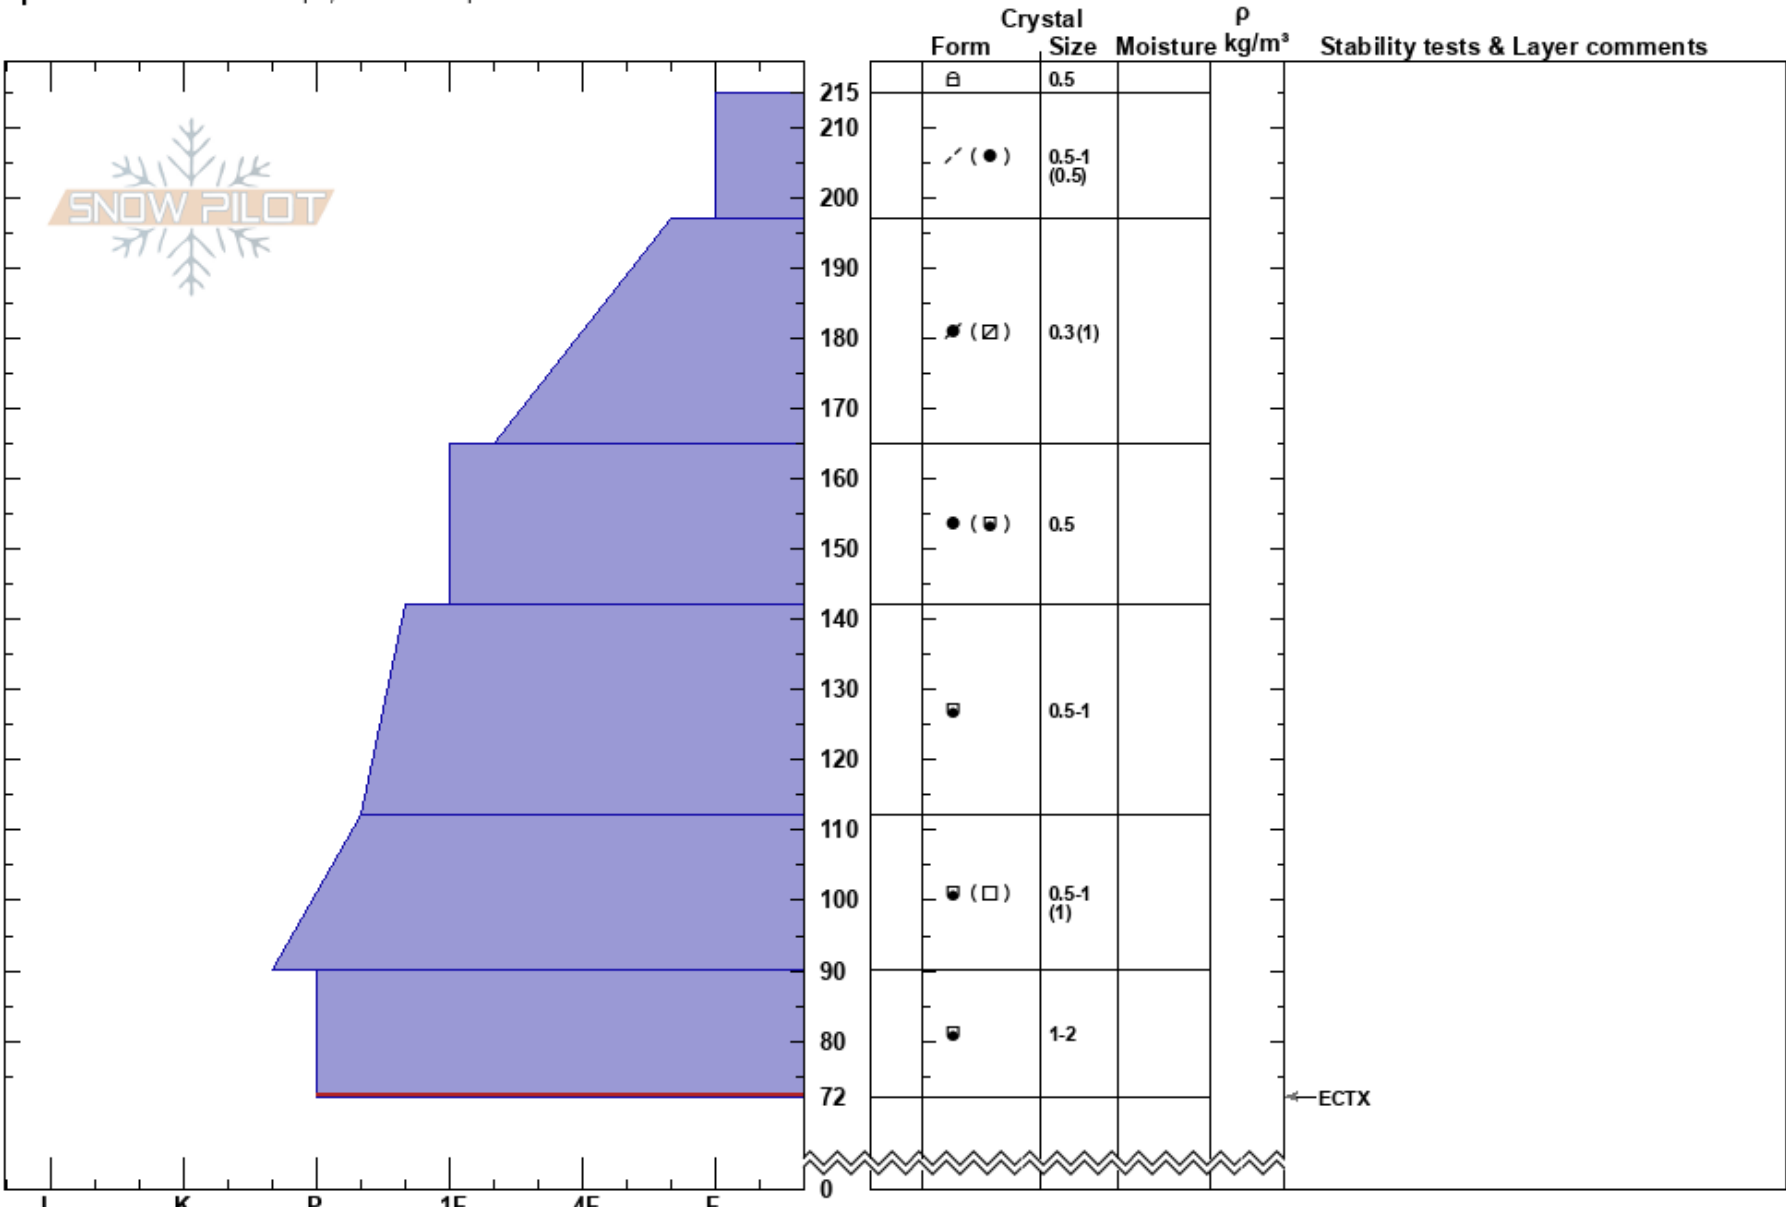

Hollywood/Scotty's
 Teton Range
 WY
Elevation: 2883 m
Aspect: NE
Specifics: Ski tracks on slope; We skied slope

Daniel Nagy
 01/29/2025 - 2:20pm
Co-ord: 43.78115N, -110.92537W
Slope Angle: 28°
Wind Loading: previous

Stability: Good
Air Temperature: 1°C
Sky Cover: CLR
Precipitation: NO
Wind: NE Calm

HS:215
Layer Notes:
 90-72cm: Problematic layer

Notes: