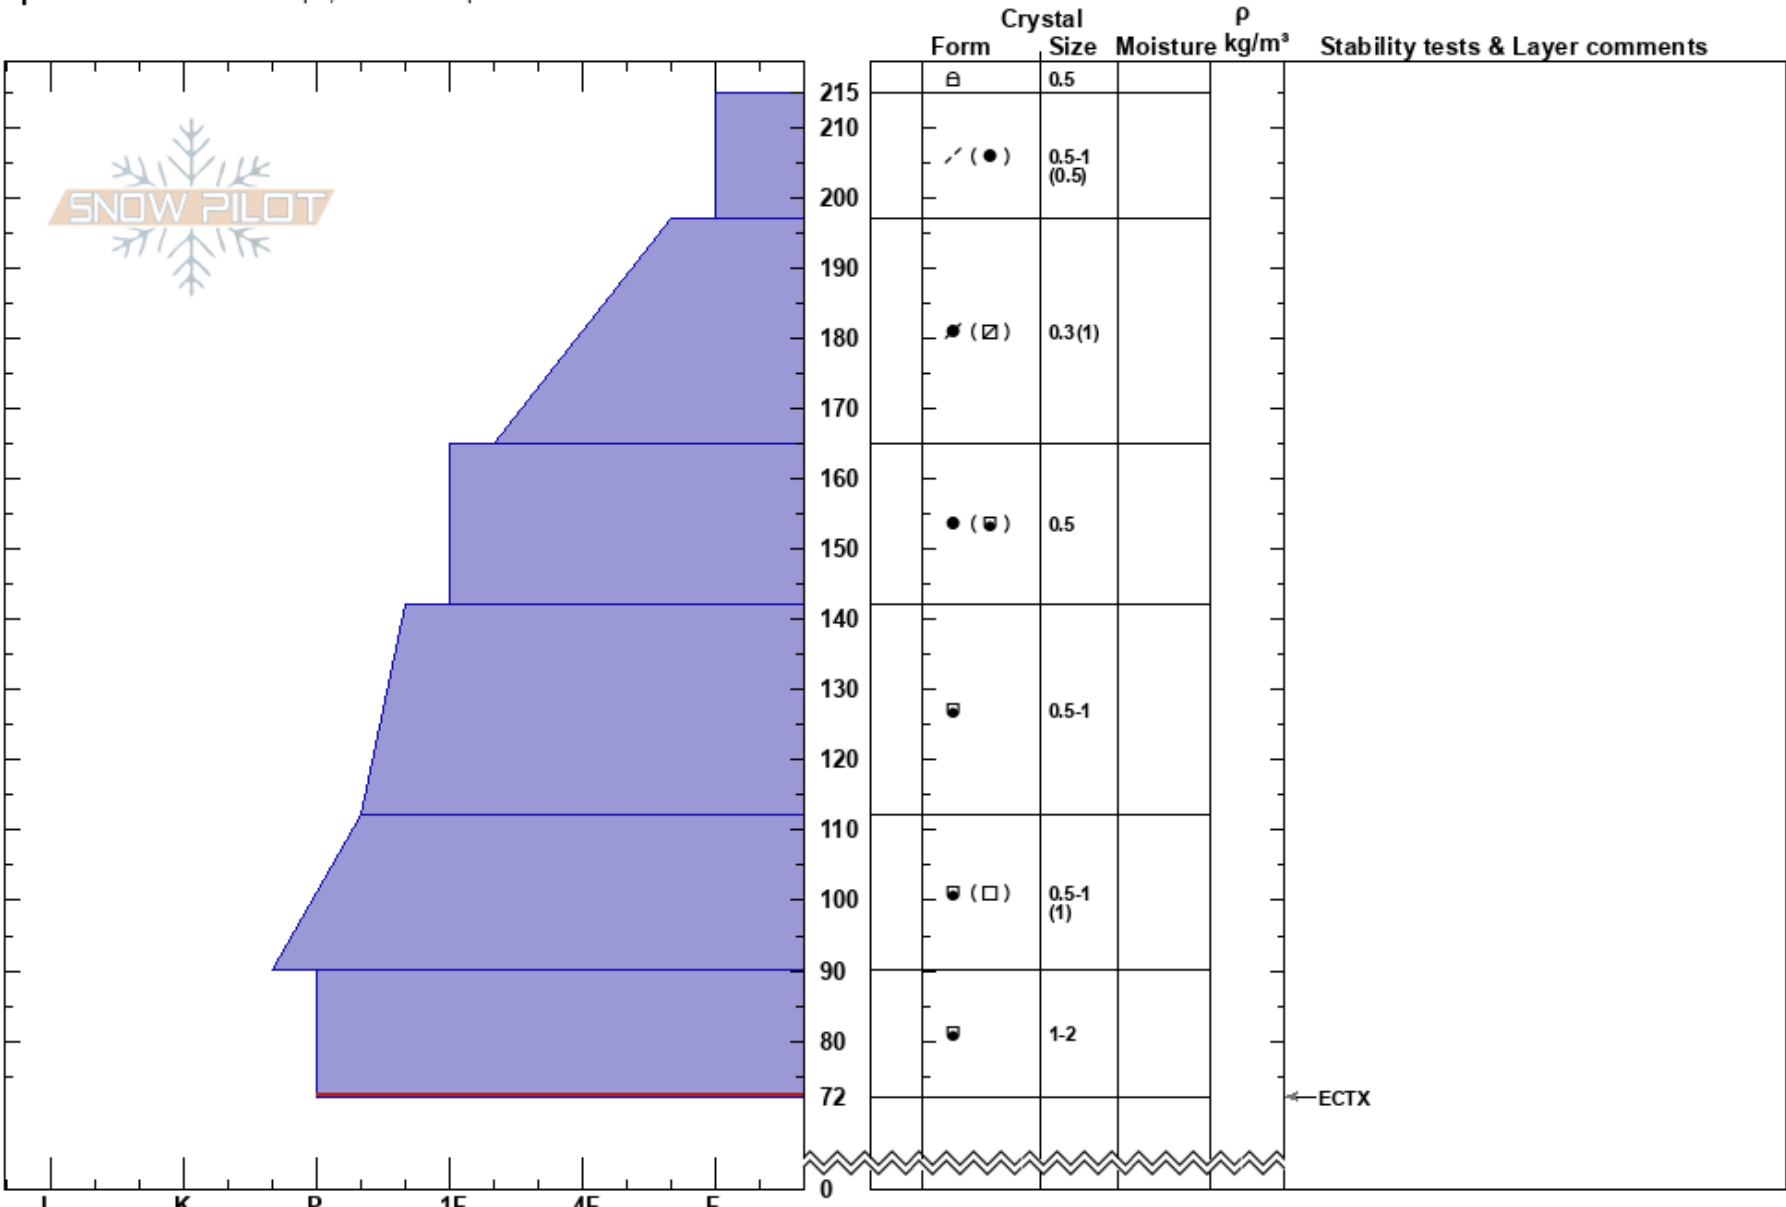

Hollywood/Scotty's
Teton Range
WY
Elevation: 2883 m
Aspect: NE
Specifics: Ski tracks on slope; We skied slope

Daniel Nagy
01/29/2025 - 2:20pm
Co-ord: 43.78115N, -110.92537W
Slope Angle: 28°
Wind Loading: previous

Stability: Good
Air Temperature: 1°C
Sky Cover: CLR
Precipitation: NO
Wind: NE Calm

HS:215
90-72cm: Problematic layer

Notes: