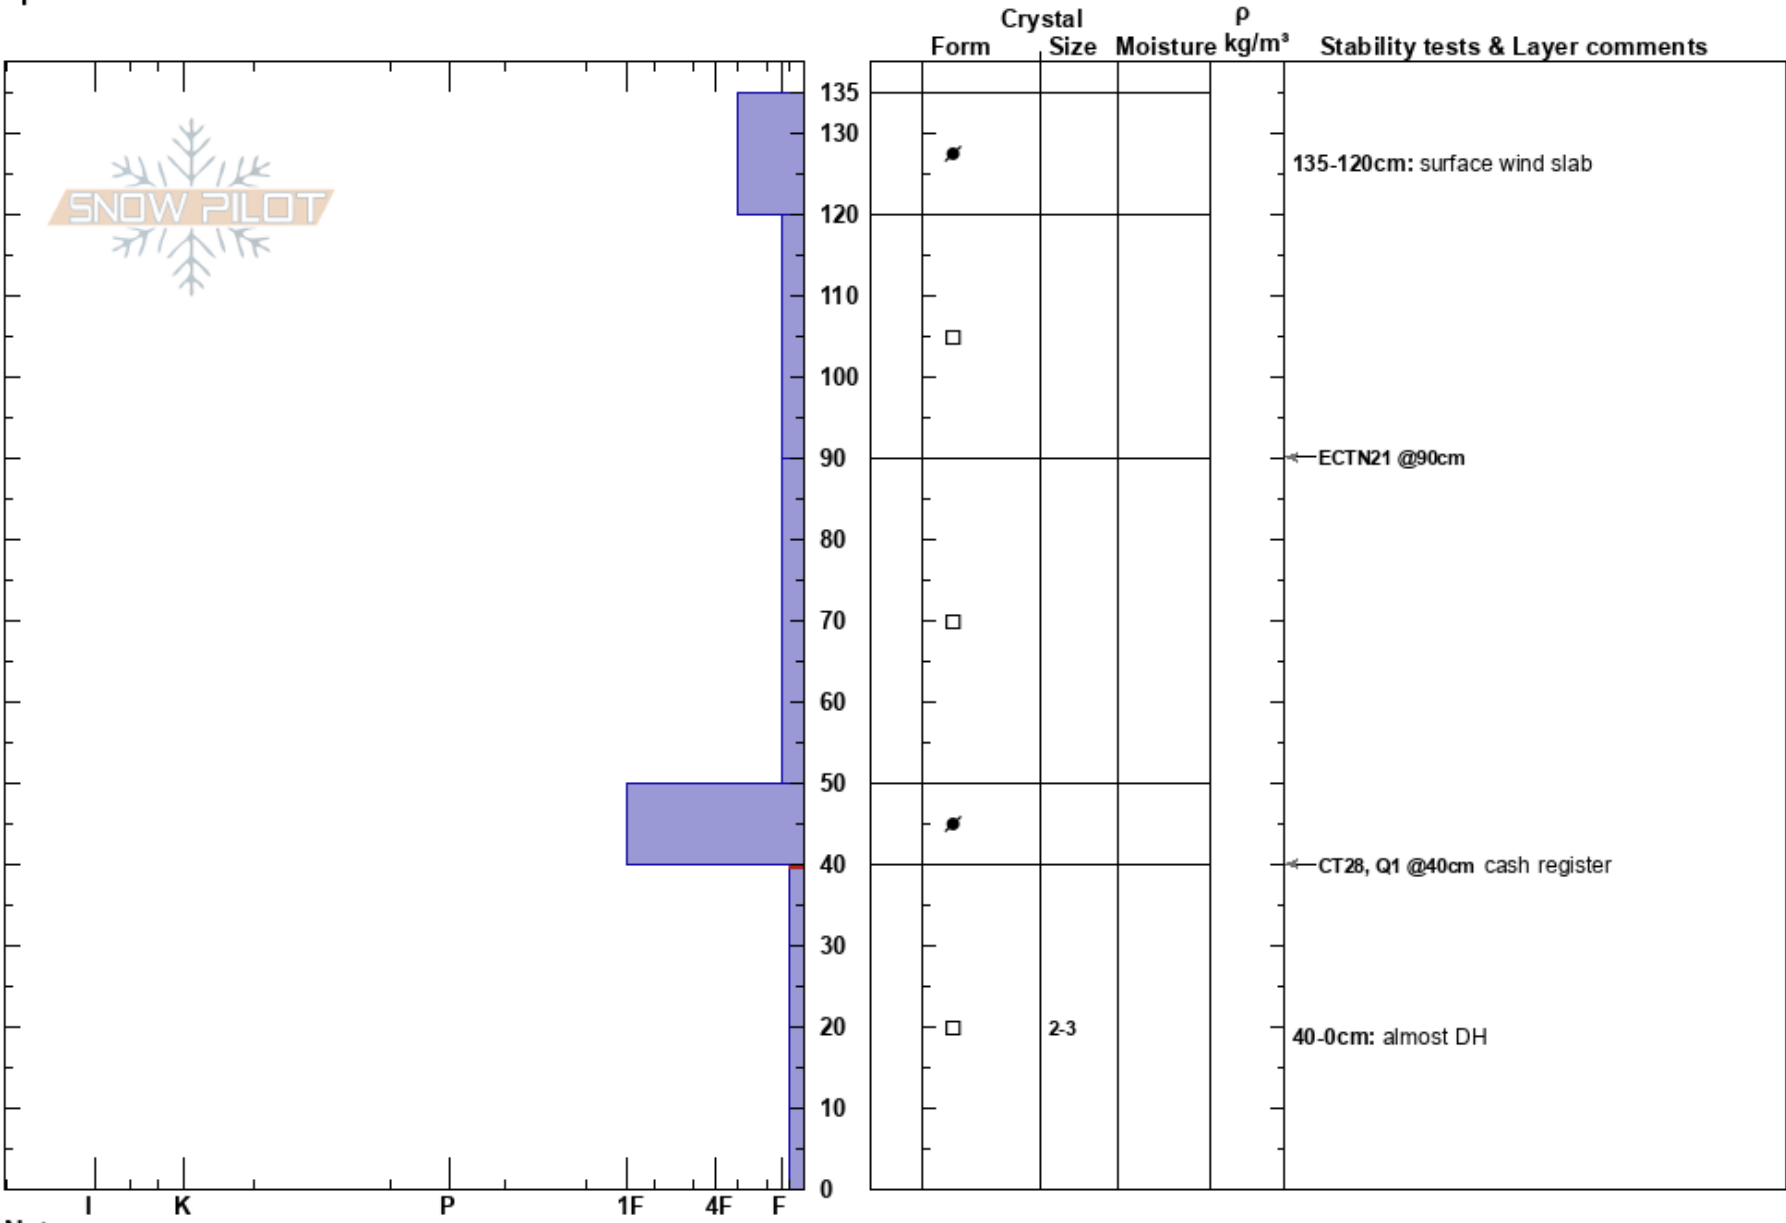

E Ridge Star Peak
 San Juan Range
 CO
Elevation: 11000 ft
Aspect: NE
Specifics:

Chris Dickson
 01/29/2025 - 12:00pm
Co-ord: 12S 756696E 4141989N
Slope Angle: 30°
Wind Loading: previous

Stability:
Air Temperature:
Sky Cover: OVC
Precipitation: S2
Wind: S Moderate

HS: 135
Layer Notes:
 135-120cm: surface wind slab
 40-0cm: almost DH
 40-0cm: Problematic layer

Notes: