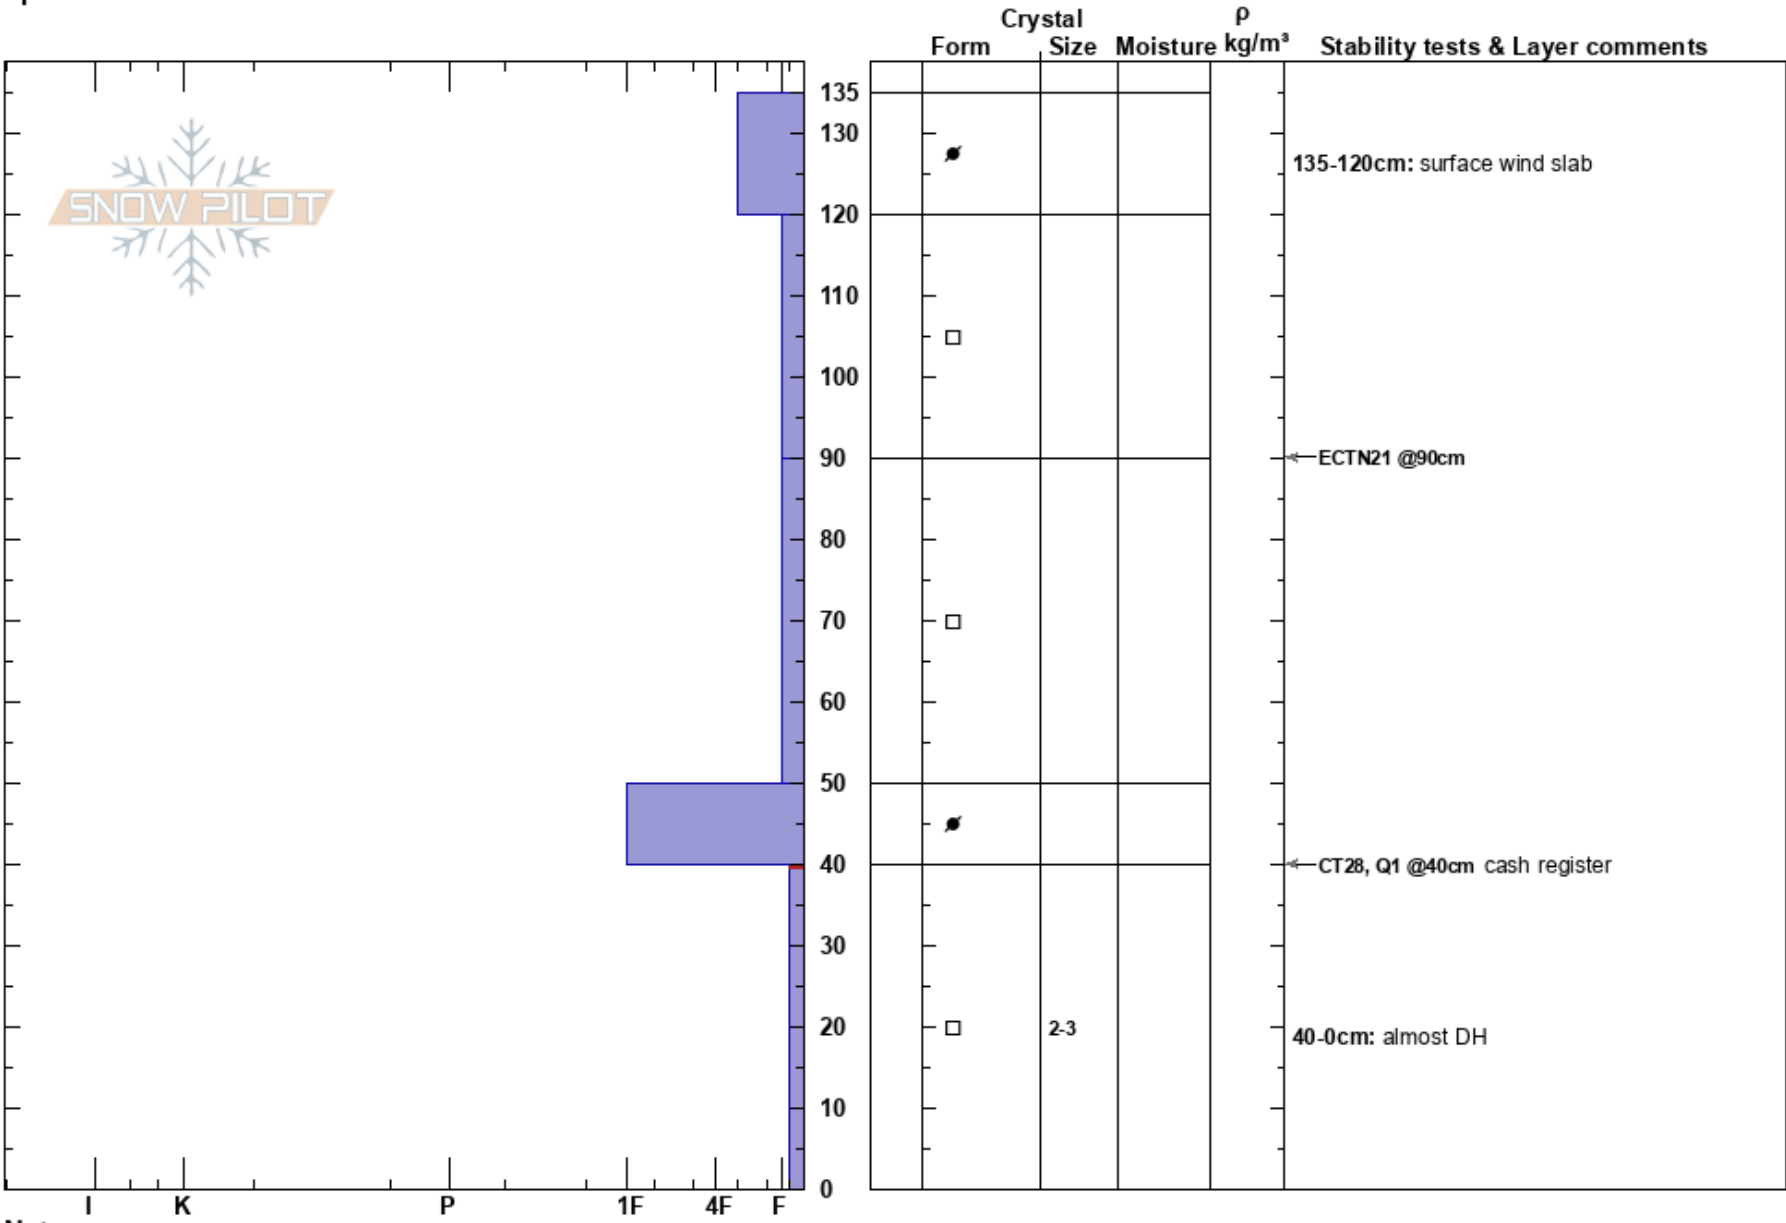

E Ridge Star Peak  
 San Juan Range  
 CO  
**Elevation:** 11000 ft  
**Aspect:** NE  
**Specifics:**

Chris Dickson  
 01/29/2025 - 12:00pm  
**Co-ord:** 12S 756696E 4141989N  
**Slope Angle:** 30°  
**Wind Loading:** previous

**Stability:**  
**Air Temperature:**  
**Sky Cover:** OVC  
**Precipitation:** S2  
**Wind:** S Moderate

**HS:** 135  
**Layer Notes:**  
 135-120cm: surface wind slab  
 40-0cm: almost DH  
 40-0cm: Problematic layer