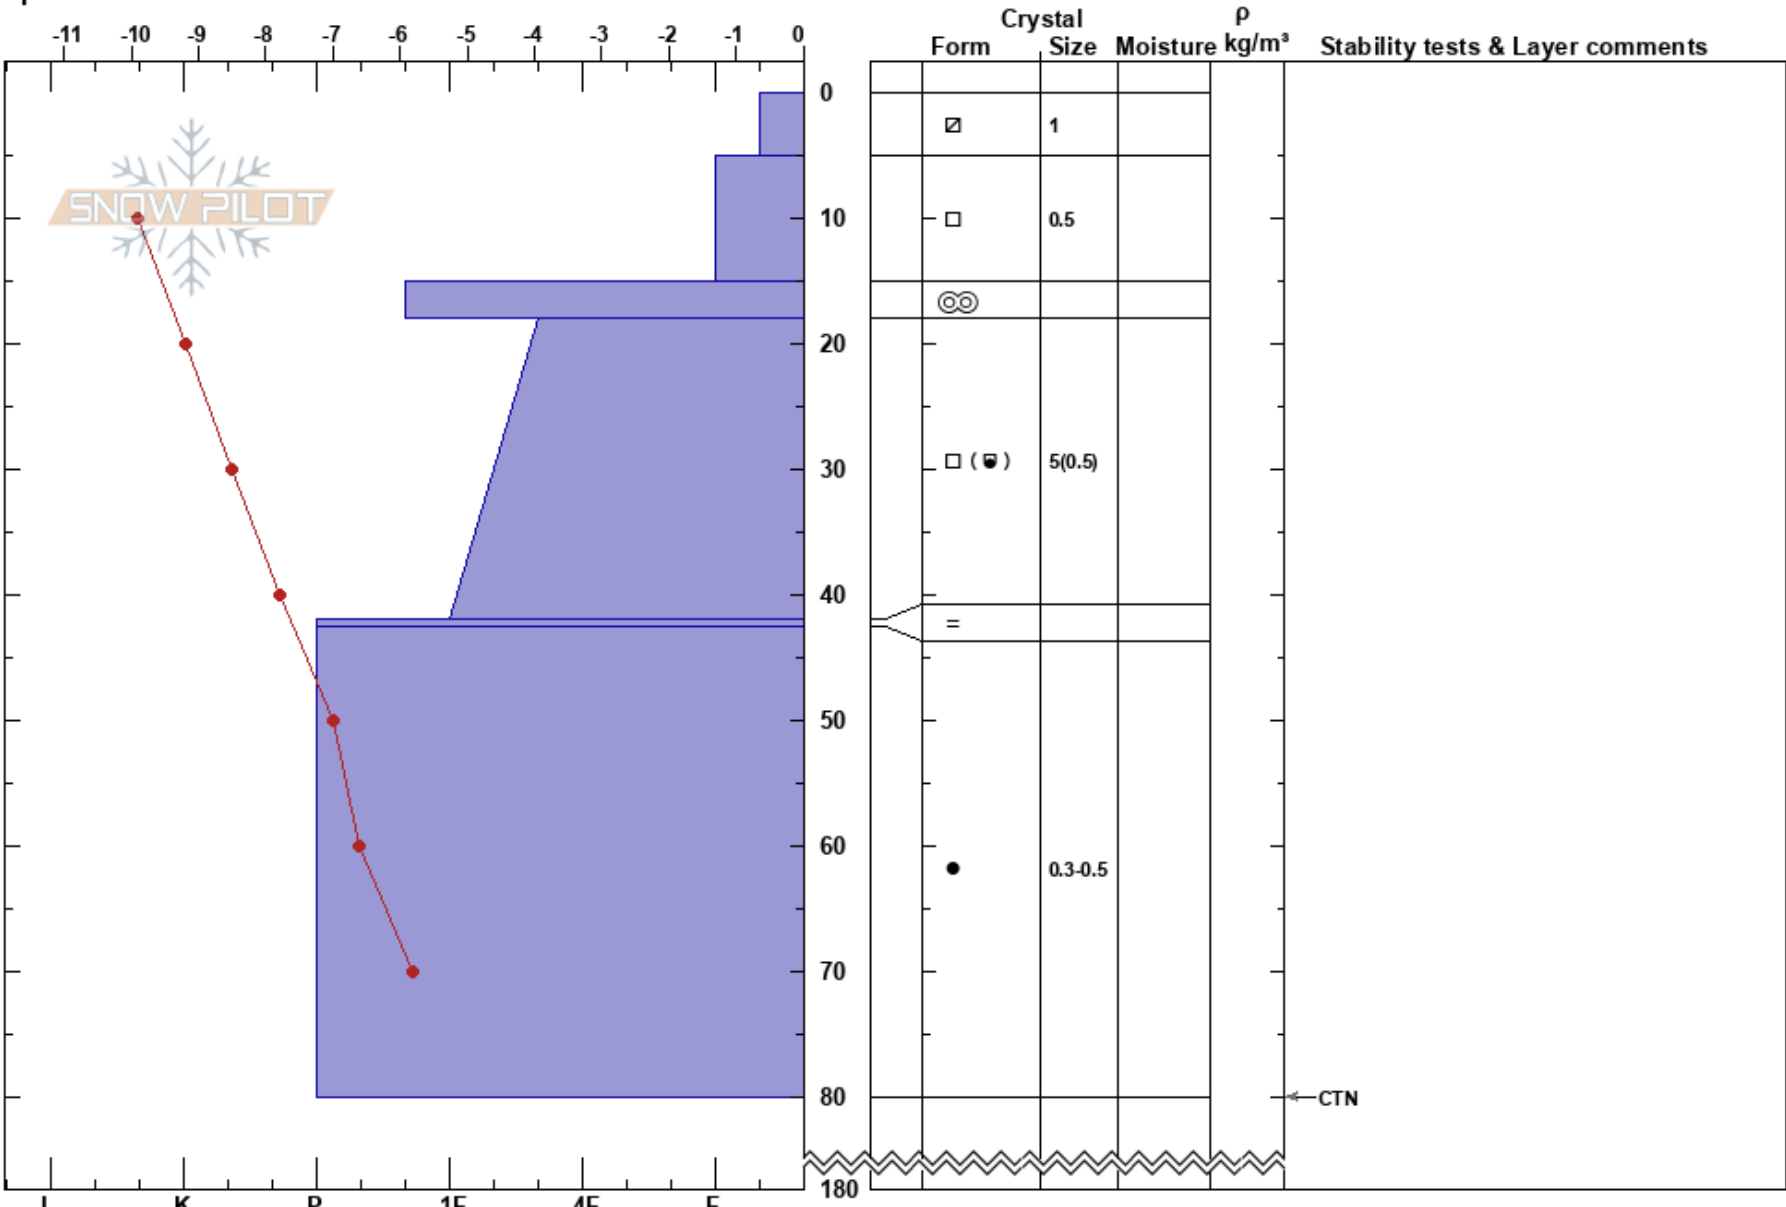

Lakes Lookout 20250129
 Elkhorns
 OR
 Elevation: 8100 ft
 Aspect: W
 Specifics:

Sarah Jakober
 01/29/2025 - 10:00am
 Co-ord: 44.94551N, -118.24574W
 Slope Angle: 26°
 Wind Loading: previous

Stability: Very Good HS:180
 Air Temperature: 3°C PF:15
 Sky Cover: CLR
 Precipitation: NO
 Wind: Calm

Layer Notes:

Notes:

I K P 1F 4F F