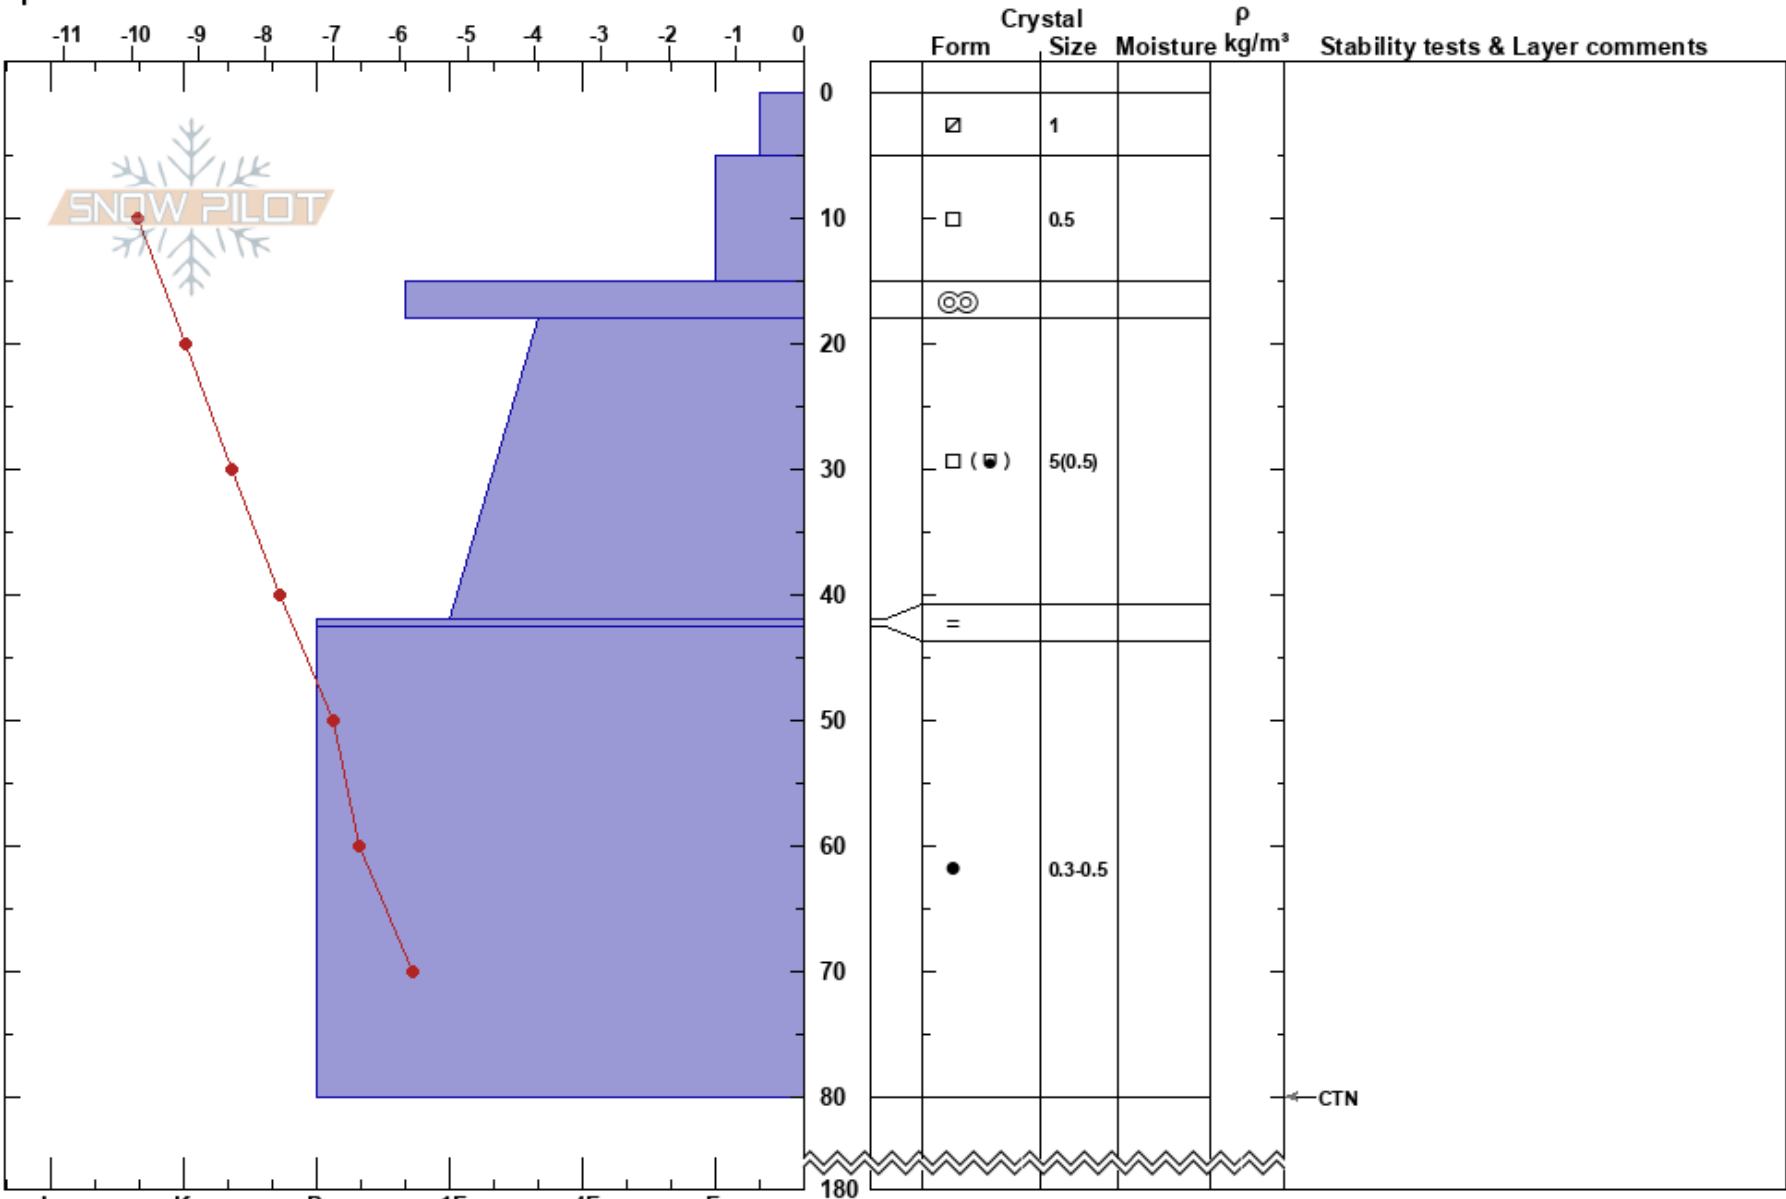

Lakes Lookout 20250129
 Elkhorns
 OR
 Elevation: 8100 ft
 Aspect: W
 Specifics:

Sarah Jakob
 01/29/2025 - 10:00am
 Co-ord: 44.94551N, -118.24574W
 Slope Angle: 26°
 Wind Loading: previous

Stability: Very Good
 Air Temperature: 3°C
 Sky Cover: CLR
 Precipitation: NO
 Wind: Calm

HS:180
 PF:15
 Layer Notes:

Notes: