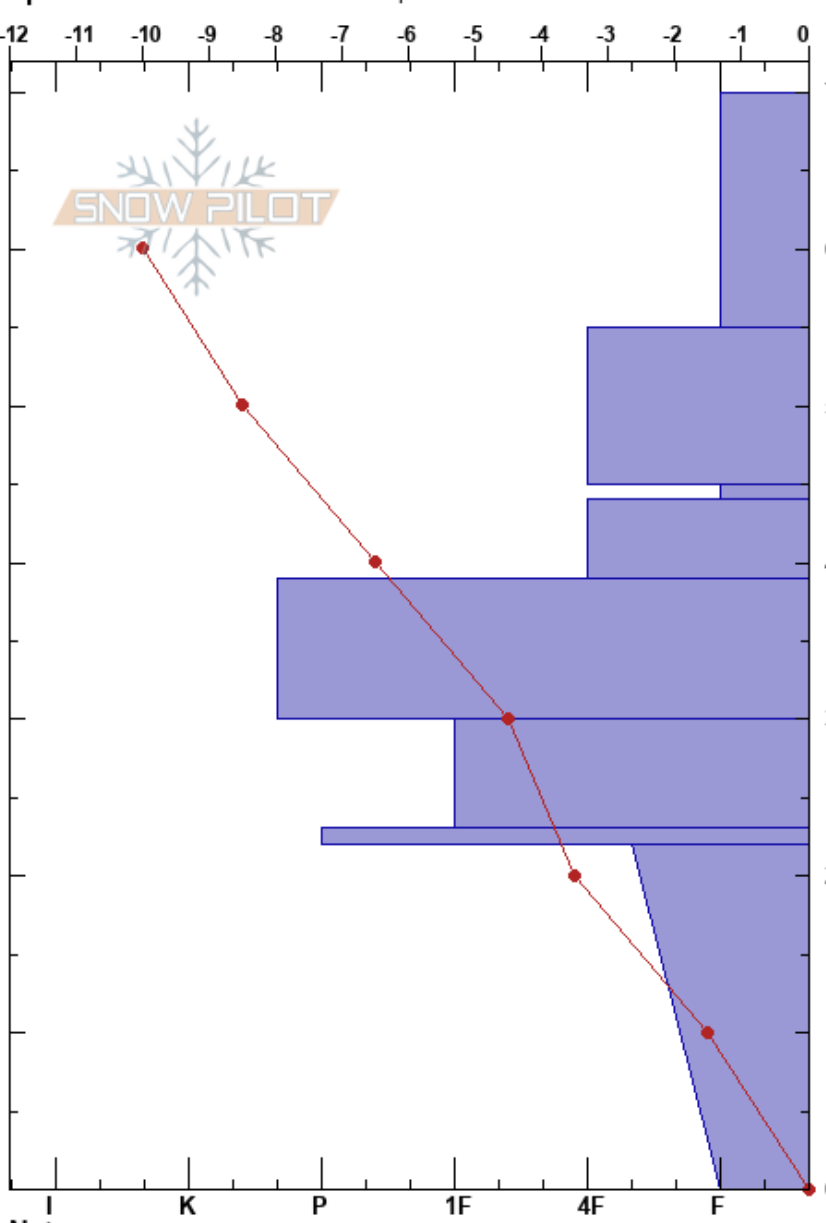

Brushy Fork  
 Bitterroot  
 MT  
 Elevation: 6250 ft  
 Aspect: W  
 Specifics: Snowmobile tracks on slope

Jack Peabody  
 01/29/2025 - 12:00pm  
 Co-ord: 46.63105N, -114.33311W  
 Slope Angle: 25°  
 Wind Loading: no

Stability:  
 Air Temperature: 0°C  
 Sky Cover: CLR  
 Precipitation: NO  
 Wind: Calm

HS:70  
 Layer Notes:  
 45-44cm: Problematic layer  
 22-0cm: basal facets

Form	Crystal		Moisture	$\rho$ kg/m <sup>3</sup>	Stability tests & Layer comments
	Size				
☐					
☐			D		
			D		
☐			D		← CT28, Q2 @45cm SC
			D		
○					
⊖			D		
⊖⊖					← CT30, Q1 @20cm SP
☐	3-5		D		22-0cm: basal facets