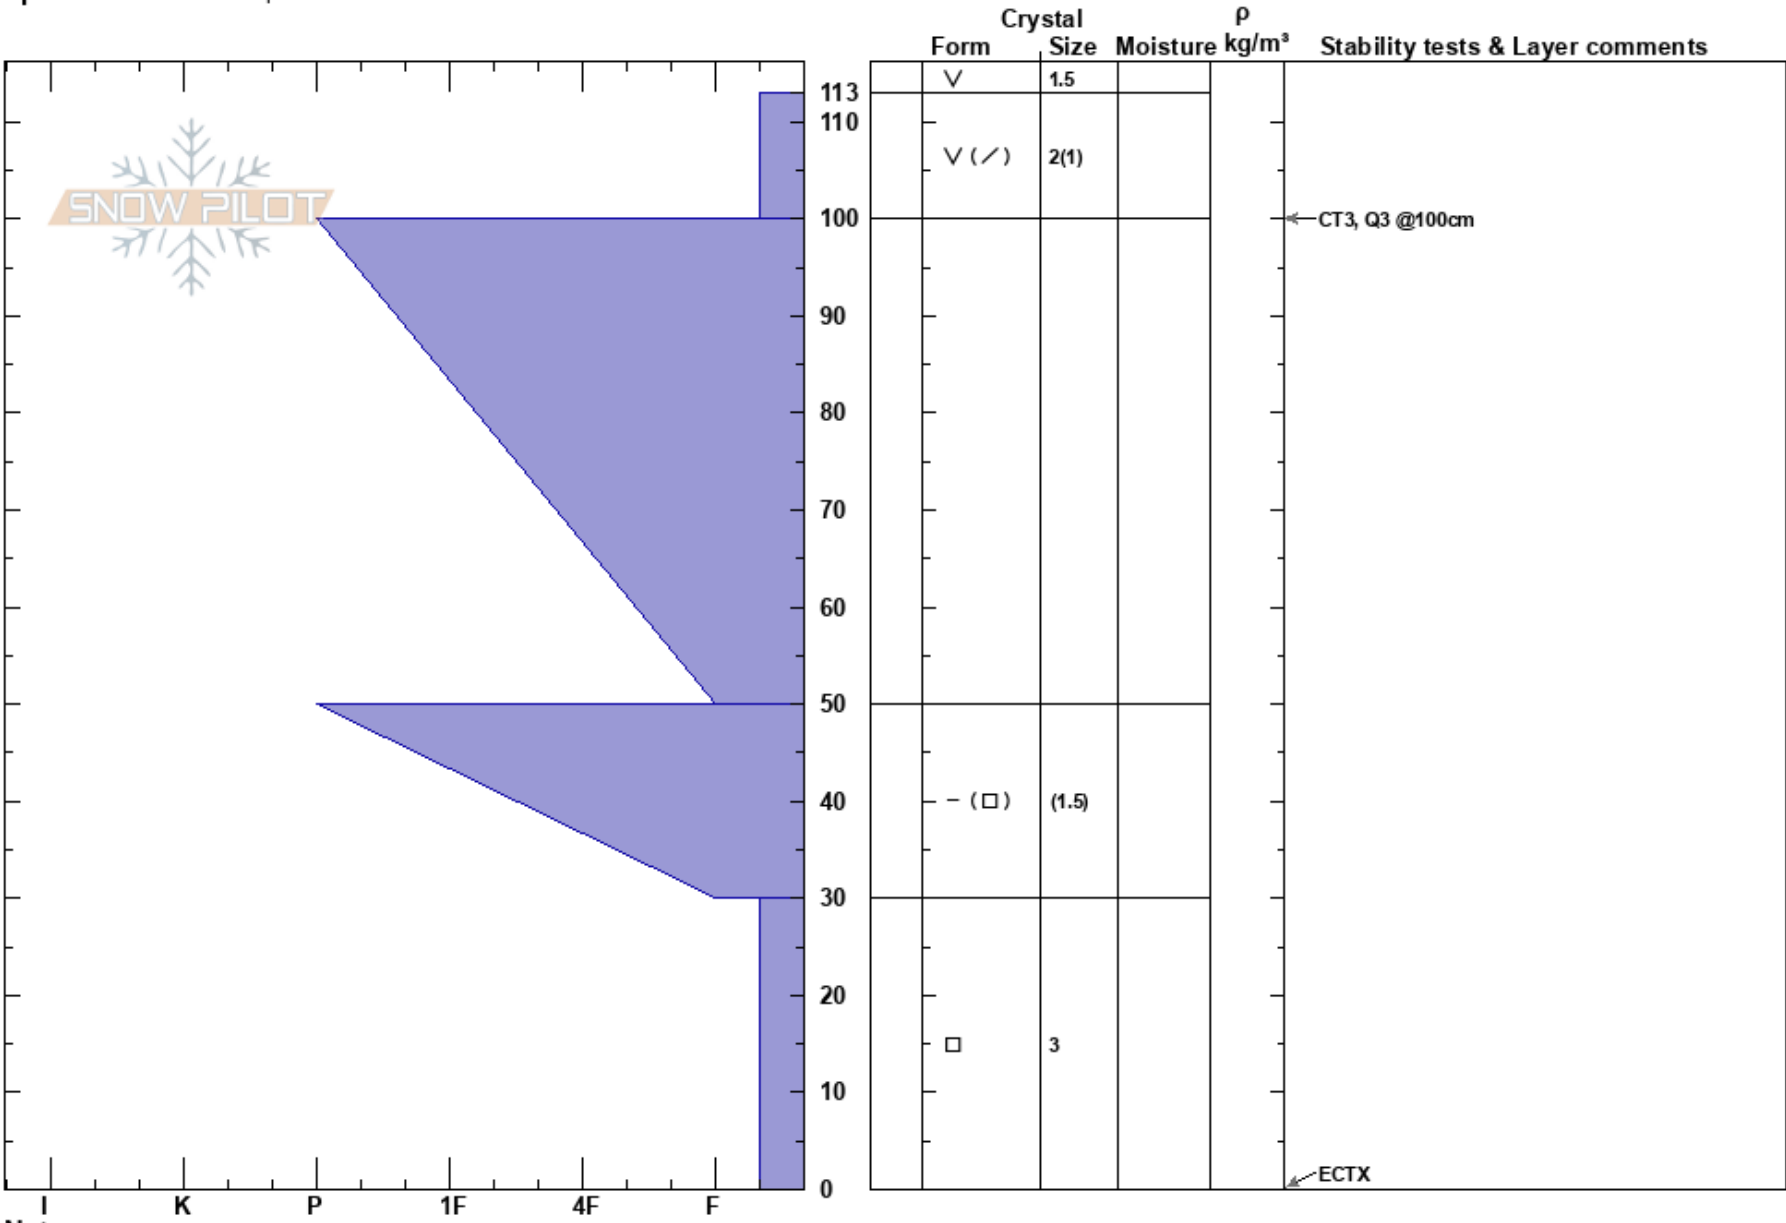

Angle Mountain Pro 1
 Togwotee Pass
 WY
Elevation: 9580 ft
Aspect: SW
Specifics: We skied slope

JUSTIN GILBERT
 01/28/2025 - 11:30pm
Co-ord: 43.82577N, -110.18240W
Slope Angle: 23°
Wind Loading: previous

Stability:
Air Temperature: 6°F
Sky Cover: CLR
Precipitation: NO
Wind: Calm

HS:113

PF:15

PS:50

Layer Notes:

Notes: