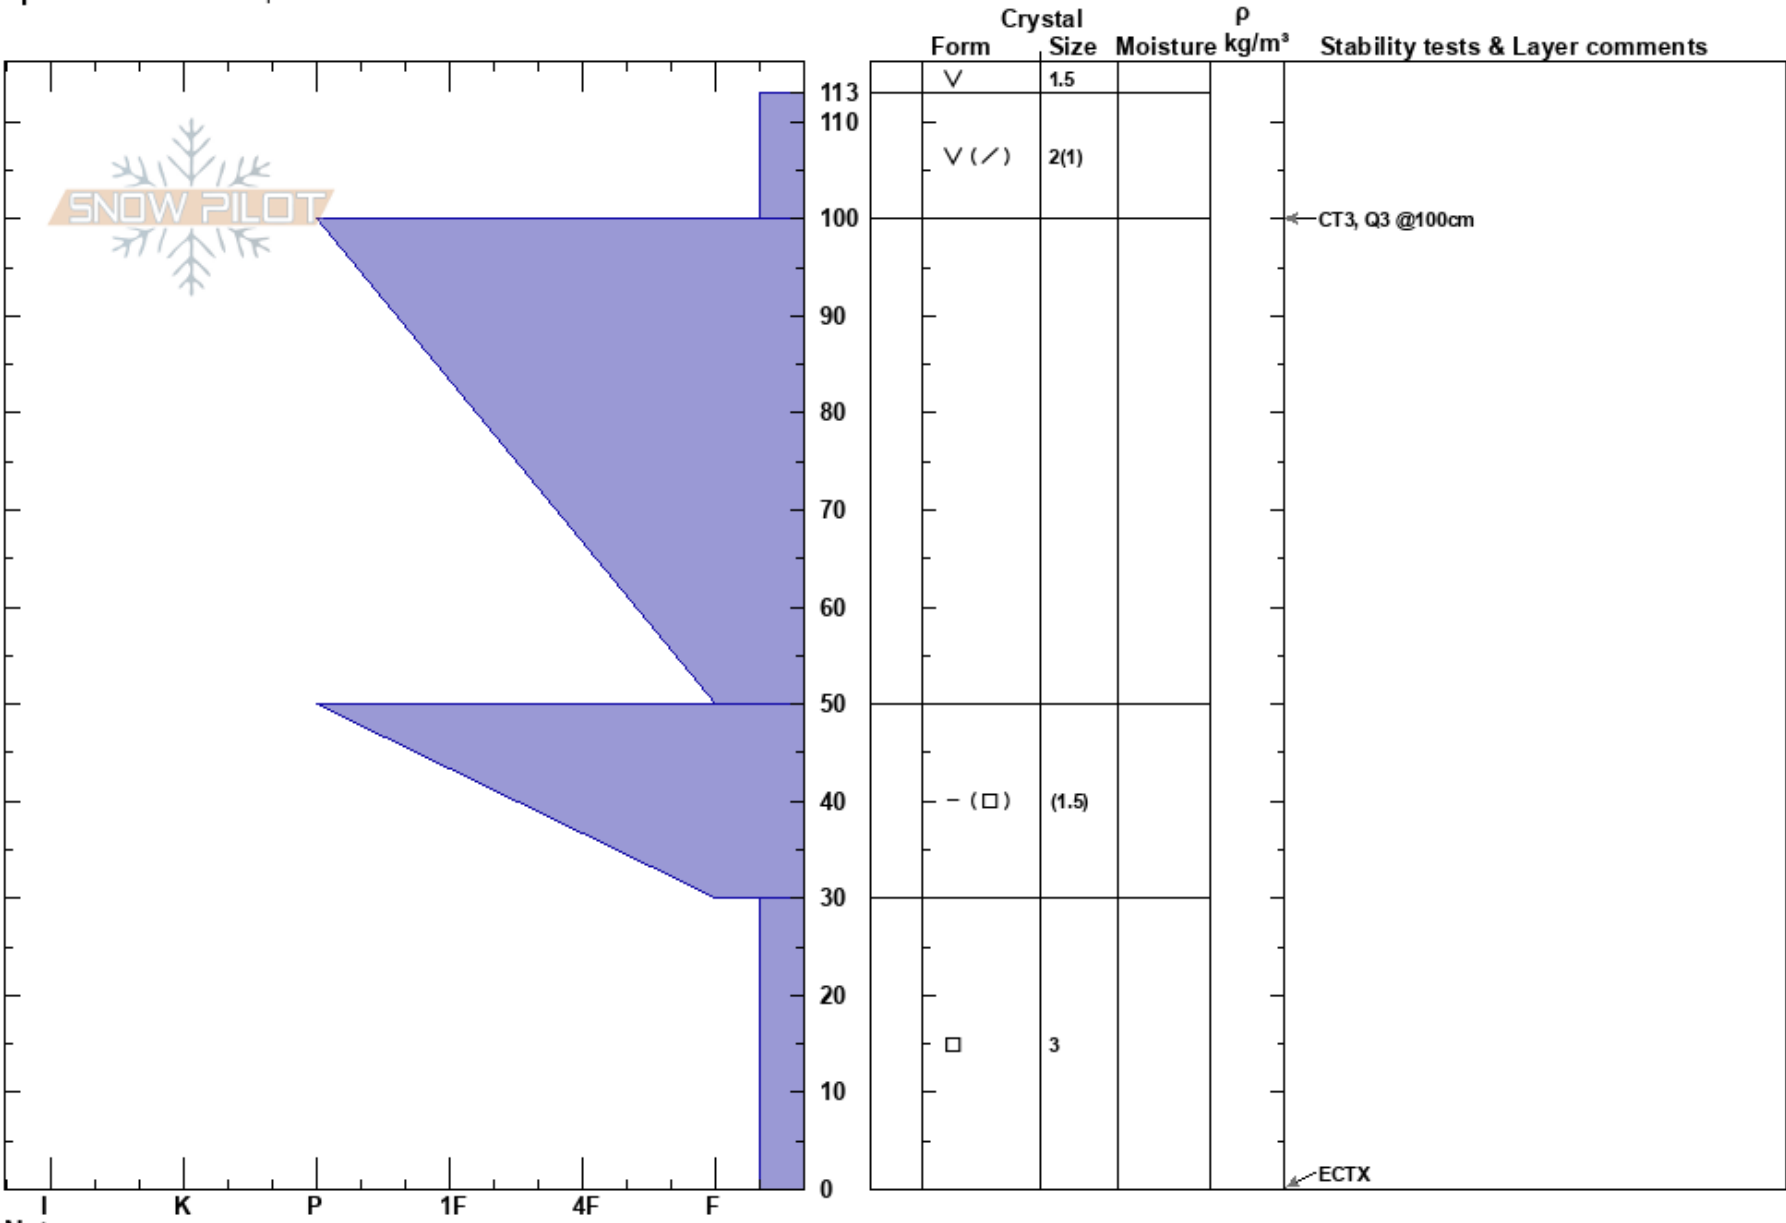

Angle Mountain Pro 1
 Togwotee Pass
 WY
Elevation: 9580 ft
Aspect: SW
Specifics: We skied slope

JUSTIN GILBERT
 01/28/2025 - 11:30pm
Co-ord: 43.82577N, -110.18240W
Slope Angle: 23°
Wind Loading: previous

Stability:
Air Temperature: 6°F
Sky Cover: CLR
Precipitation: NO
Wind: Calm

HS:113
PF:15
PS:50
Layer Notes:

Notes: