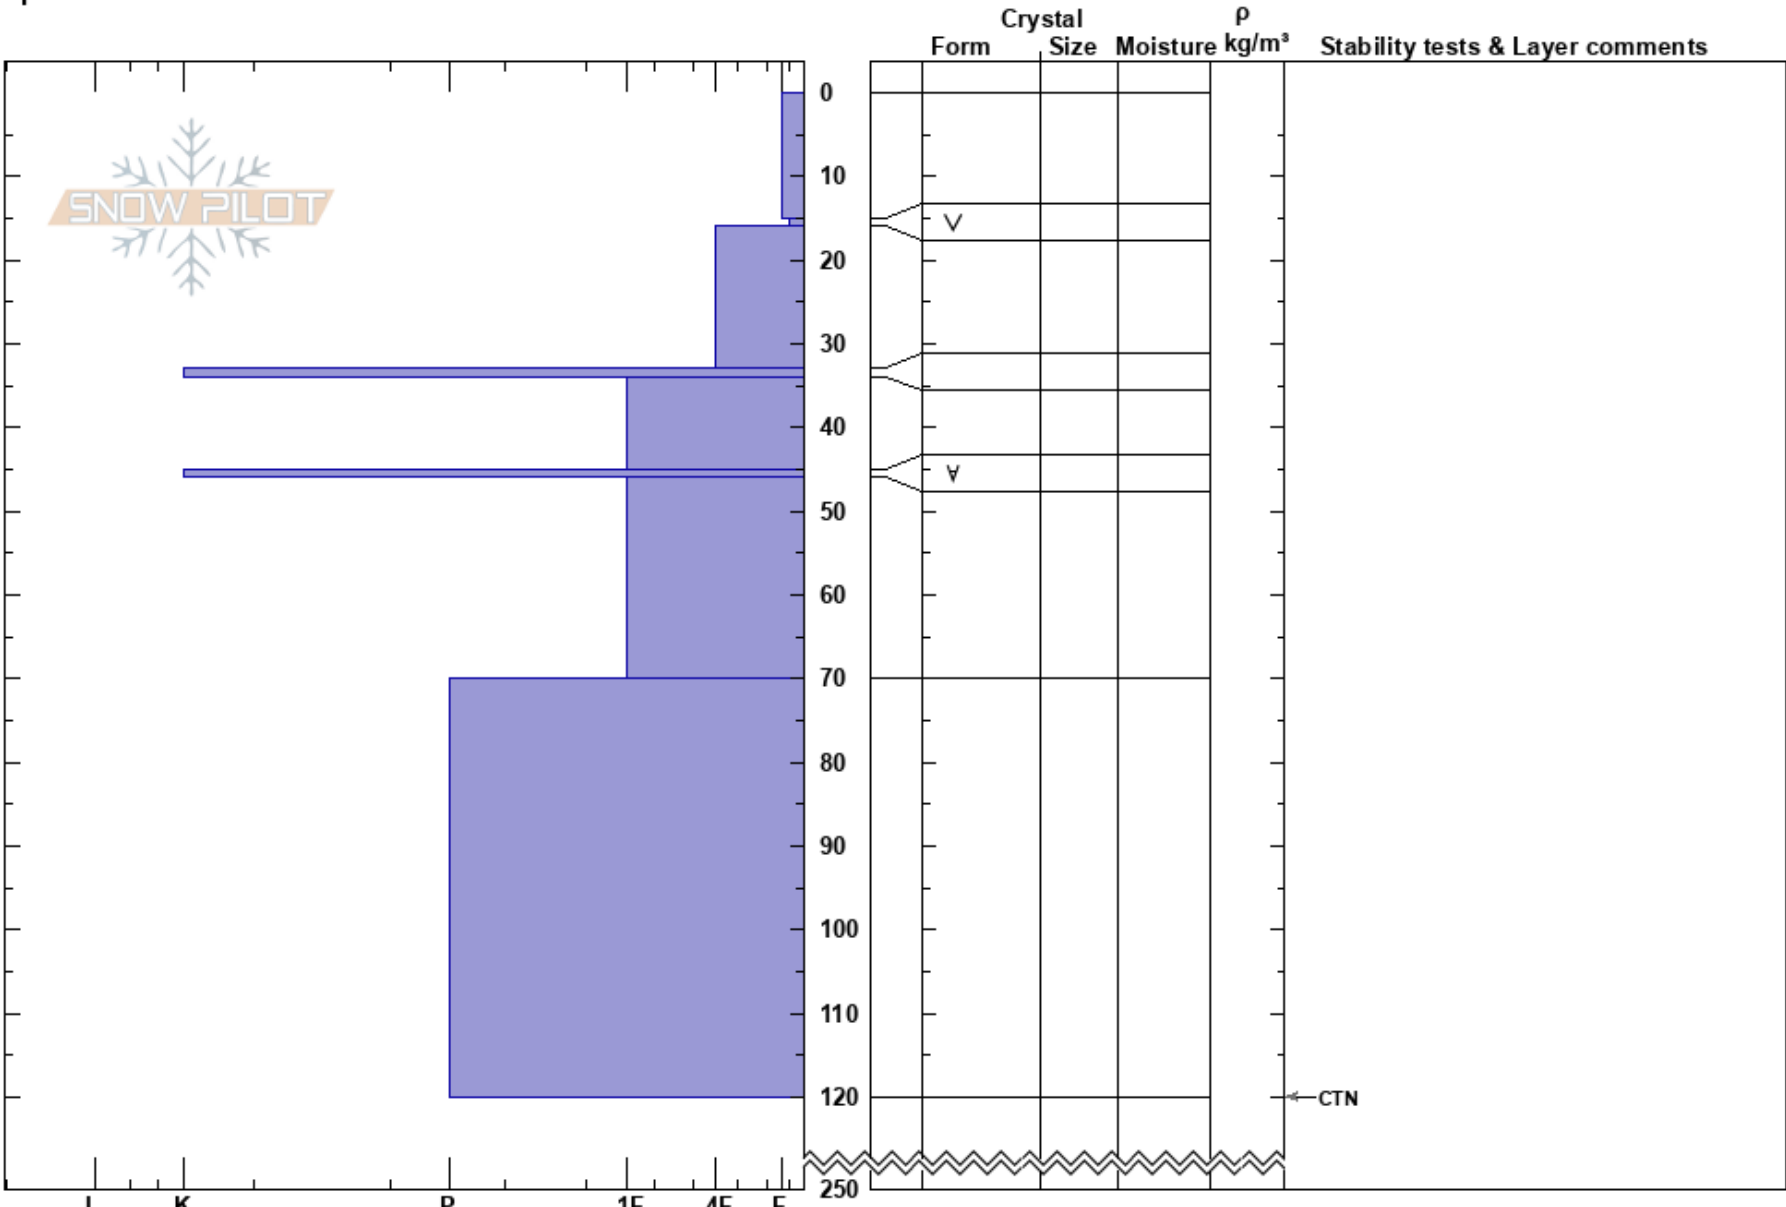

Opera House  
 Monashee  
 BC  
 Elevation: 1940 m  
 Aspect: N  
 Specifics:

Mat Valade  
 29/01/2025 - 13:00  
 Co-ord:  
 Slope Angle: 35°  
 Wind Loading:

Stability:  
 Air Temperature:  
 Sky Cover: FEW  
 Precipitation: NO  
 Wind: SW Moderate

HS:250

Layer Notes:

Notes: I K P 1F 4F F