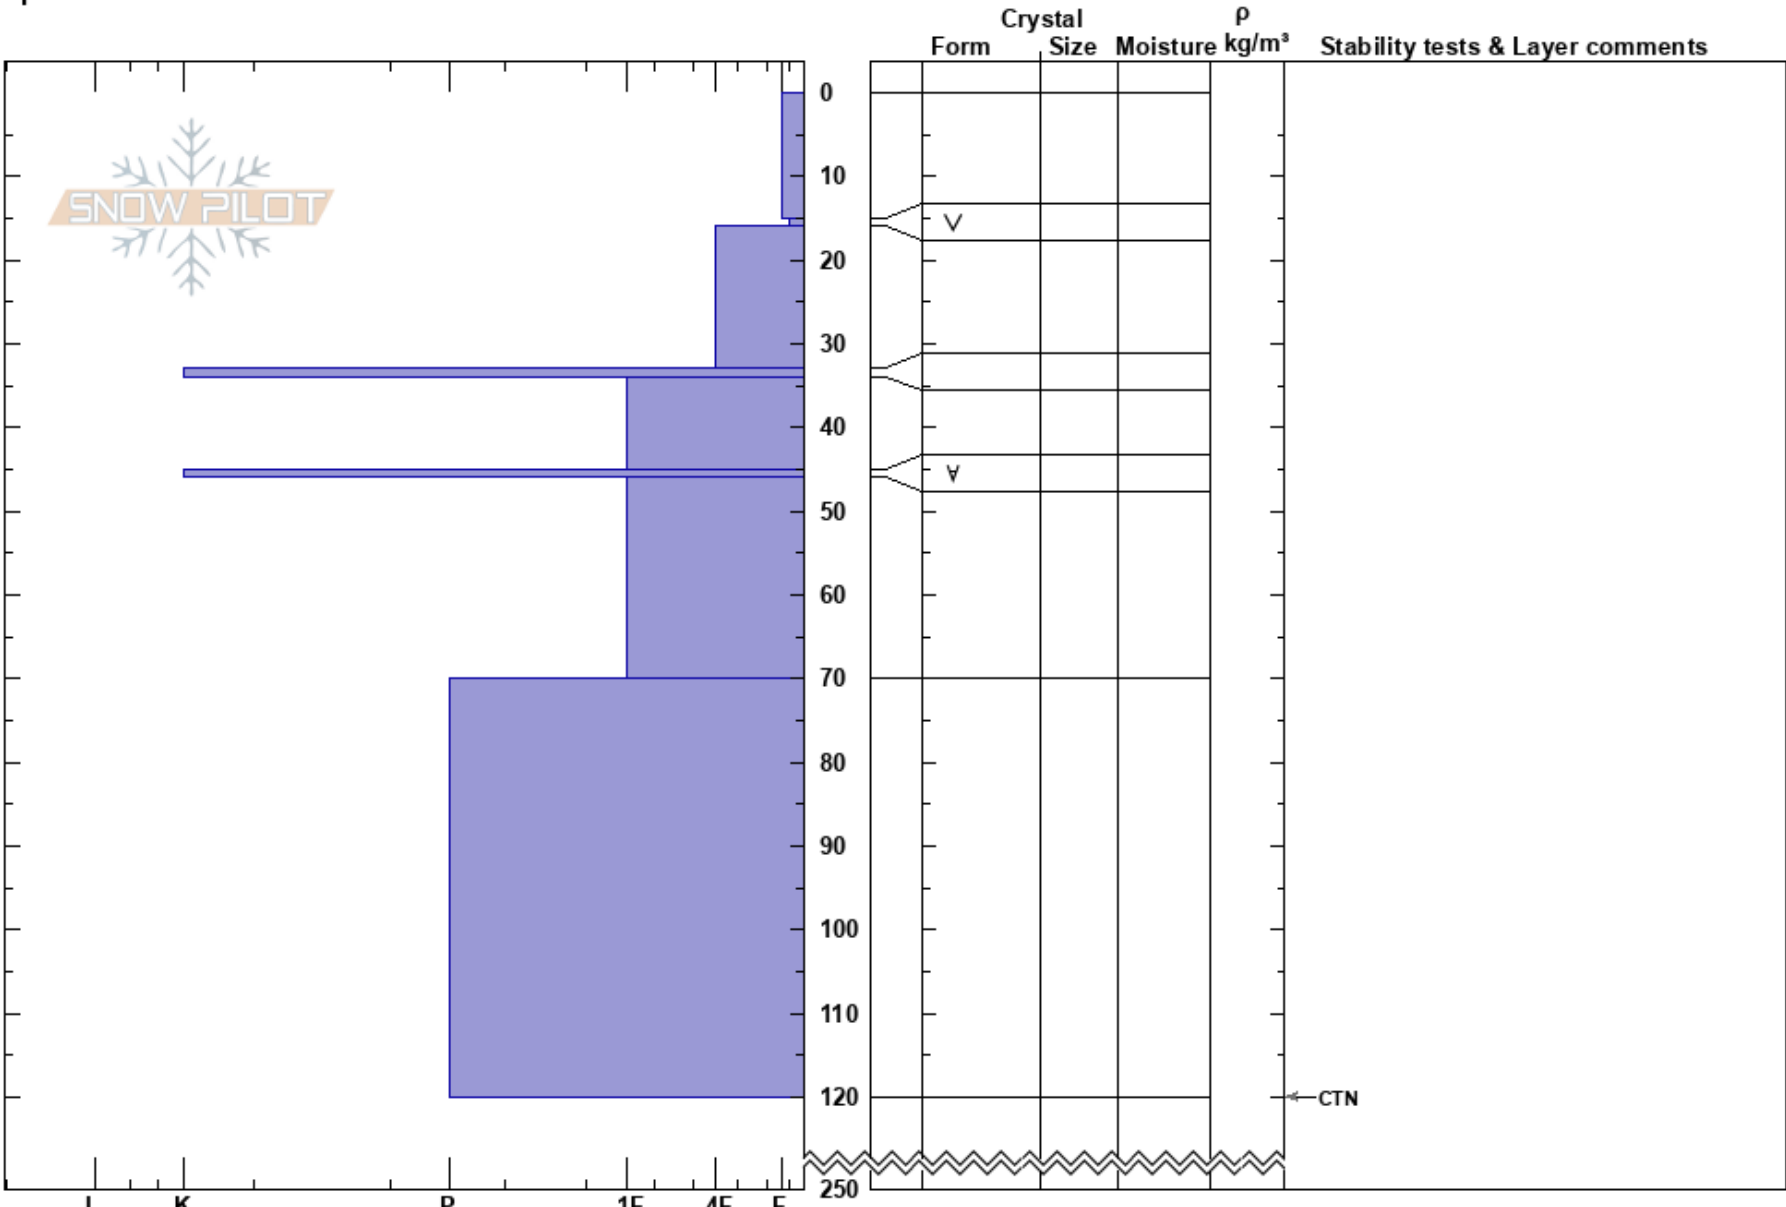

Opera House  
 Monashee  
 BC  
 Elevation: 1940 m  
 Aspect: N  
 Specifics:

Mat Valade  
 29/01/2025 - 13:00  
 Co-ord:  
 Slope Angle: 35°  
 Wind Loading:

Stability:  
 Air Temperature:  
 Sky Cover: FEW  
 Precipitation: NO  
 Wind: SW Moderate

HS:250 Layer Notes:

Notes: I K P 1F 4F F