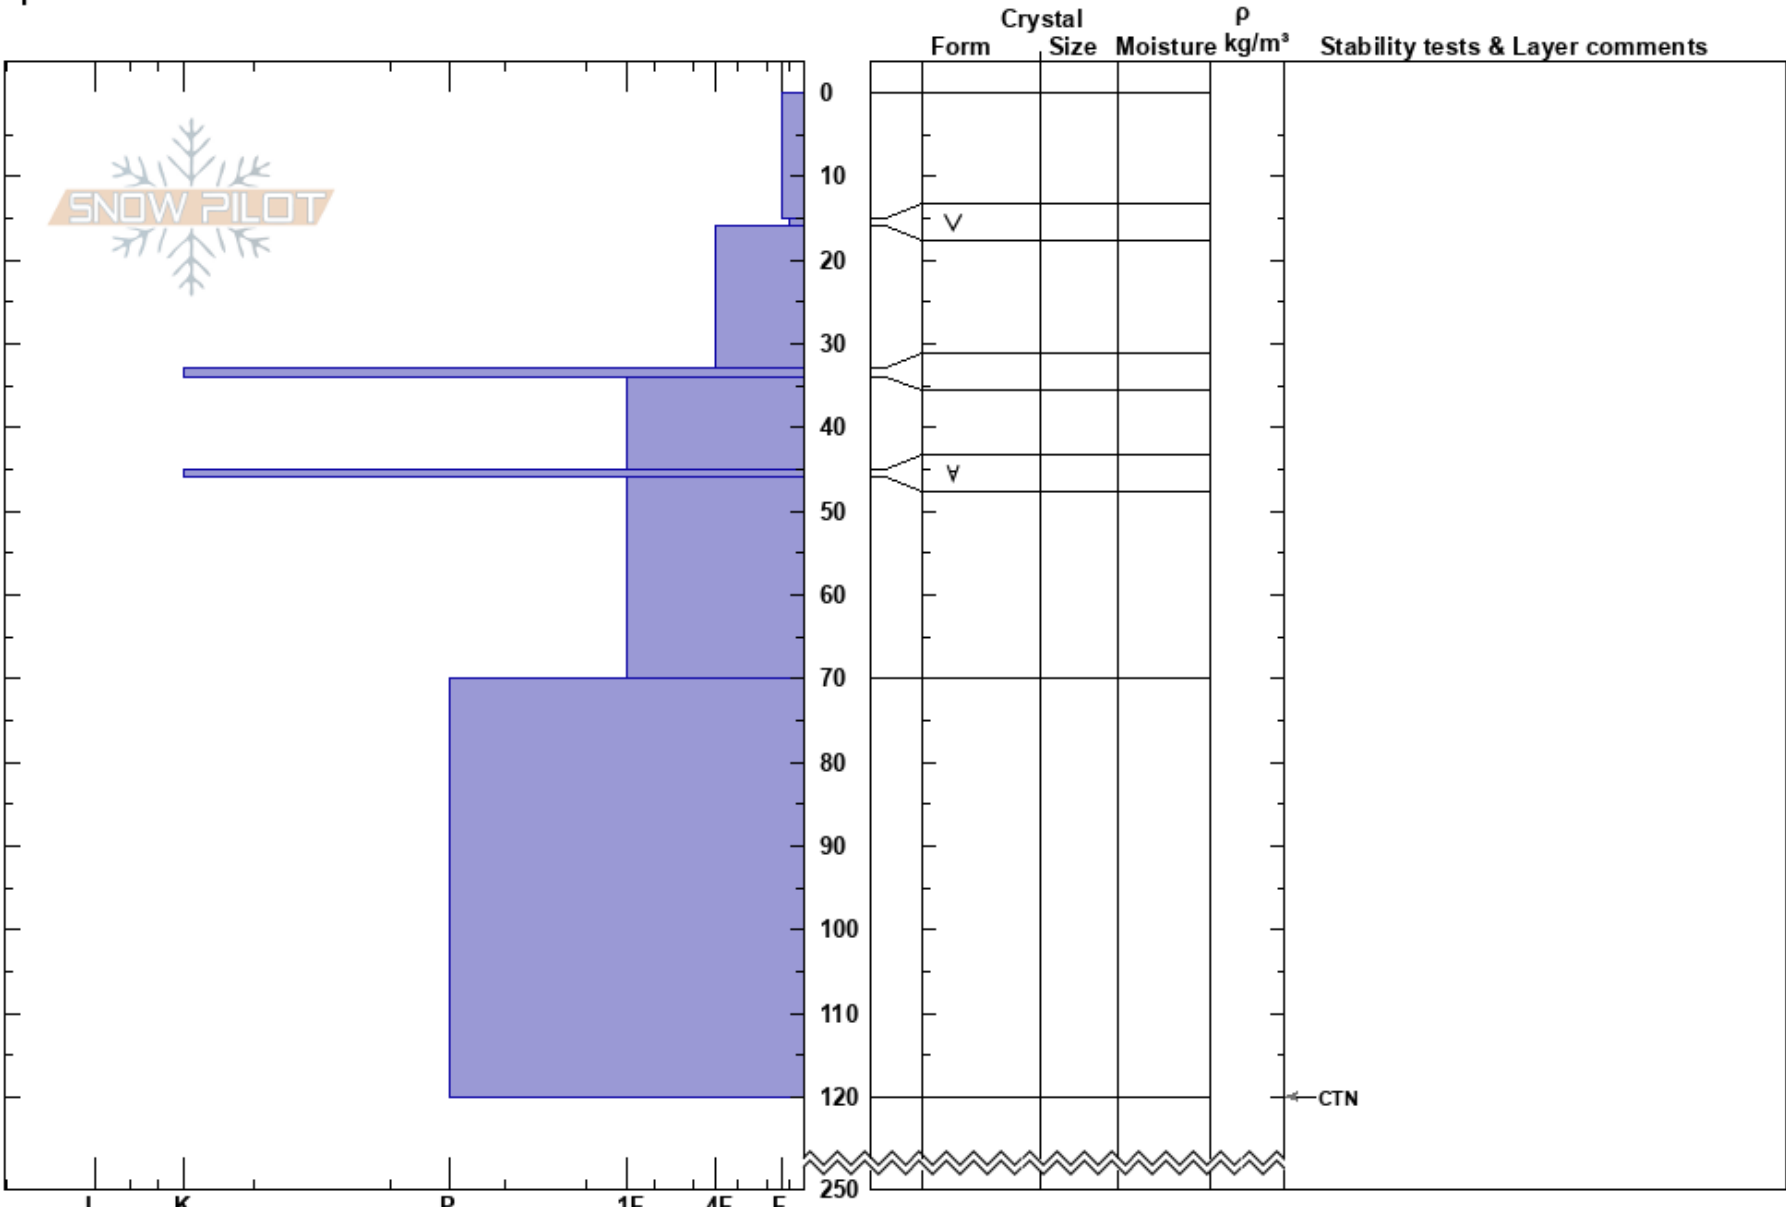

Opera House
 Monashee
 BC
 Elevation: 1940 m
 Aspect: N
 Specifics:

Mat Valade
 29/01/2025 - 13:00
 Co-ord:
 Slope Angle: 35°
 Wind Loading:

Stability:
 Air Temperature:
 Sky Cover: FEW
 Precipitation: NO
 Wind: SW Moderate

HS:250

Layer Notes:

Notes: I K P 1F 4F F