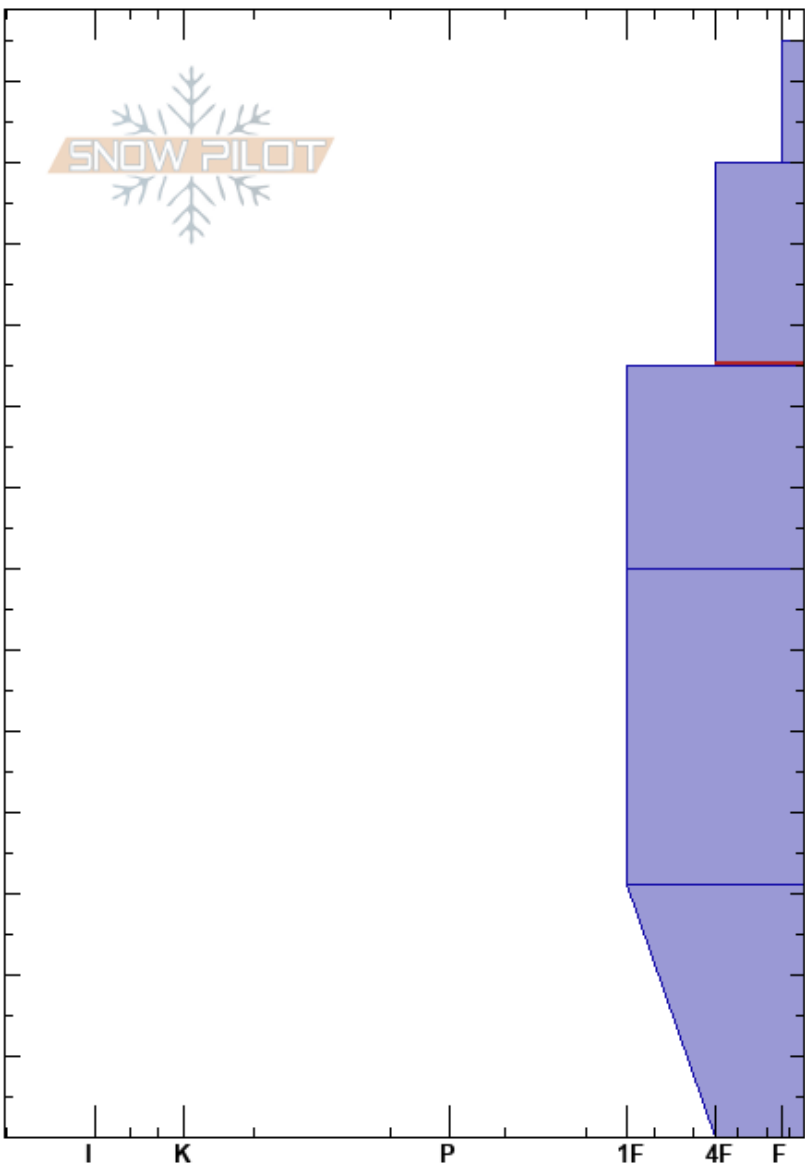

Pocket Low  
 Teton Range  
 WY  
 Elevation: 9200 ft  
 Aspect: E  
 Specifics:

Owen Miller  
 01/29/2025 - 2:30pm  
 Co-ord: 12T 504375E 4816668N  
 Slope Angle: 28°  
 Wind Loading:

Stability:  
 Air Temperature:  
 Sky Cover: FEW  
 Precipitation: NO  
 Wind: N Light Breeze

HS:135  
 Layer Notes:  
 120-95cm:Problematic layer

Height (cm)	Crystal		Moisture	$\rho$ kg/m <sup>3</sup>	Stability tests & Layer comments
	Form	Size			
135	∅	1			
130	∅	1			
120					← CT20, BRK @120cm Q3
110	⊖	1			
100					
90					
80	⊖	1			
70					← STE @70cm ← STM @70cm
60					
50	□	1			
40					
30					← STH @30cm ← CT27, SC @30cm Q3
20	□	2			
10					
0					← ECTX