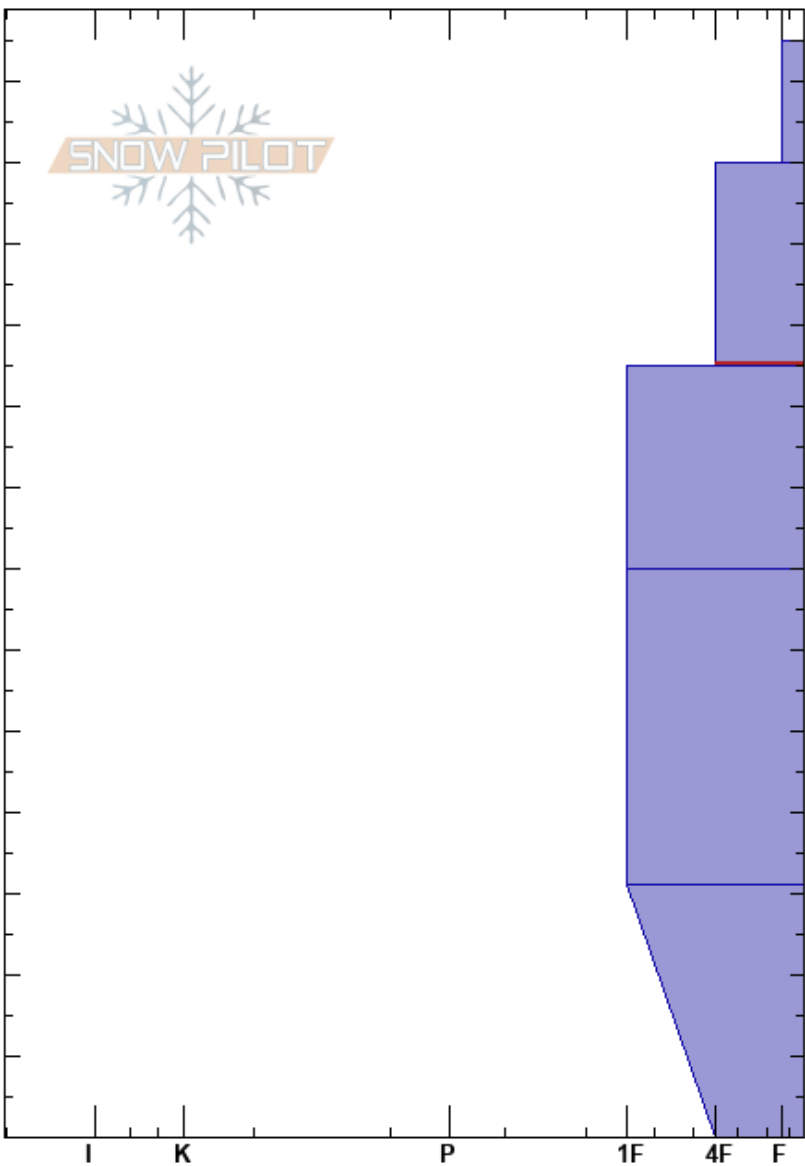

Pocket Low
 Teton Range
 WY
 Elevation: 9200 ft
 Aspect: E
 Specifics:

Owen Miller
 01/29/2025 - 2:30pm
 Co-ord: 12T 504375E 4816668N
 Slope Angle: 28°
 Wind Loading:

Stability:
 Air Temperature:
 Sky Cover: FEW
 Precipitation: NO
 Wind: N Light Breeze

HS:135
 Layer Notes:
 120-95cm:Problematic layer

Height (cm)	Crystal		Moisture	ρ kg/m ³	Stability tests & Layer comments
	Form	Size			
135	∅	1			
130	∅	1			
120					← CT20, BRK @120cm Q3
110	⊖	1			
100					
90					
80	⊖	1			
70					← STE @70cm ← STM @70cm
60					
50	□	1			
40					
30					← STH @30cm ← CT27, SC @30cm Q3
20	□	2			
10					
0					← ECTX