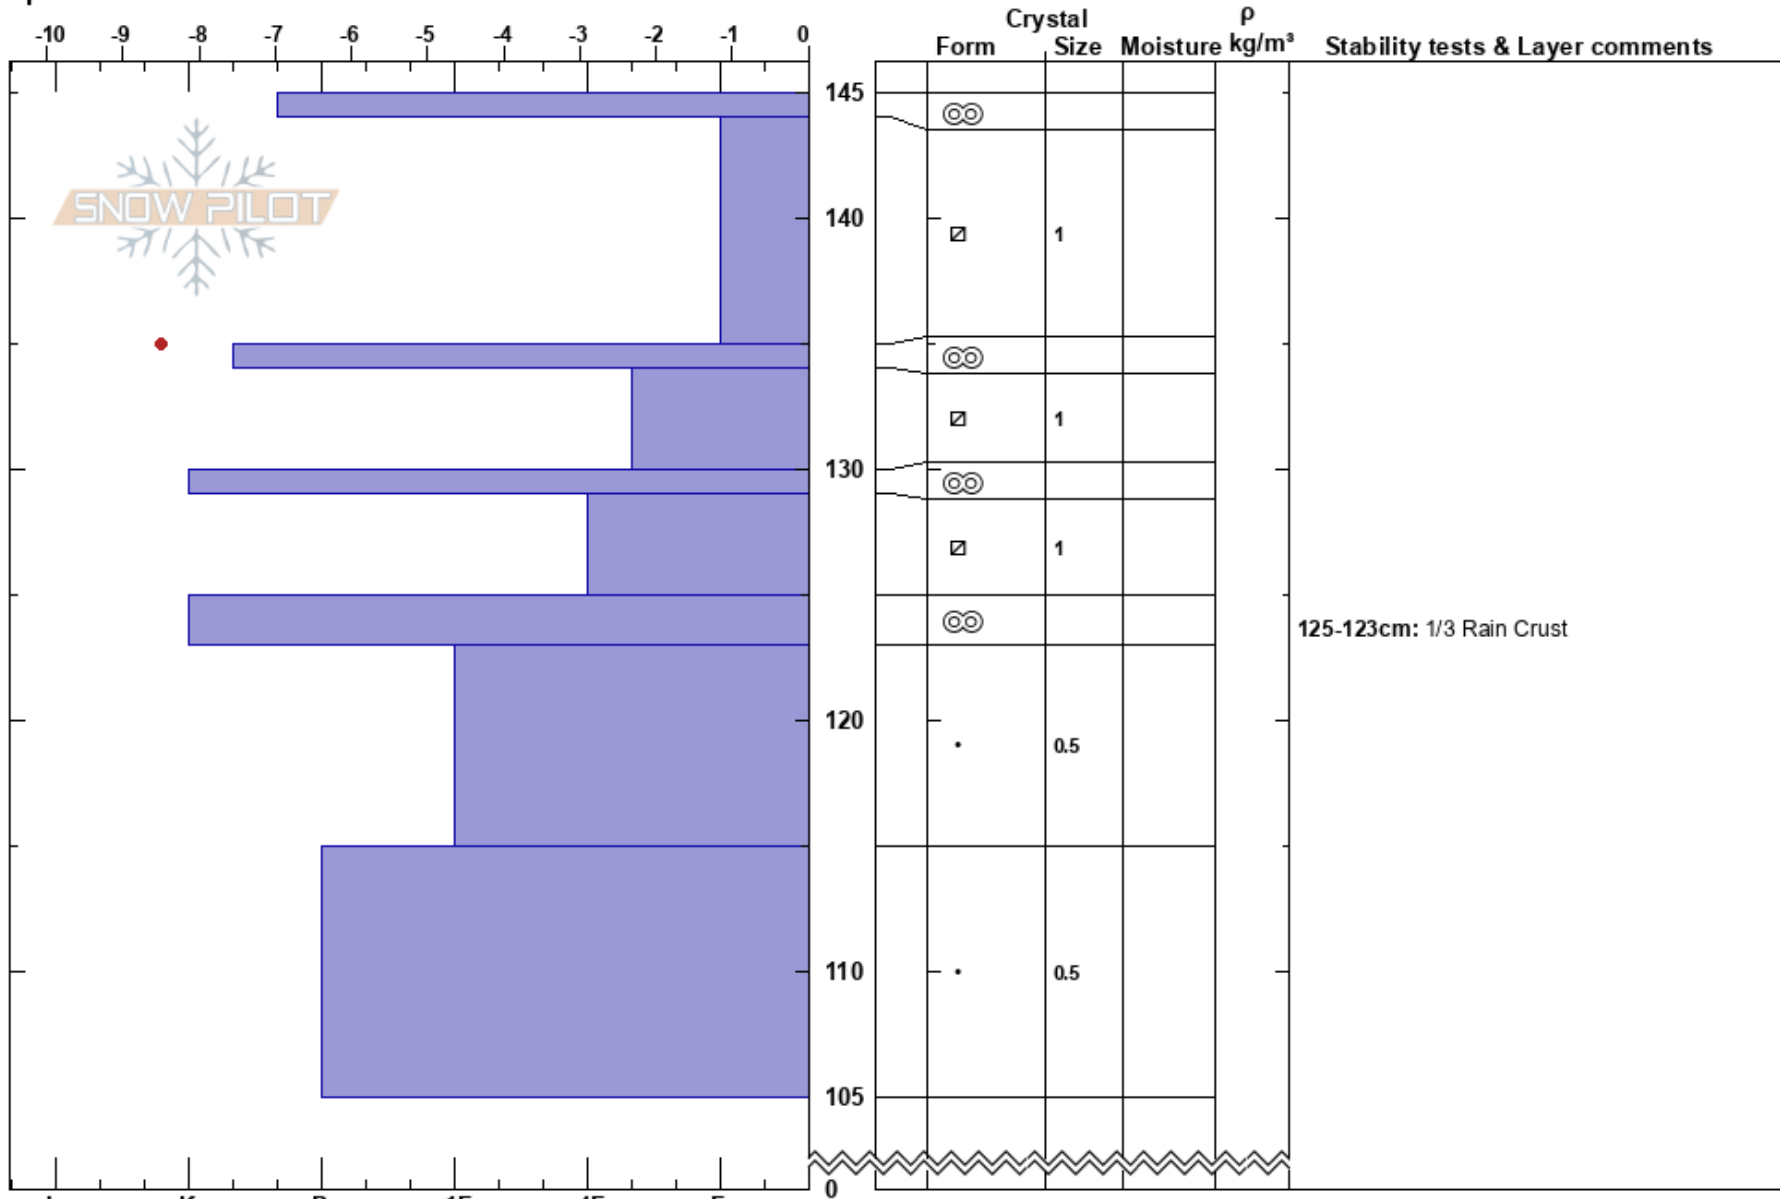

FS 210 Ridge  
 Elkhorns  
 OR  
 Elevation: 7800 ft  
 Aspect: S  
 Specifics:

Karen Morse  
 01/29/2025 - 11:30am  
 Co-ord: 44.95686N, -118.24568W  
 Slope Angle:  
 Wind Loading:

Stability:  
 Air Temperature: 4°C  
 Sky Cover: CLR  
 Precipitation: NO  
 Wind: SW Light Breeze

HS:145  
 PF:15  
 PS:5  
 125-123cm: 1/3 Rain Crust

Notes: