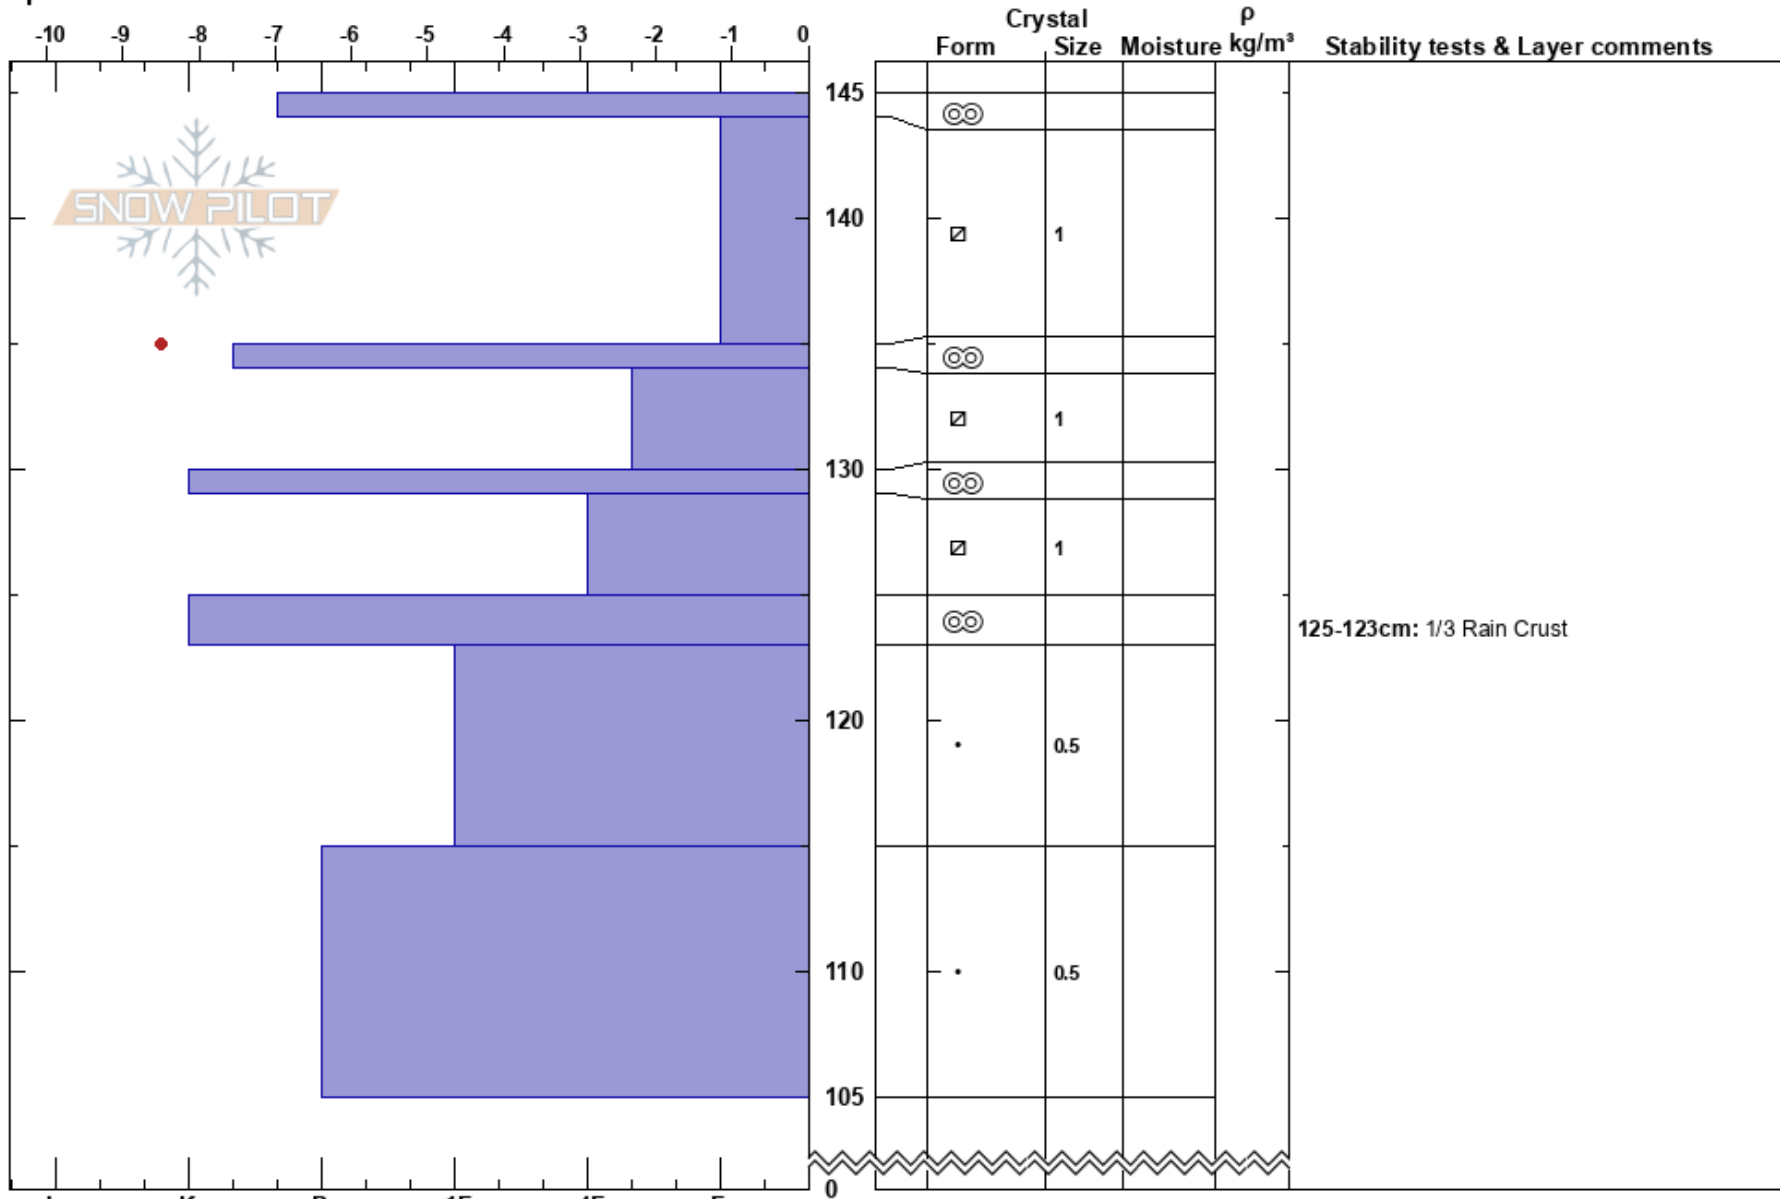

FS 210 Ridge
 Elkhorns
 OR
 Elevation: 7800 ft
 Aspect: S
 Specifics:

Karen Morse
 01/29/2025 - 11:30am
 Co-ord: 44.95686N, -118.24568W
 Slope Angle:
 Wind Loading:

Stability:
 Air Temperature: 4°C
 Sky Cover: CLR
 Precipitation: NO
 Wind: SW Light Breeze

HS:145
 PF:15
 PS:5
 125-123cm: 1/3 Rain Crust

Notes:

I K P 1F 4F F