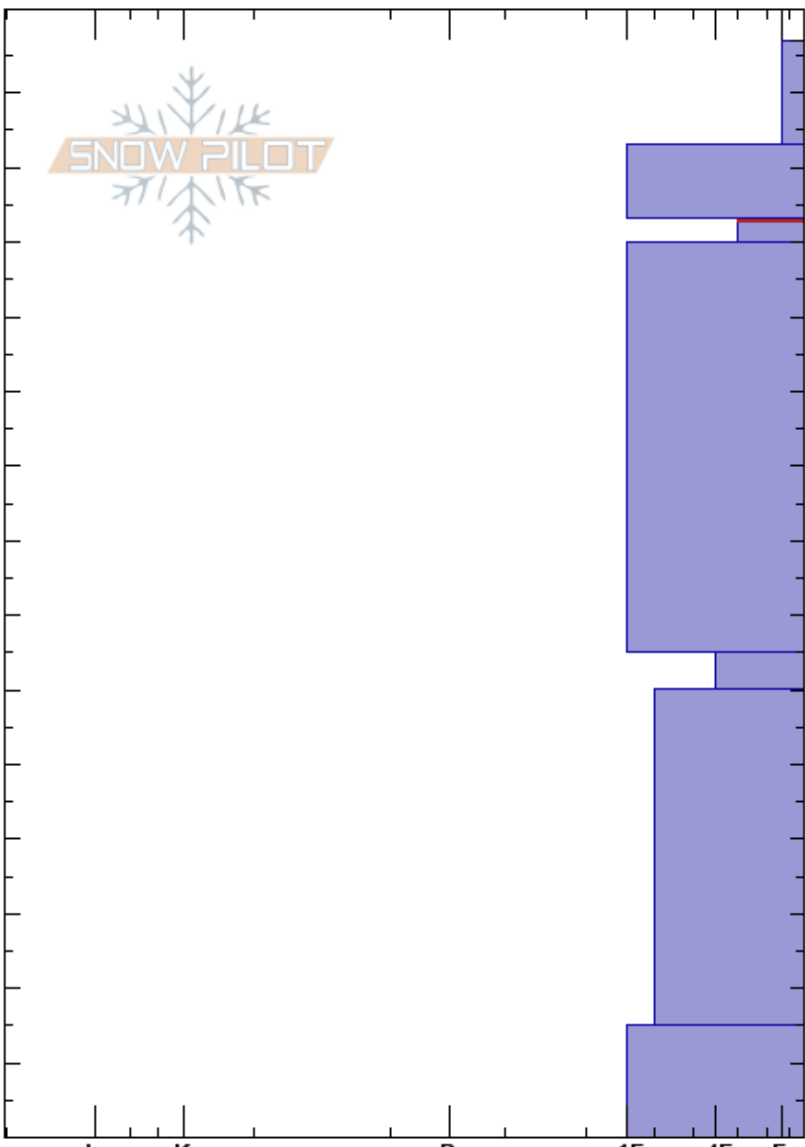

Upper Sister 3  
 Front Range  
 CO  
 Elevation: 1165 ft  
 Aspect: 7°  
 Specifics:

Ron Simenhois  
 01/29/2025 - 12:25pm  
 Co-ord: 39.67598N, -105.89001E  
 Slope Angle: 32°  
 Wind Loading: no

Stability:  
 Air Temperature: -4°C  
 Sky Cover: CLR  
 Precipitation: NO  
 Wind: E Calm

HS:147  
 PF:130  
 123-120cm:Problematic layer  
 Layer Notes:

Height (cm)	Crystal		Moisture	$\rho$ kg/m <sup>3</sup>	Stability tests & Layer comments
	Form	Size			
147					
140	☐	0.3			
130	⬤	0.3			
120	☐	0.3-0.5			←ECTN17 @122cm
110					
100					
90	⊖	0.5			
80					
70					
60	☐	1			
50					
40	☐	2			
30					
20					
10	^	4			
0					