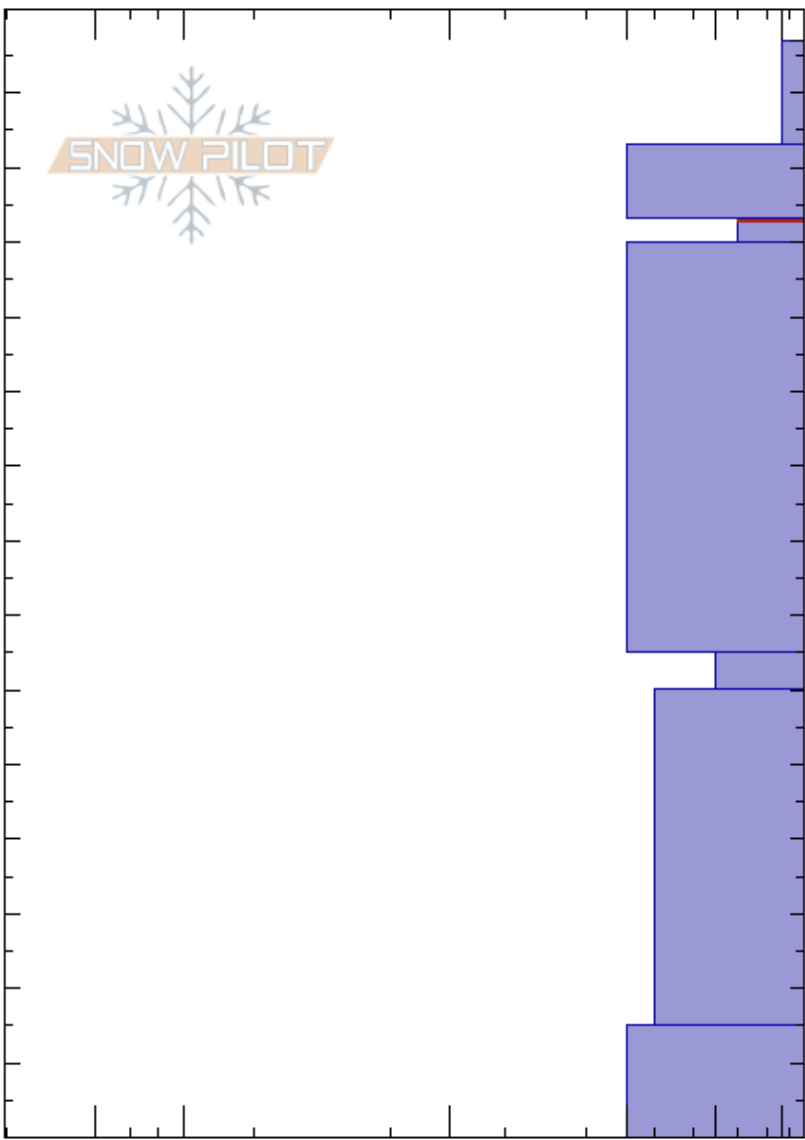

Upper Sister 3
 Front Range
 CO
 Elevation: 1165 ft
 Aspect: 7°
 Specifics:

Ron Simenhois
 01/29/2025 - 12:25pm
 Co-ord: 39.67598N, -105.89001E
 Slope Angle: 32°
 Wind Loading: no

Stability:
 Air Temperature: -4°C
 Sky Cover: CLR
 Precipitation: NO
 Wind: E Calm

HS:147
 PF:130 123-120cm:Problematic layer

Crystal Form	Crystal Size	Moisture	ρ kg/m ³	Stability tests & Layer comments
☐	0.3			
⬤	0.3			
☐	0.3-0.5			←ECTN17 @122cm
⊖	0.5			
☐	1			
☐	2			
^	4			

Notes: I K P 1F 4F F