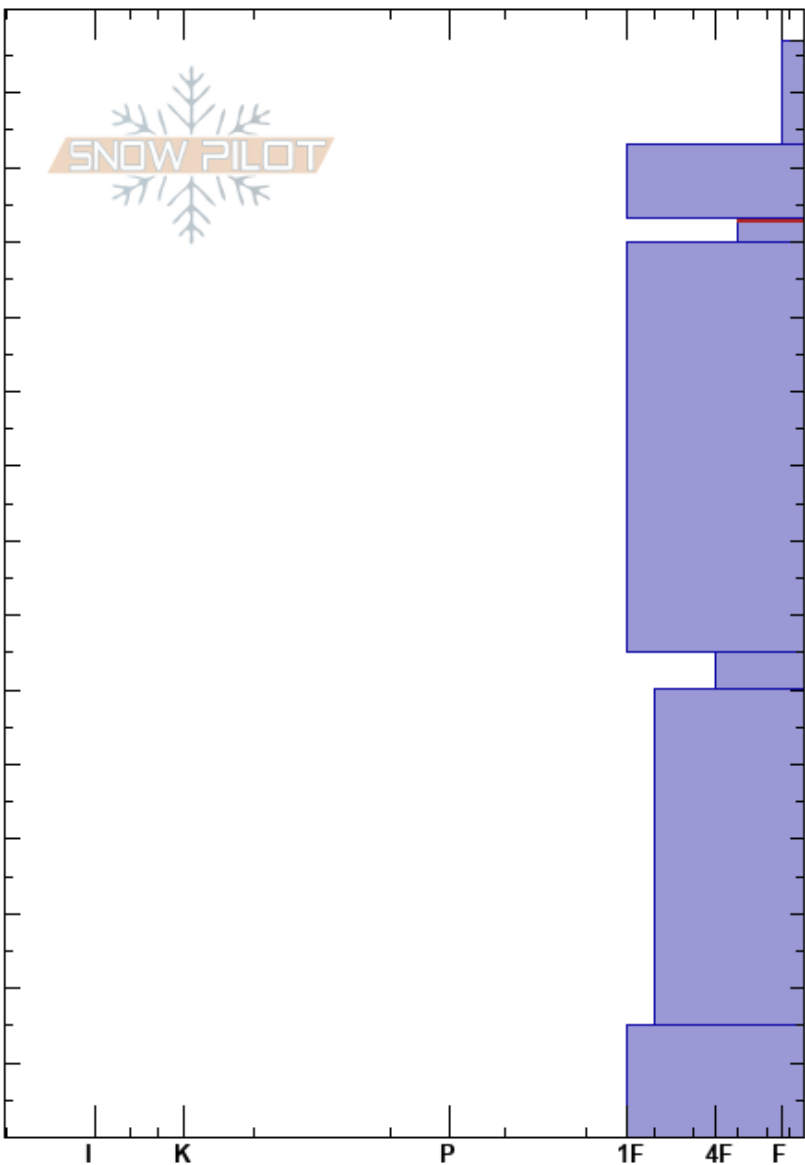

Upper Sister 3  
 Front Range  
 CO  
 Elevation: 1165 ft  
 Aspect: 7°  
 Specifics:

Ron Simenhois  
 01/29/2025 - 12:25pm  
 Co-ord: 39.67598N, -105.89001E  
 Slope Angle: 32°  
 Wind Loading: no

Stability:  
 Air Temperature: -4°C  
 Sky Cover: CLR  
 Precipitation: NO  
 Wind: E Calm

HS:147  
 PF:130 123-120cm:Problematic layer

Crystal Form	Crystal Size	Moisture	$\rho$ kg/m <sup>3</sup>	Stability tests & Layer comments
☐	0.3			
⬤	0.3			
☐	0.3-0.5			←ECTN17 @122cm
⊖	0.5			
☐	1			
☐	2			
^	4			