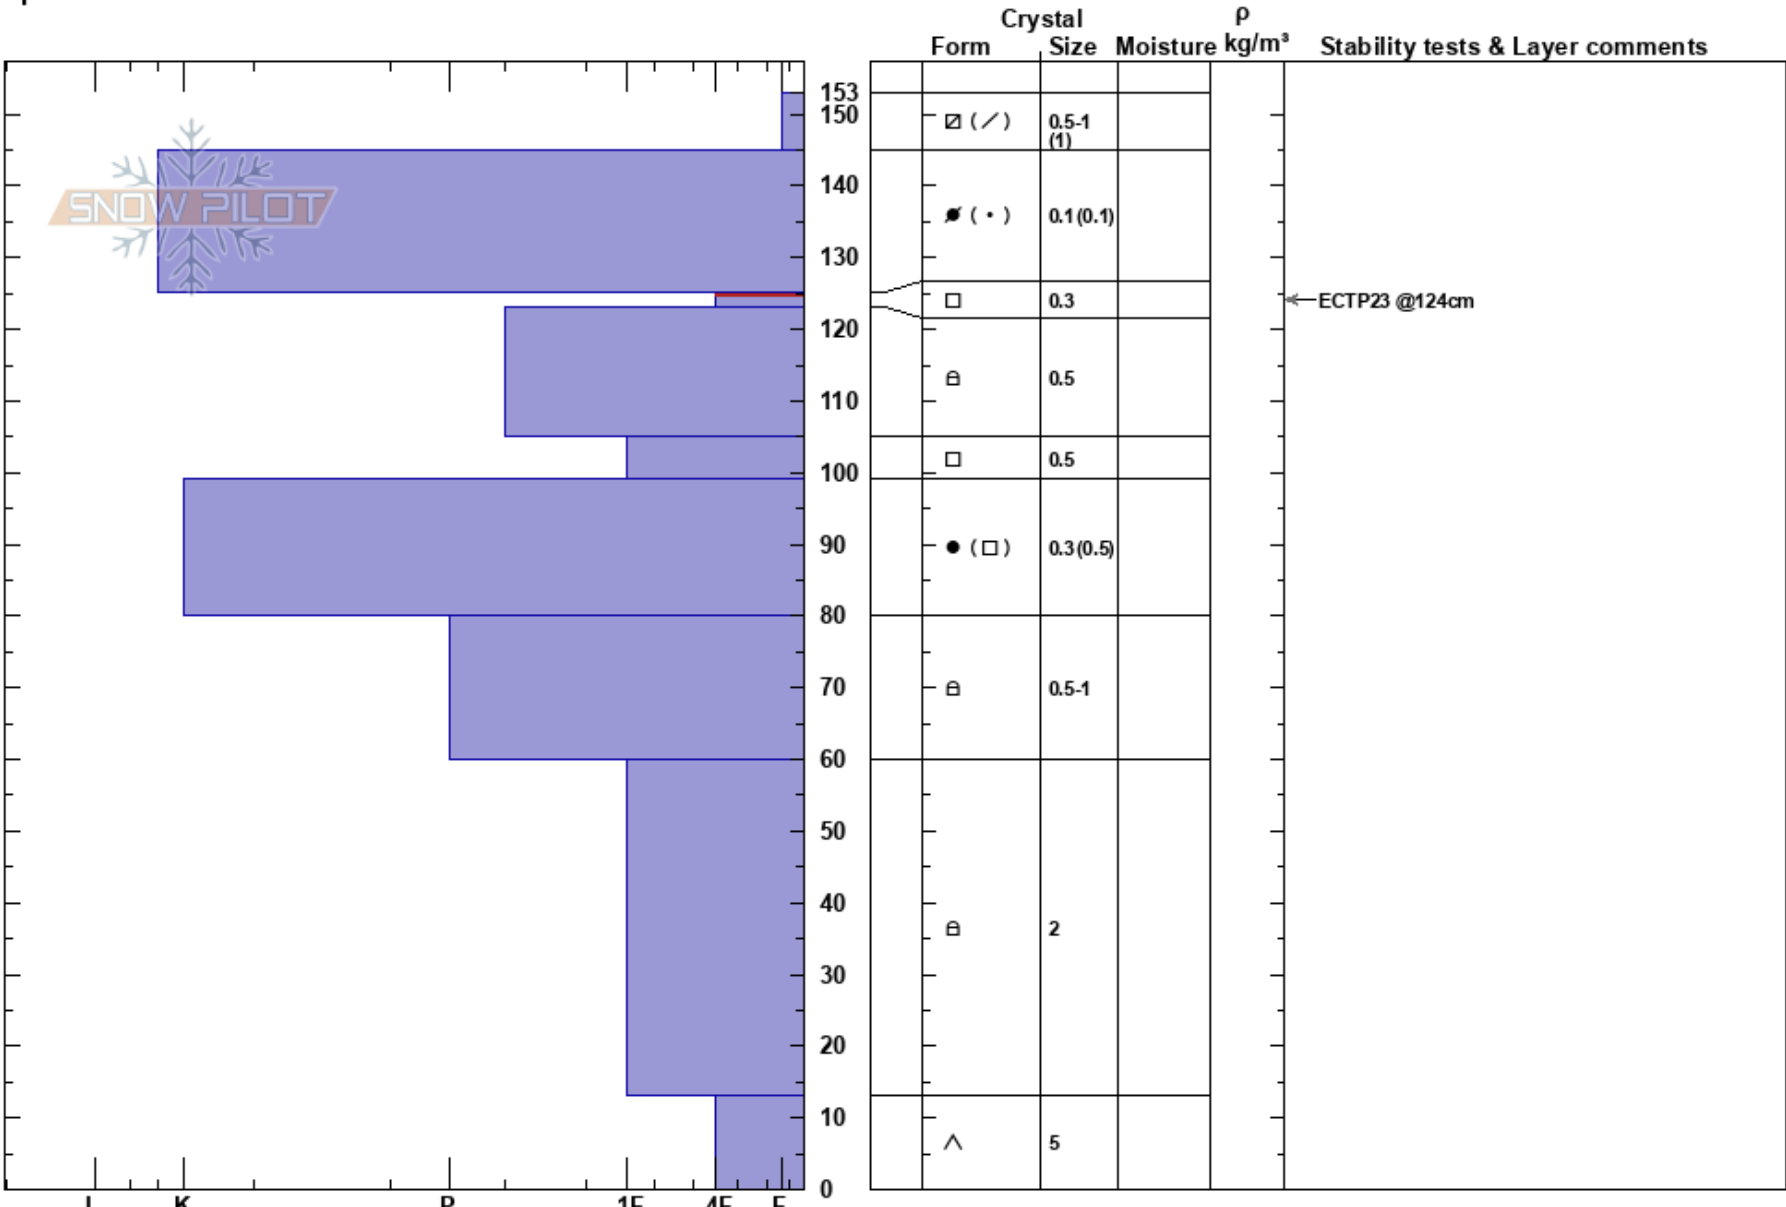

Upper Sister 7
 Front Range
 CO
 Elevation: 11833 ft
 Aspect: 54°
 Specifics:

Ron Simenhois
 01/29/2025 - 11:30am
 Co-ord: 39.67551N, -105.88698E
 Slope Angle: 27°
 Wind Loading:

Stability:
 Air Temperature: -5°C
 Sky Cover: CLR
 Precipitation: NO
 Wind: E Light Breeze

HS:153
 PF:6
 PS:4
 125-123cm:Problematic layer

Notes: