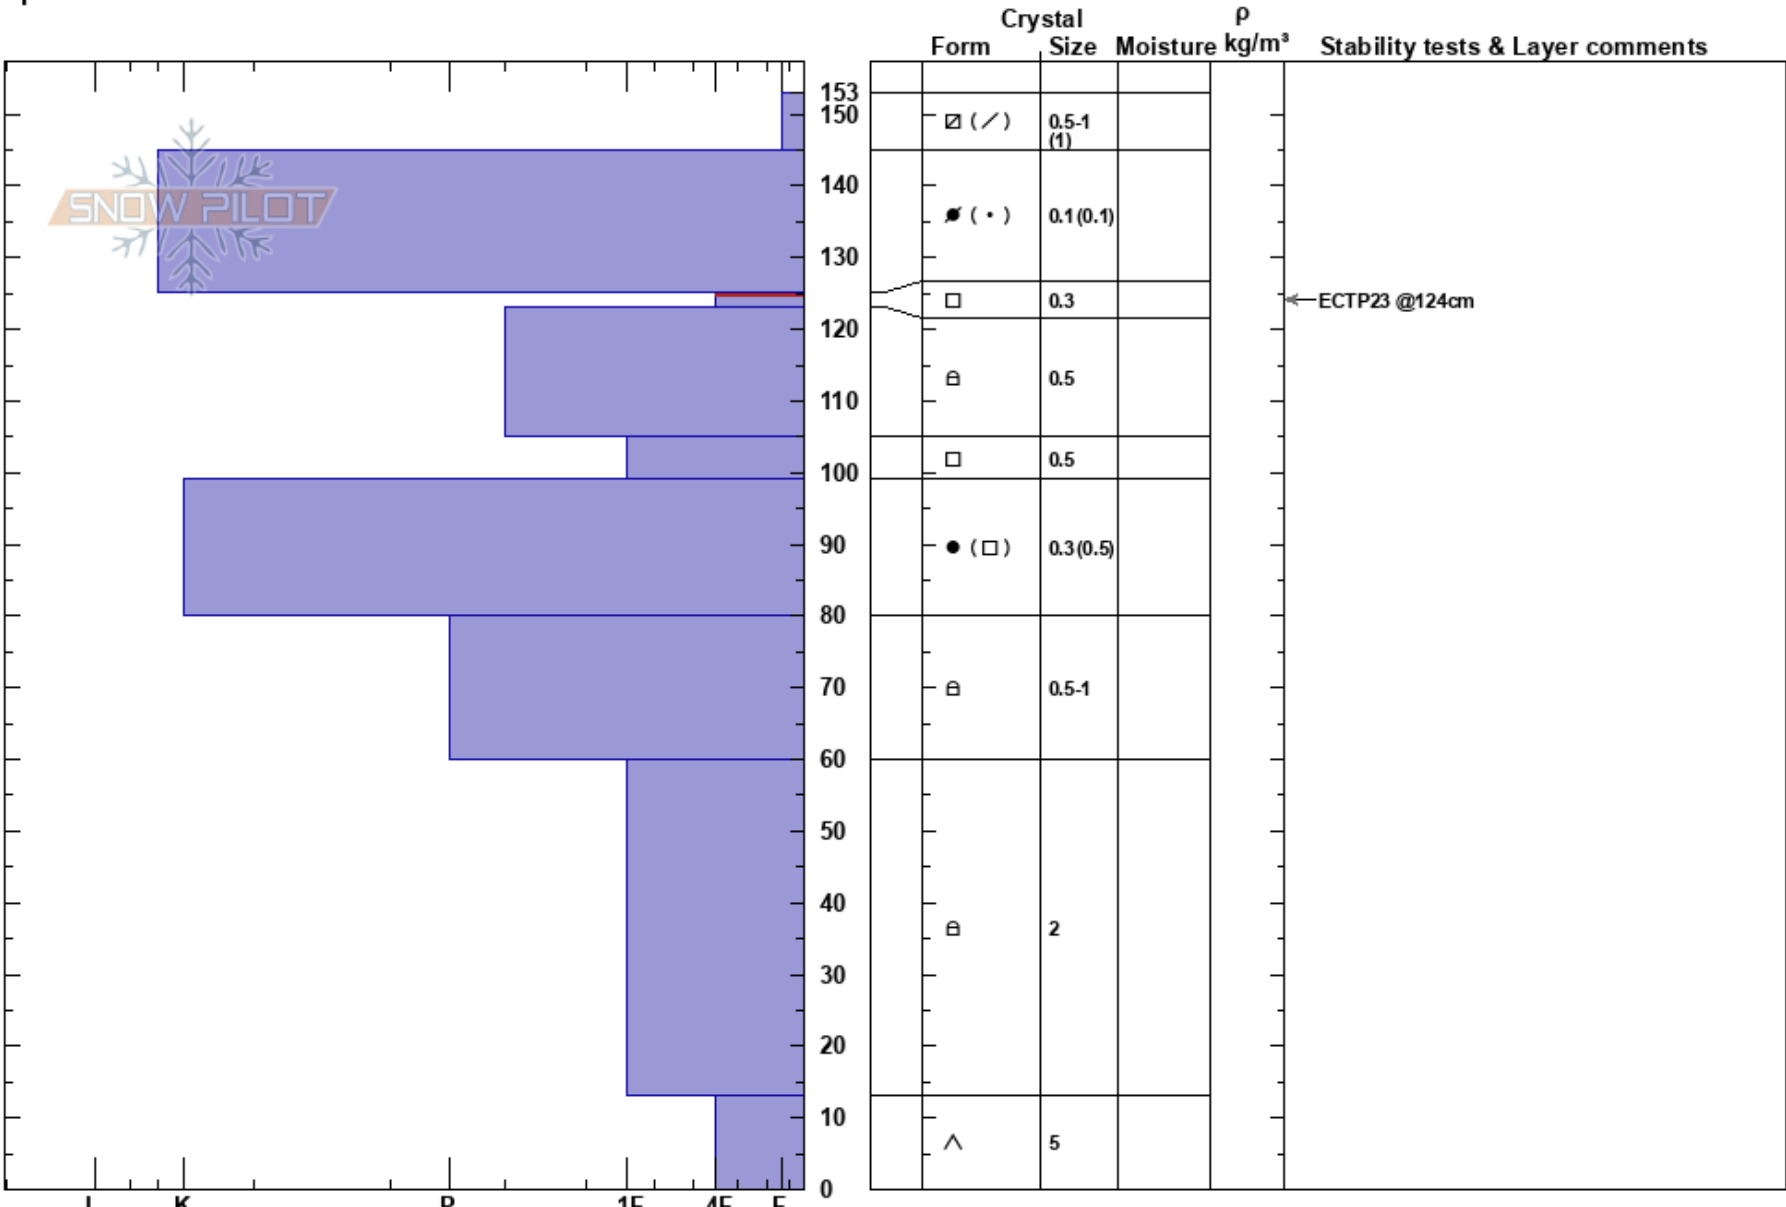

Upper Sister 7  
 Front Range  
 CO  
 Elevation: 11833 ft  
 Aspect: 54°  
 Specifics:

Ron Simenhois  
 01/29/2025 - 11:30am  
 Co-ord: 39.67551N, -105.88698E  
 Slope Angle: 27°  
 Wind Loading:

Stability:  
 Air Temperature: -5°C  
 Sky Cover: CLR  
 Precipitation: NO  
 Wind: E Light Breeze

HS:153  
 PF:6  
 PS:4  
 125-123cm:Problematic layer

Notes: