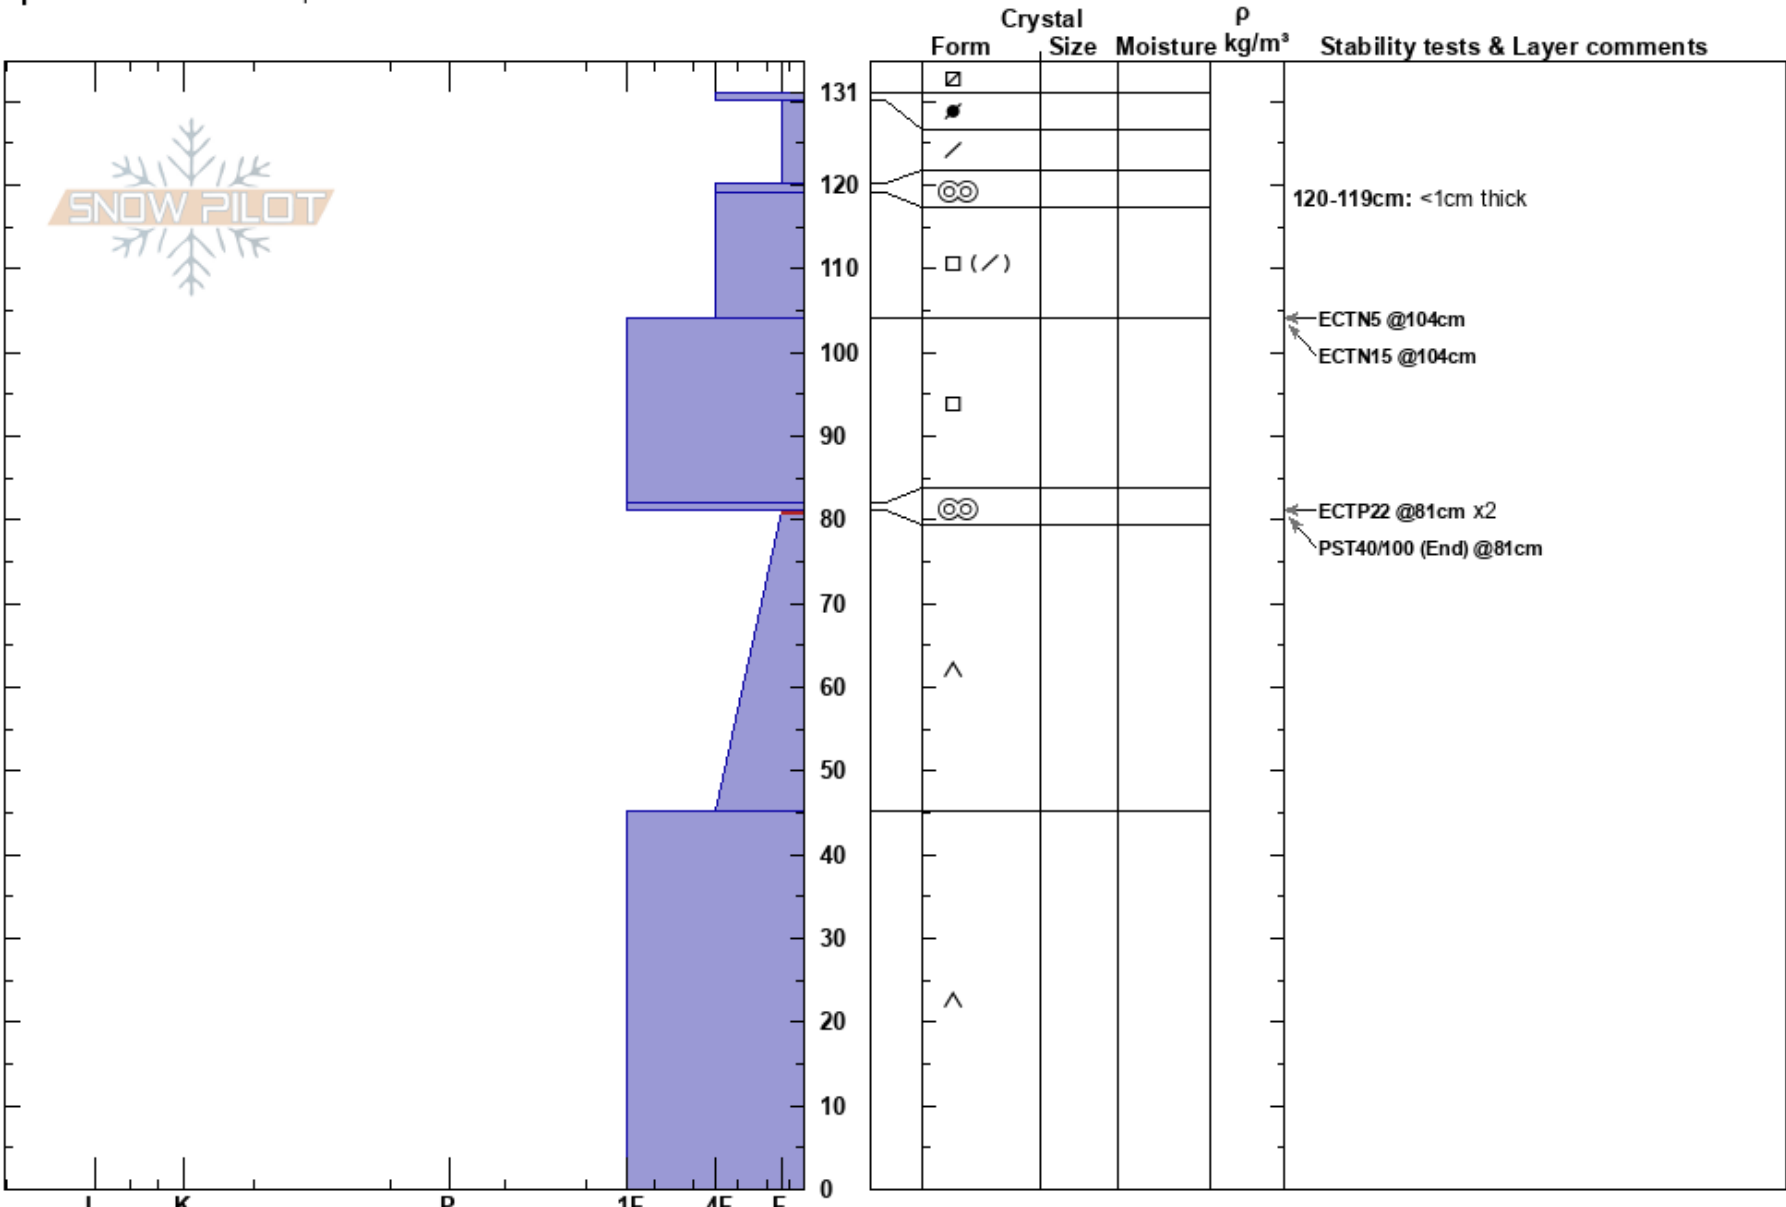

SKY Chutes - NW  
 Vail/Summit County  
 CO  
**Elevation:** 11898 ft  
**Aspect:** NW  
**Specifics:** Ski tracks on slope

Andrew McWilliams  
 01/28/2025 - 12:30pm  
**Co-ord:** 39.49774N, -106.11798W  
**Slope Angle:** 24°  
**Wind Loading:** previous

**Stability:**  
**Air Temperature:** -8°C  
**Sky Cover:** CLR  
**Precipitation:** NO  
**Wind:** S Light Breeze

**HS:** 131  
**PF:** 100  
**PS:** 20  
**Layer Notes:**  
 120-119cm: <1cm thick  
 81-45cm: Problematic layer